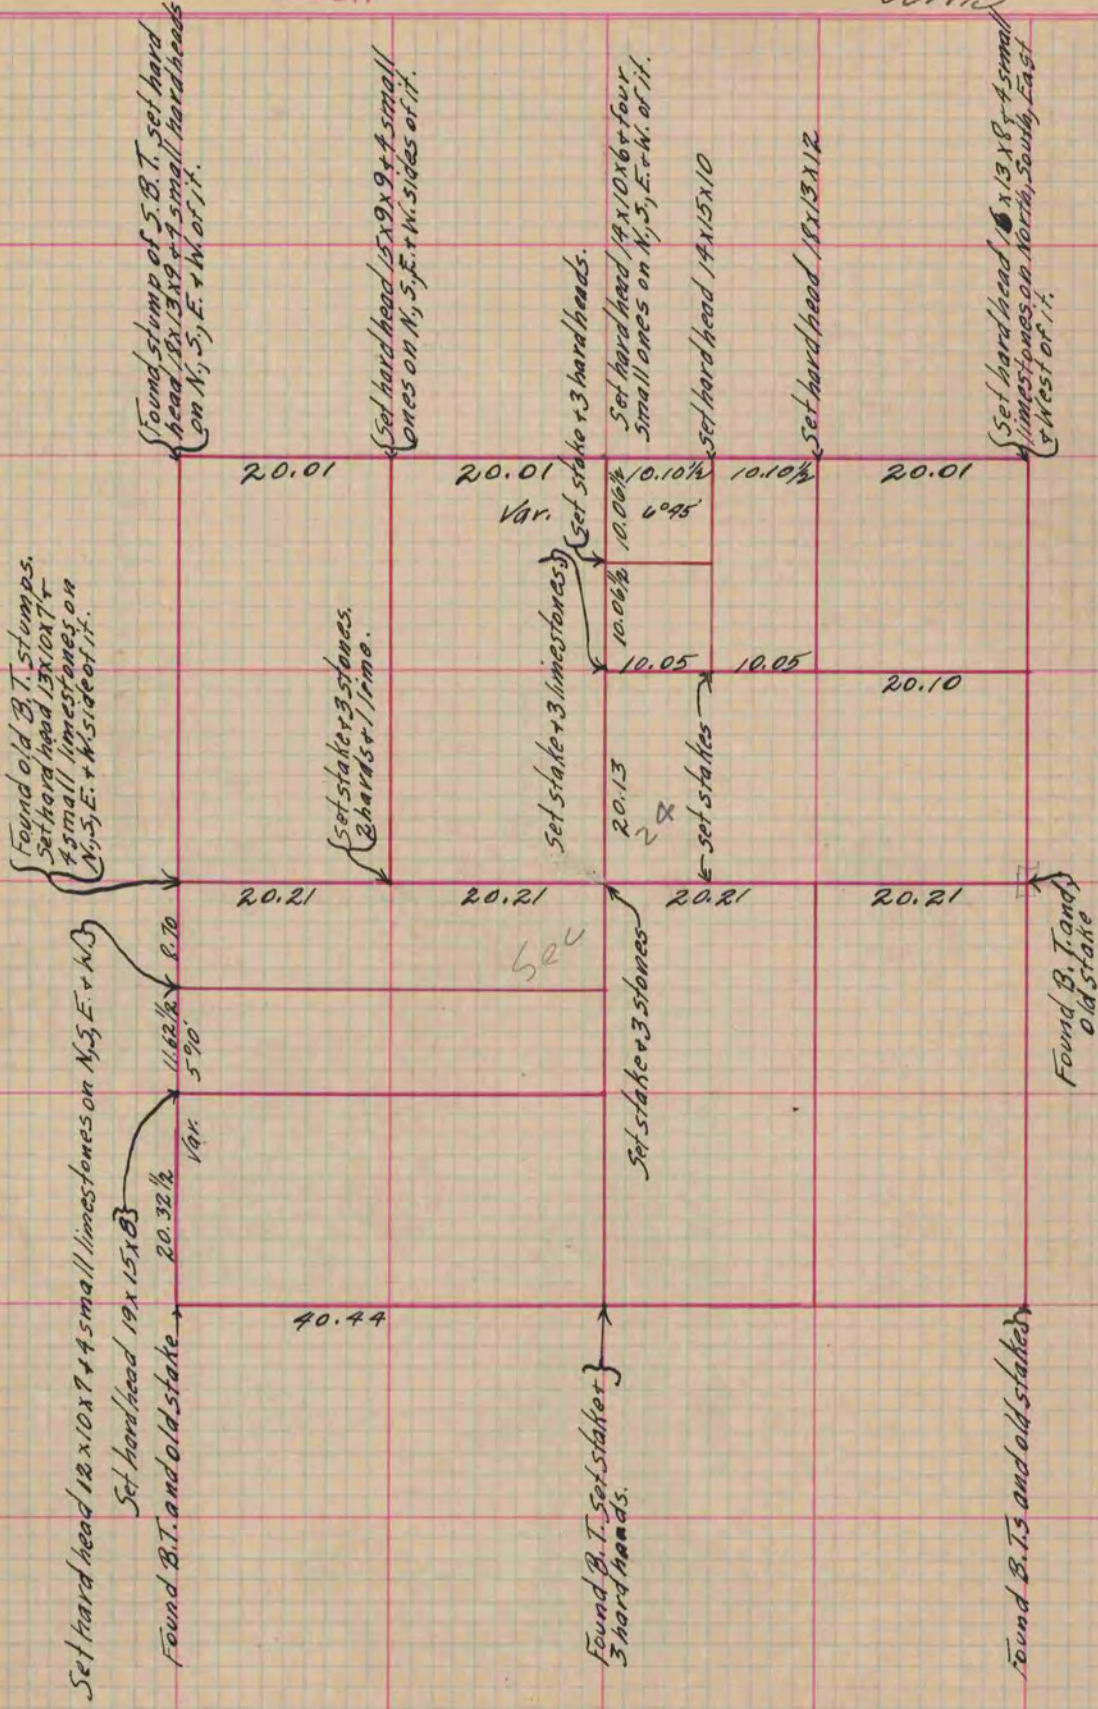

Of a Survey on Section 24 T. 1 R. 11 E. of the 4 P. M. in Newark Township
Rock County, Wisconsin, made July the 1st 1863

I hereby certify that the following is a correct record of said survey as made by me.

COUNTY BUILDING
IN CITY OF БЕЛОIT

(Signed) S. D. Locke
RMB

County Surveyor.

Copied from Lower part of Page 192 Vol. 1 Original (Surveyor's Record.)