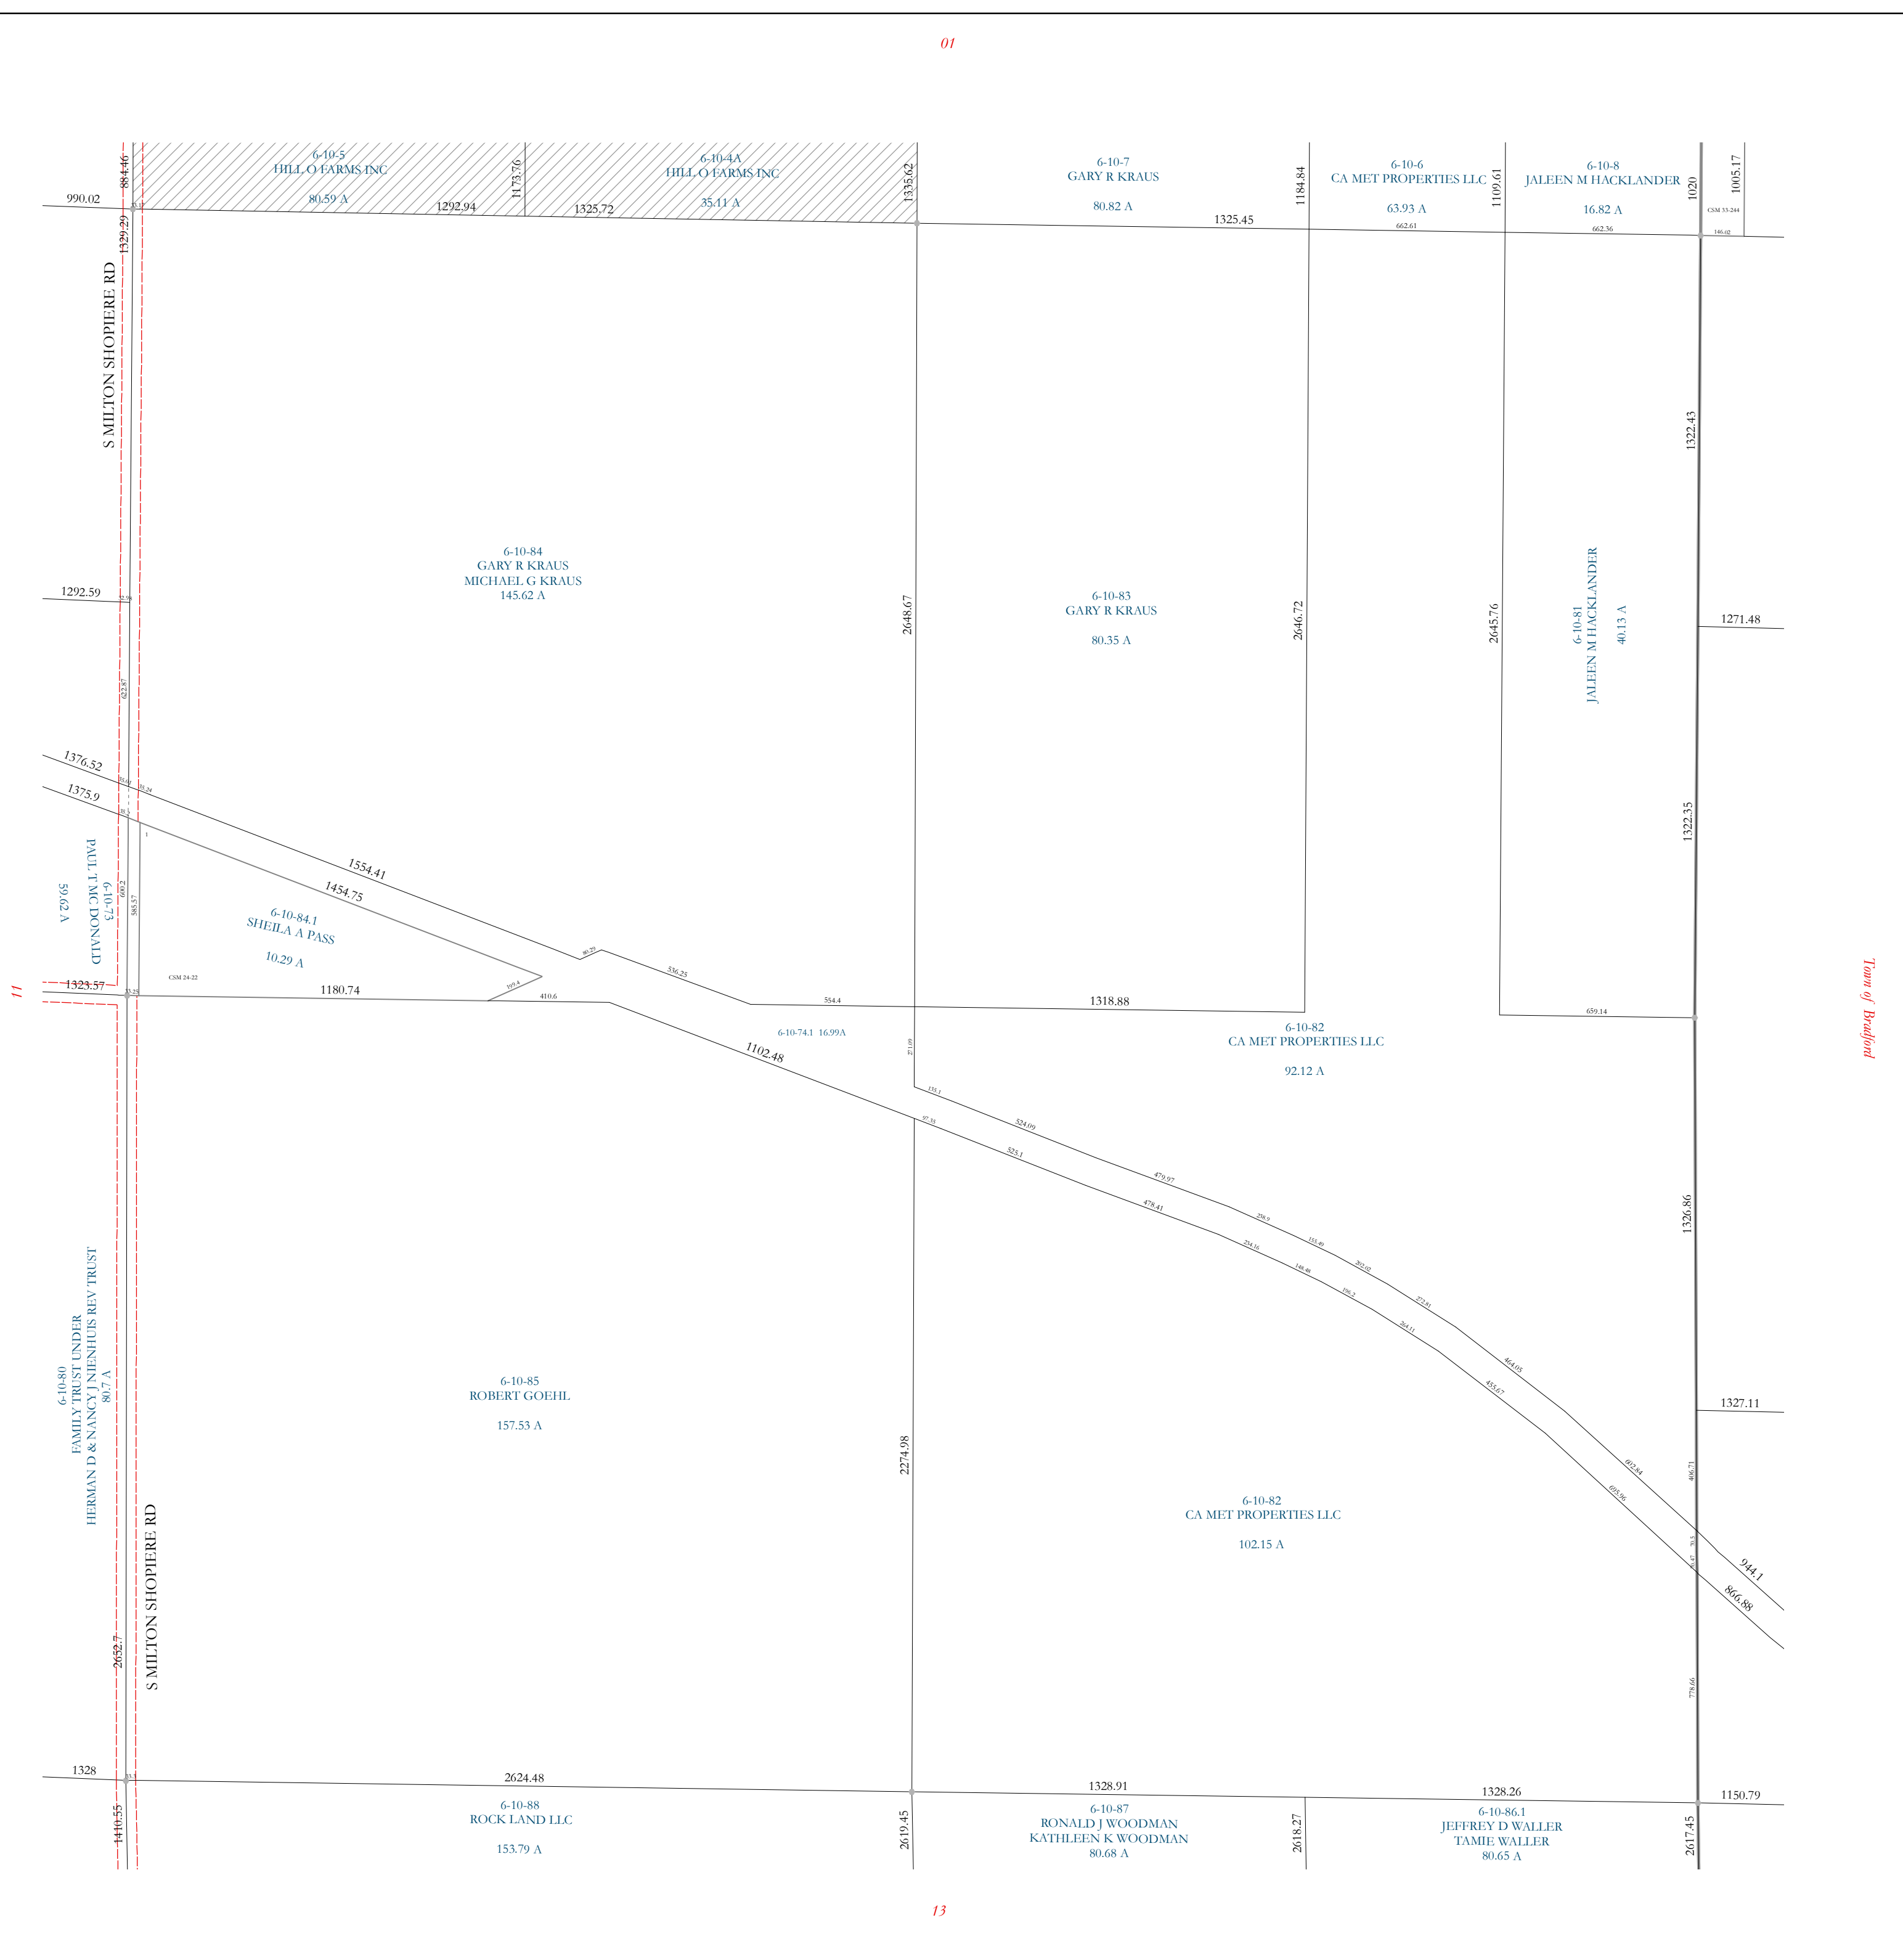

STATE OF WISCONSIN
COUNTY OF ROCK

PREPARED BY

REAL PROPERTY DESCRIPTION
DEPARTMENT
USING
ROCK COUNTY
GEOGRAPHIC INFORMATION SYSTEM

THIS MAP WAS PREPARED PURSUANT
TO SECTION 7609 WIS. STATS.
USING PUBLIC RECORDS. IT IS NOT INTENDED
TO BE A SUBSTITUTE FOR AN
ACTUAL FIELD SURVEY
AND IS ADVISORY ONLY.

- Gap
- Overlap
- City of Janesville
- CSM
- CSMHYDRO
- CSMLOT
- CSMLOTHYDRO
- MFL
- dam
- easement
- hydro
- lots
- parcels
- parcelshydro
- roadw

See Pages

January 1, 2022

01

13