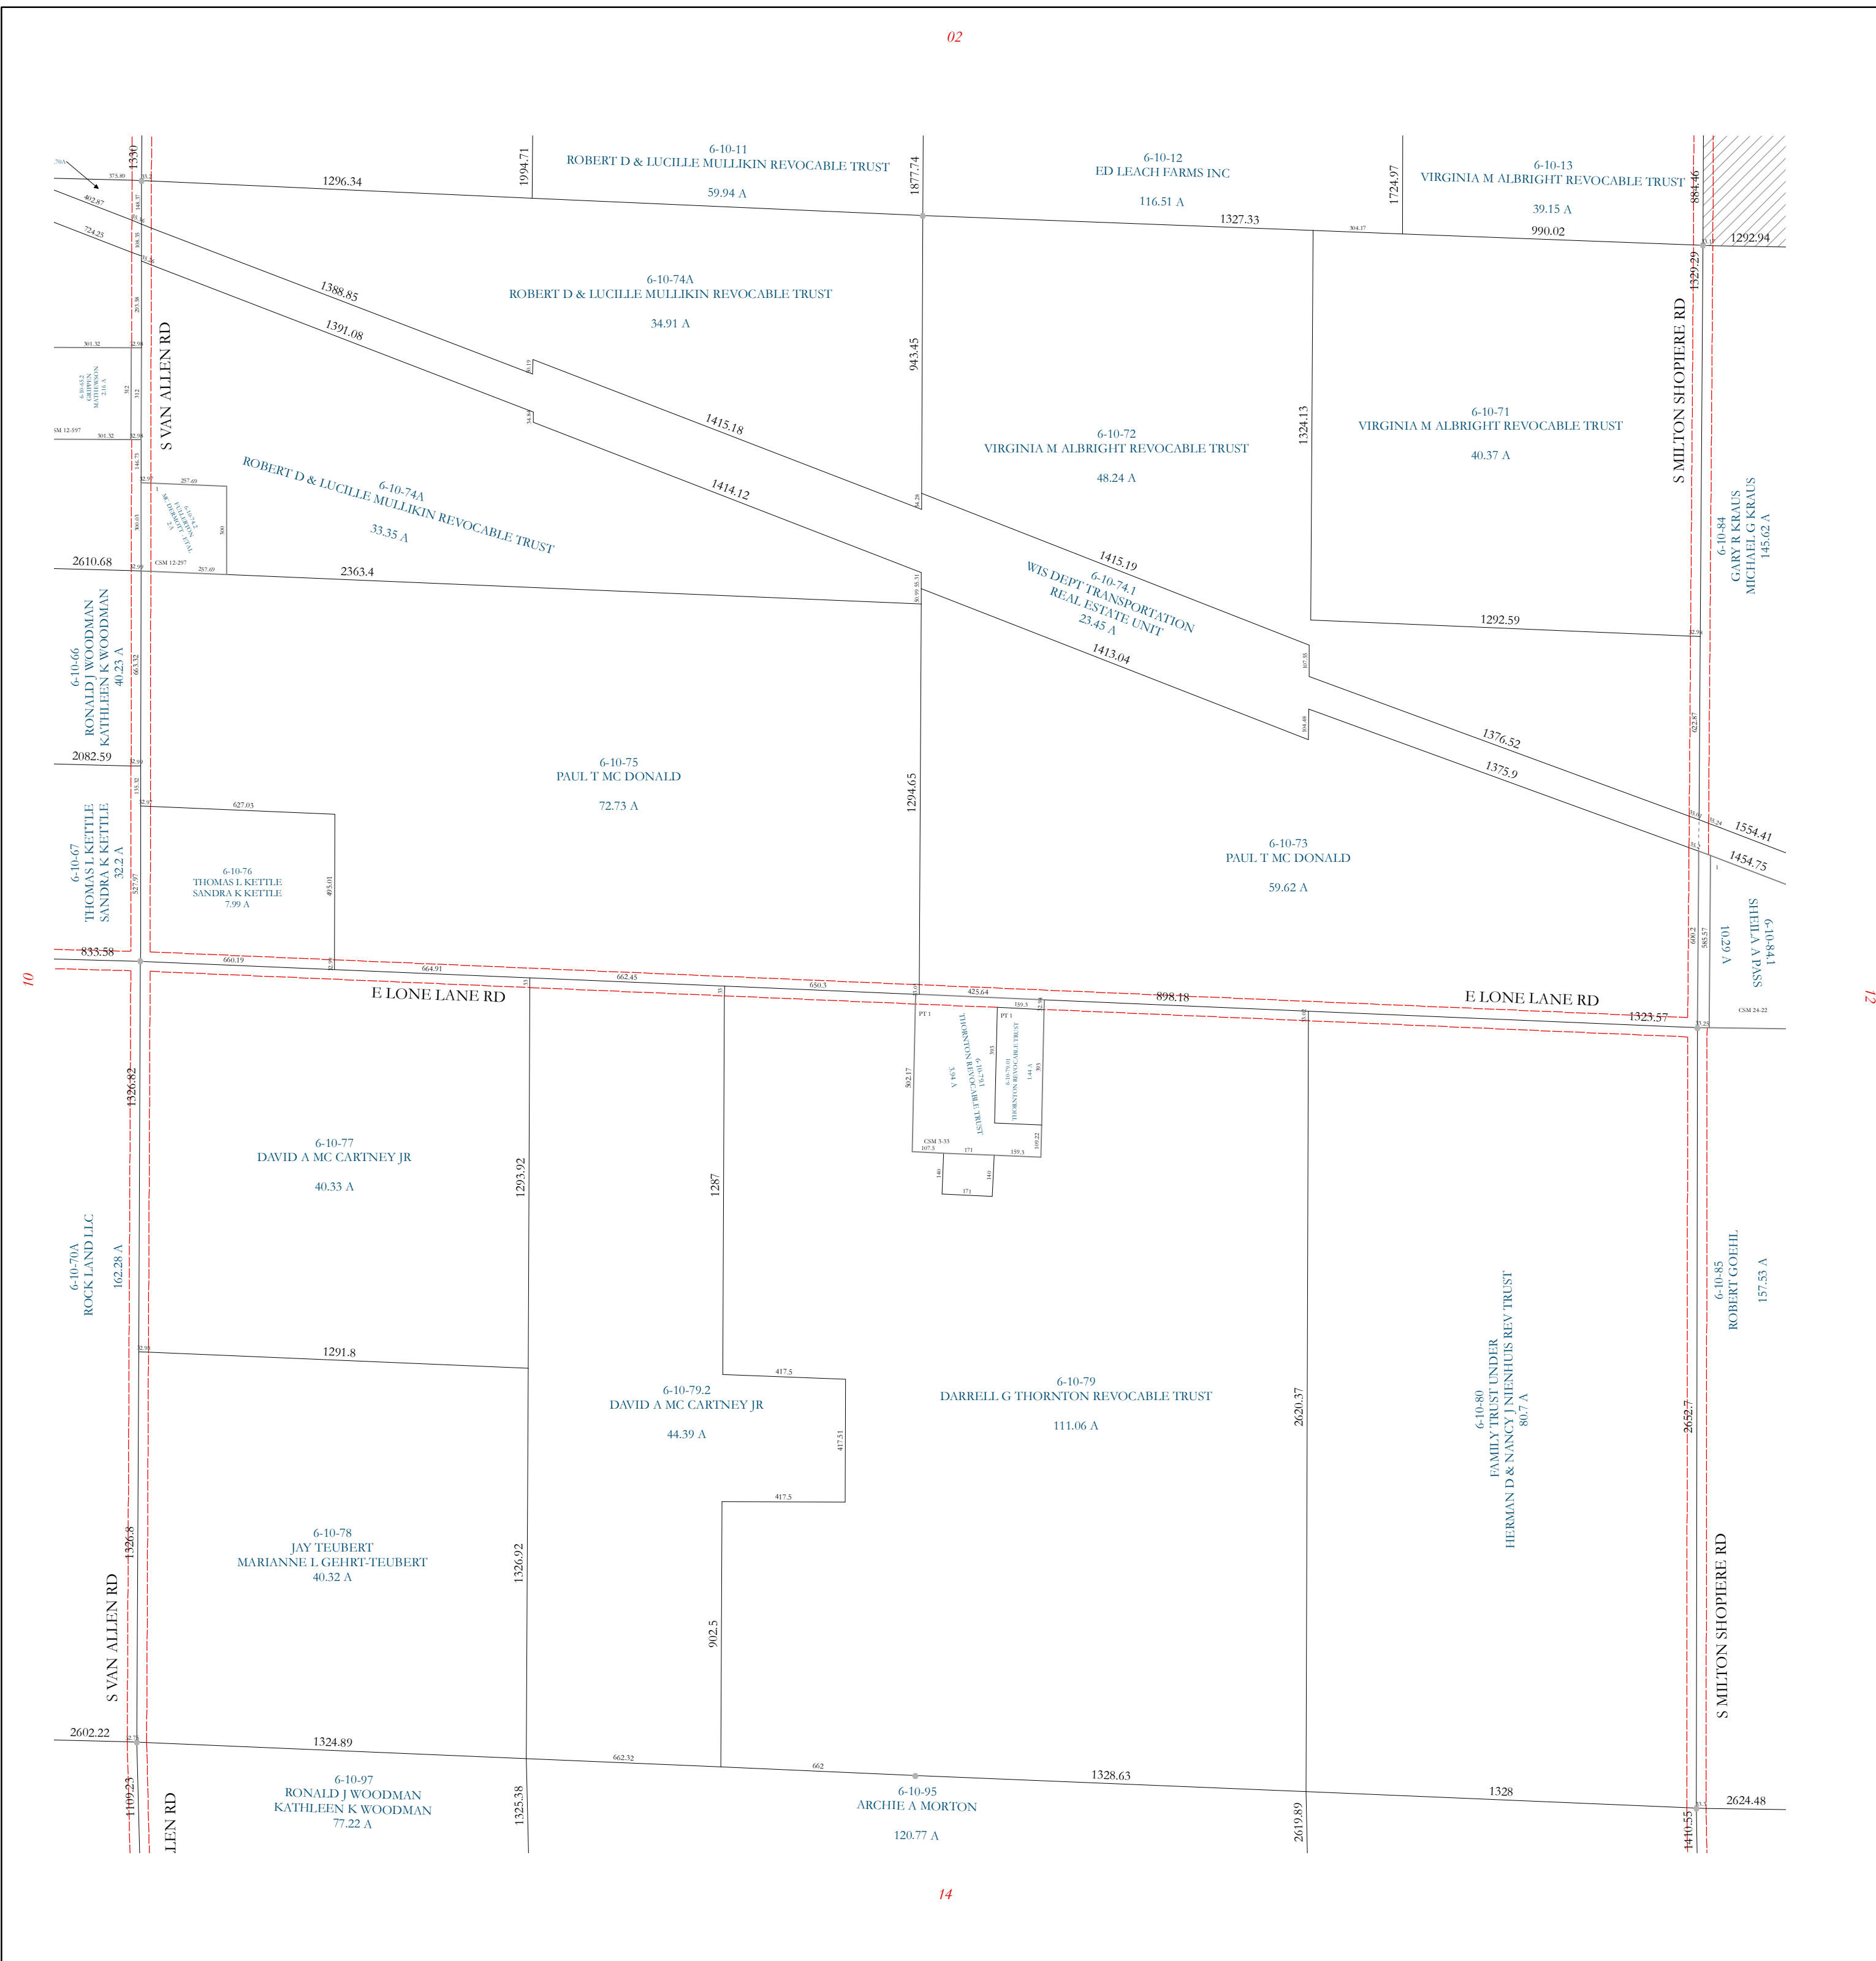

Property Division Map

Town
of
La Prairie

T. 2 N. - R. 13 E.

Section 11

STATE OF WISCONSIN
COUNTY OF ROCK

PREPARED BY

REAL PROPERTY DESCRIPTION
DEPARTMENT

USING

ROCK COUNTY
GEOGRAPHIC INFORMATION SYSTEM

THIS MAP WAS PREPARED PURSUANT
TO SECTION 7609 WIS. STATS.
USING PUBLIC RECORDS. IT IS NOT INTENDED
TO BE A SUBSTITUTE FOR AN
ACTUAL FIELD SURVEY
AND IS ADVISORY ONLY.

- Gap
- Overlap
- City of Janesville
- CSM
- CSMHYDRO
- CSMLOT
- CSMLOTHYDRO
- MFL
- dam
- easement
- hydro
- lots
- parcels
- parcelshydro
- roadw

See Pages

January 1, 2022

02

14

12