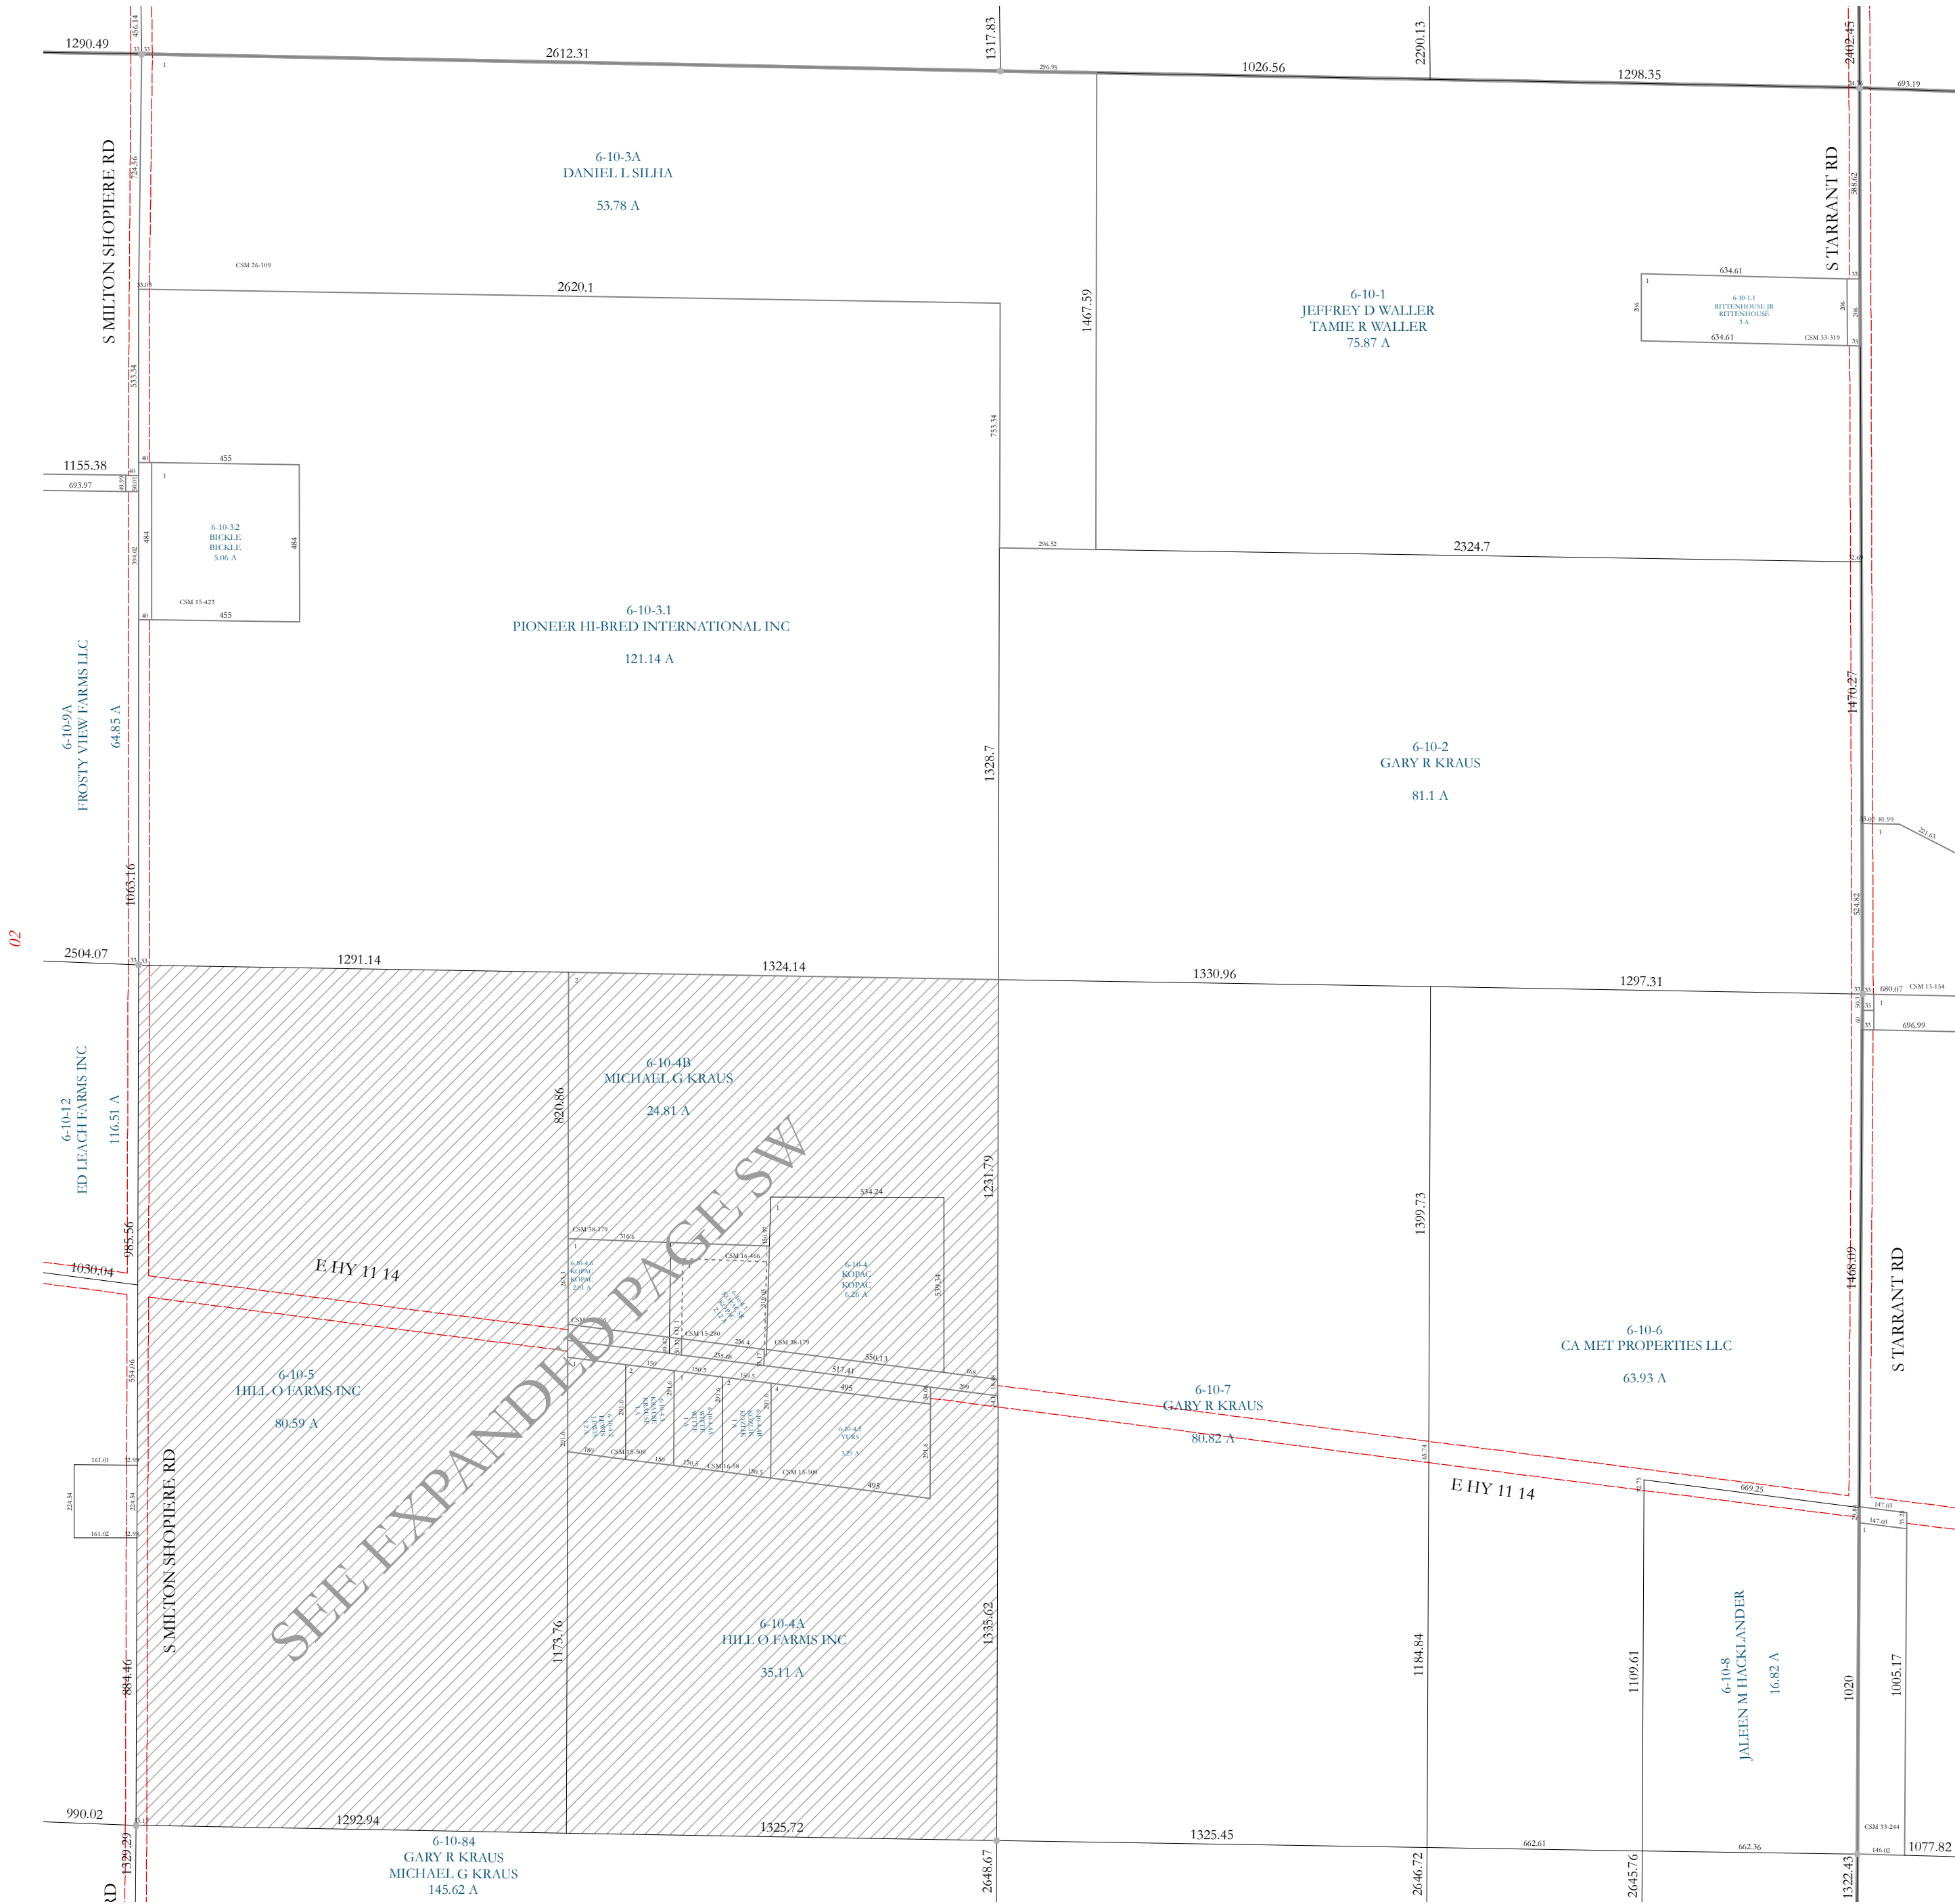

02

Town of Bradford