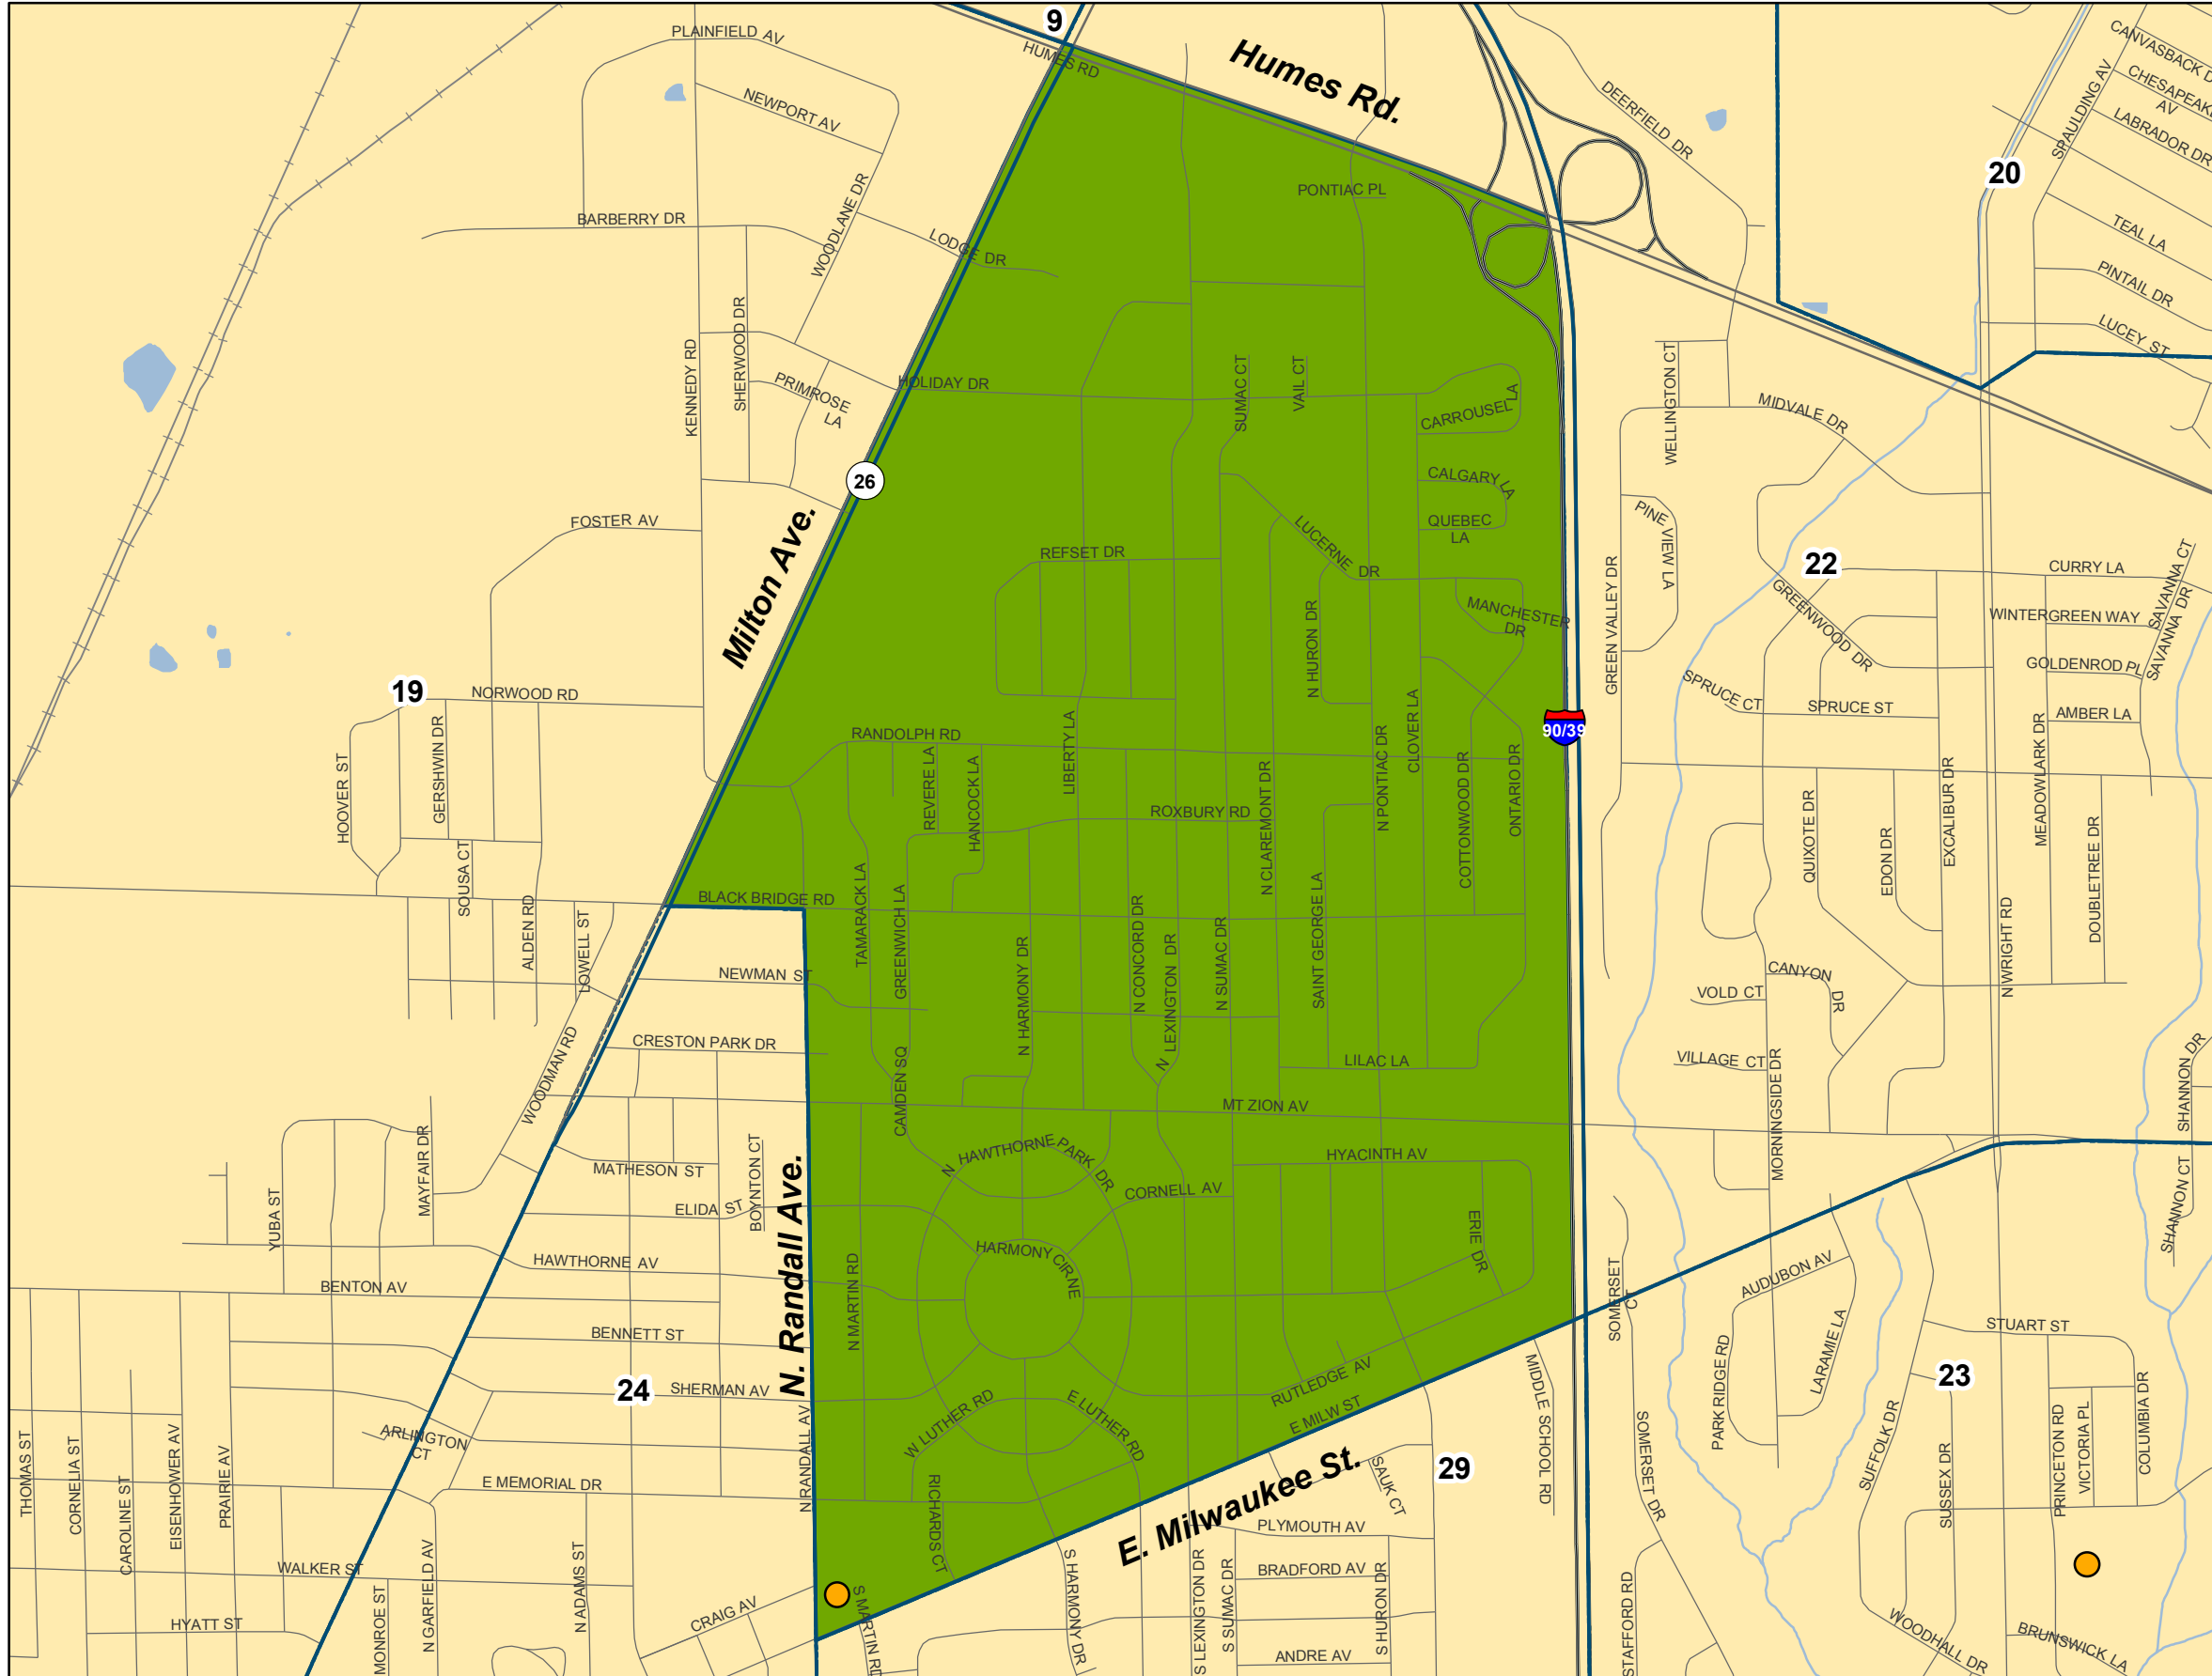

# Supervisory District 21

## Rock County, Wisconsin

Adopted: 9/8/2011

-  Polling Places
-  Supervisory District 21
-  Surrounding Supervisory Districts.
-  Town Boundaries

0 0.5 1 Miles

Data Sources: Rock County Planning and Development, Rock County Clerk, US Census Bureau  
 This map is not intended to be a substitute for an actual field survey and is an advisory reference only.