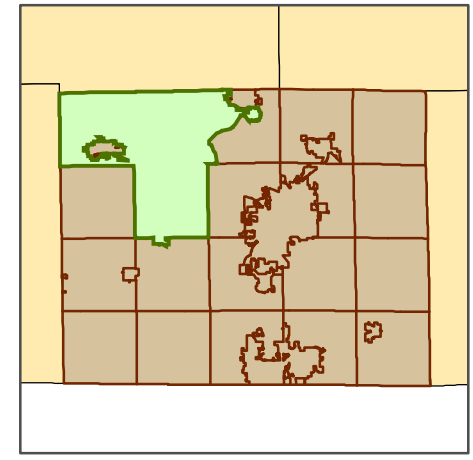

Supervisory District 2

Rock County, Wisconsin

Adopted: 9/8/2011

-  Polling Places
-  Town Boundaries
-  Supervisory District 2
-  Surrounding Supervisory Districts

Rock County Geographic Information Systems (GIS)
 Planning, Economic and Community Development Agency
 51 S Main St, Janesville, WI 53545
 (TEL) 608-757-5587, (FAX) 608-757-5586
 email: Planning@co.rock.wi.us

Data Sources: Rock County Planning and Development, Rock County Clerk, US Census Bureau
 This map is not intended to be a substitute for an actual field survey and is an advisory reference only.