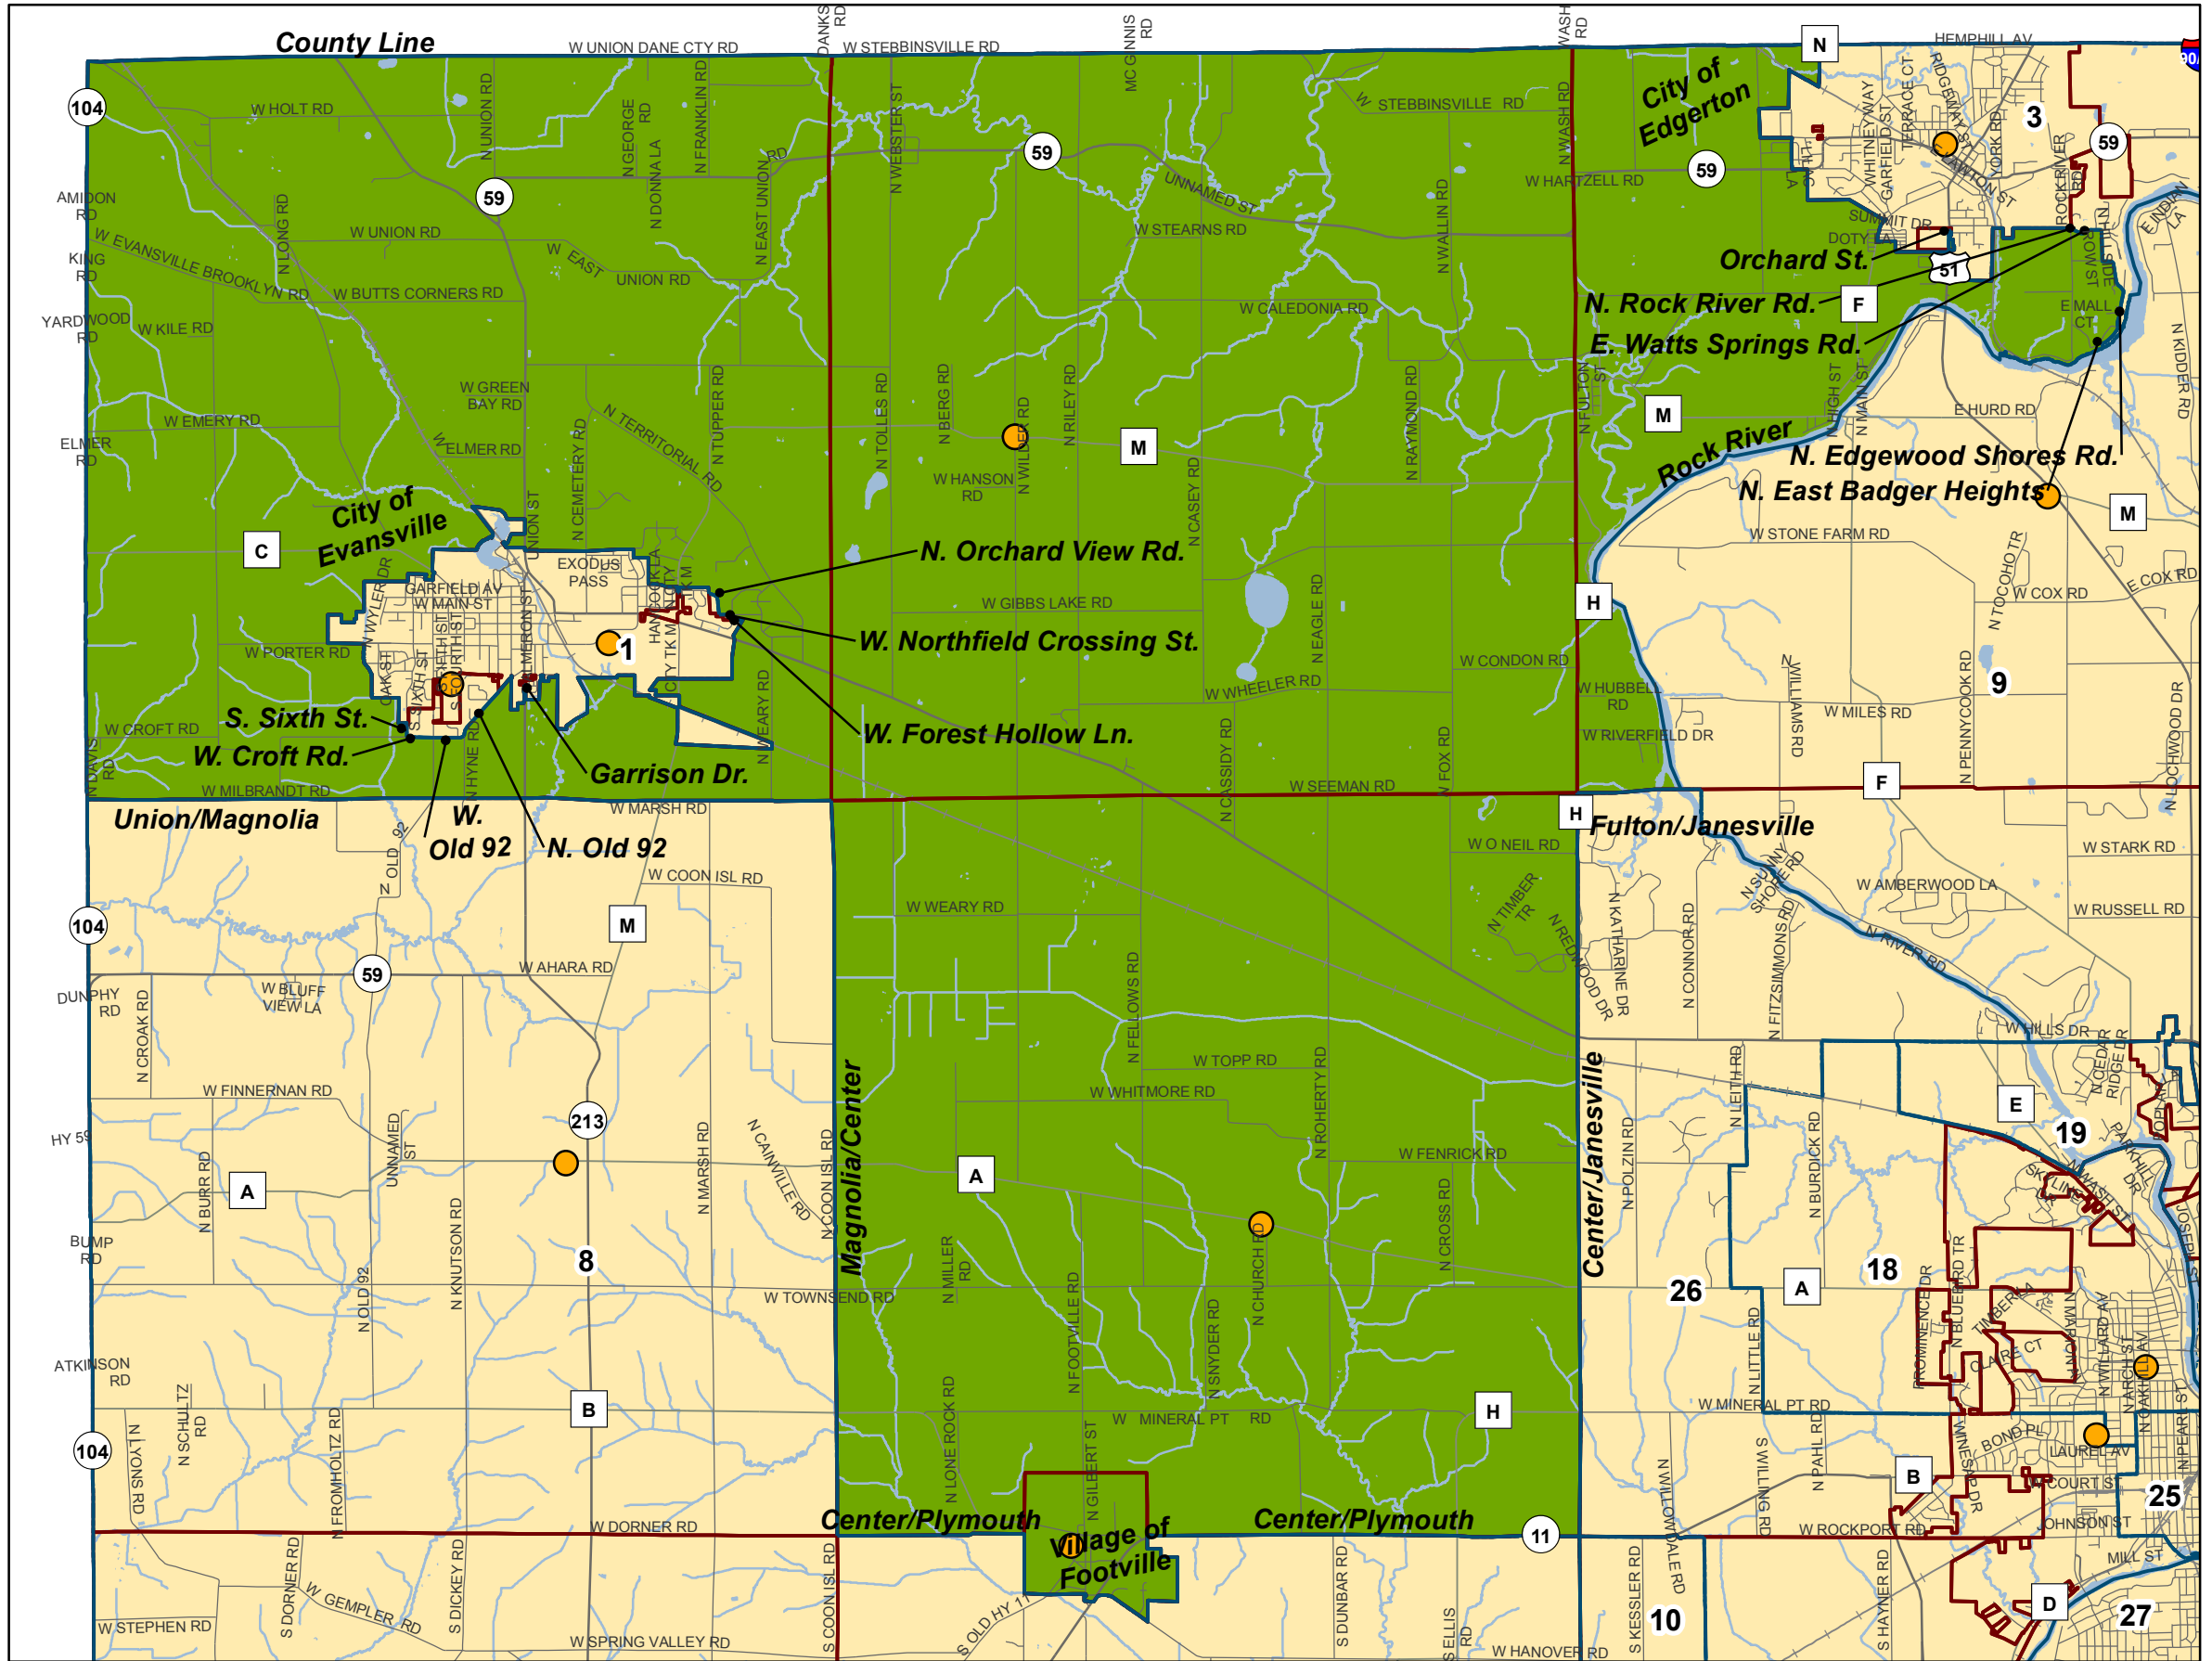

Supervisory District 2

Rock County, Wisconsin

Adopted: 9/8/2011

-  Polling Places
-  Town Boundaries
-  Supervisory District 2
-  Surrounding Supervisory Districts

Rock County Geographic Information Systems (GIS)
 Planning, Economic and Community Development Agency
 51 S Main St, Janesville, WI 53545
 (TEL) 608-757-5587, (FAX) 608-757-5586
 email: Planning@co.rock.wi.us

Data Sources: Rock County Planning and Development, Rock County Clerk, US Census Bureau
 This map is not intended to be a substitute for an actual field survey and is an advisory reference only.