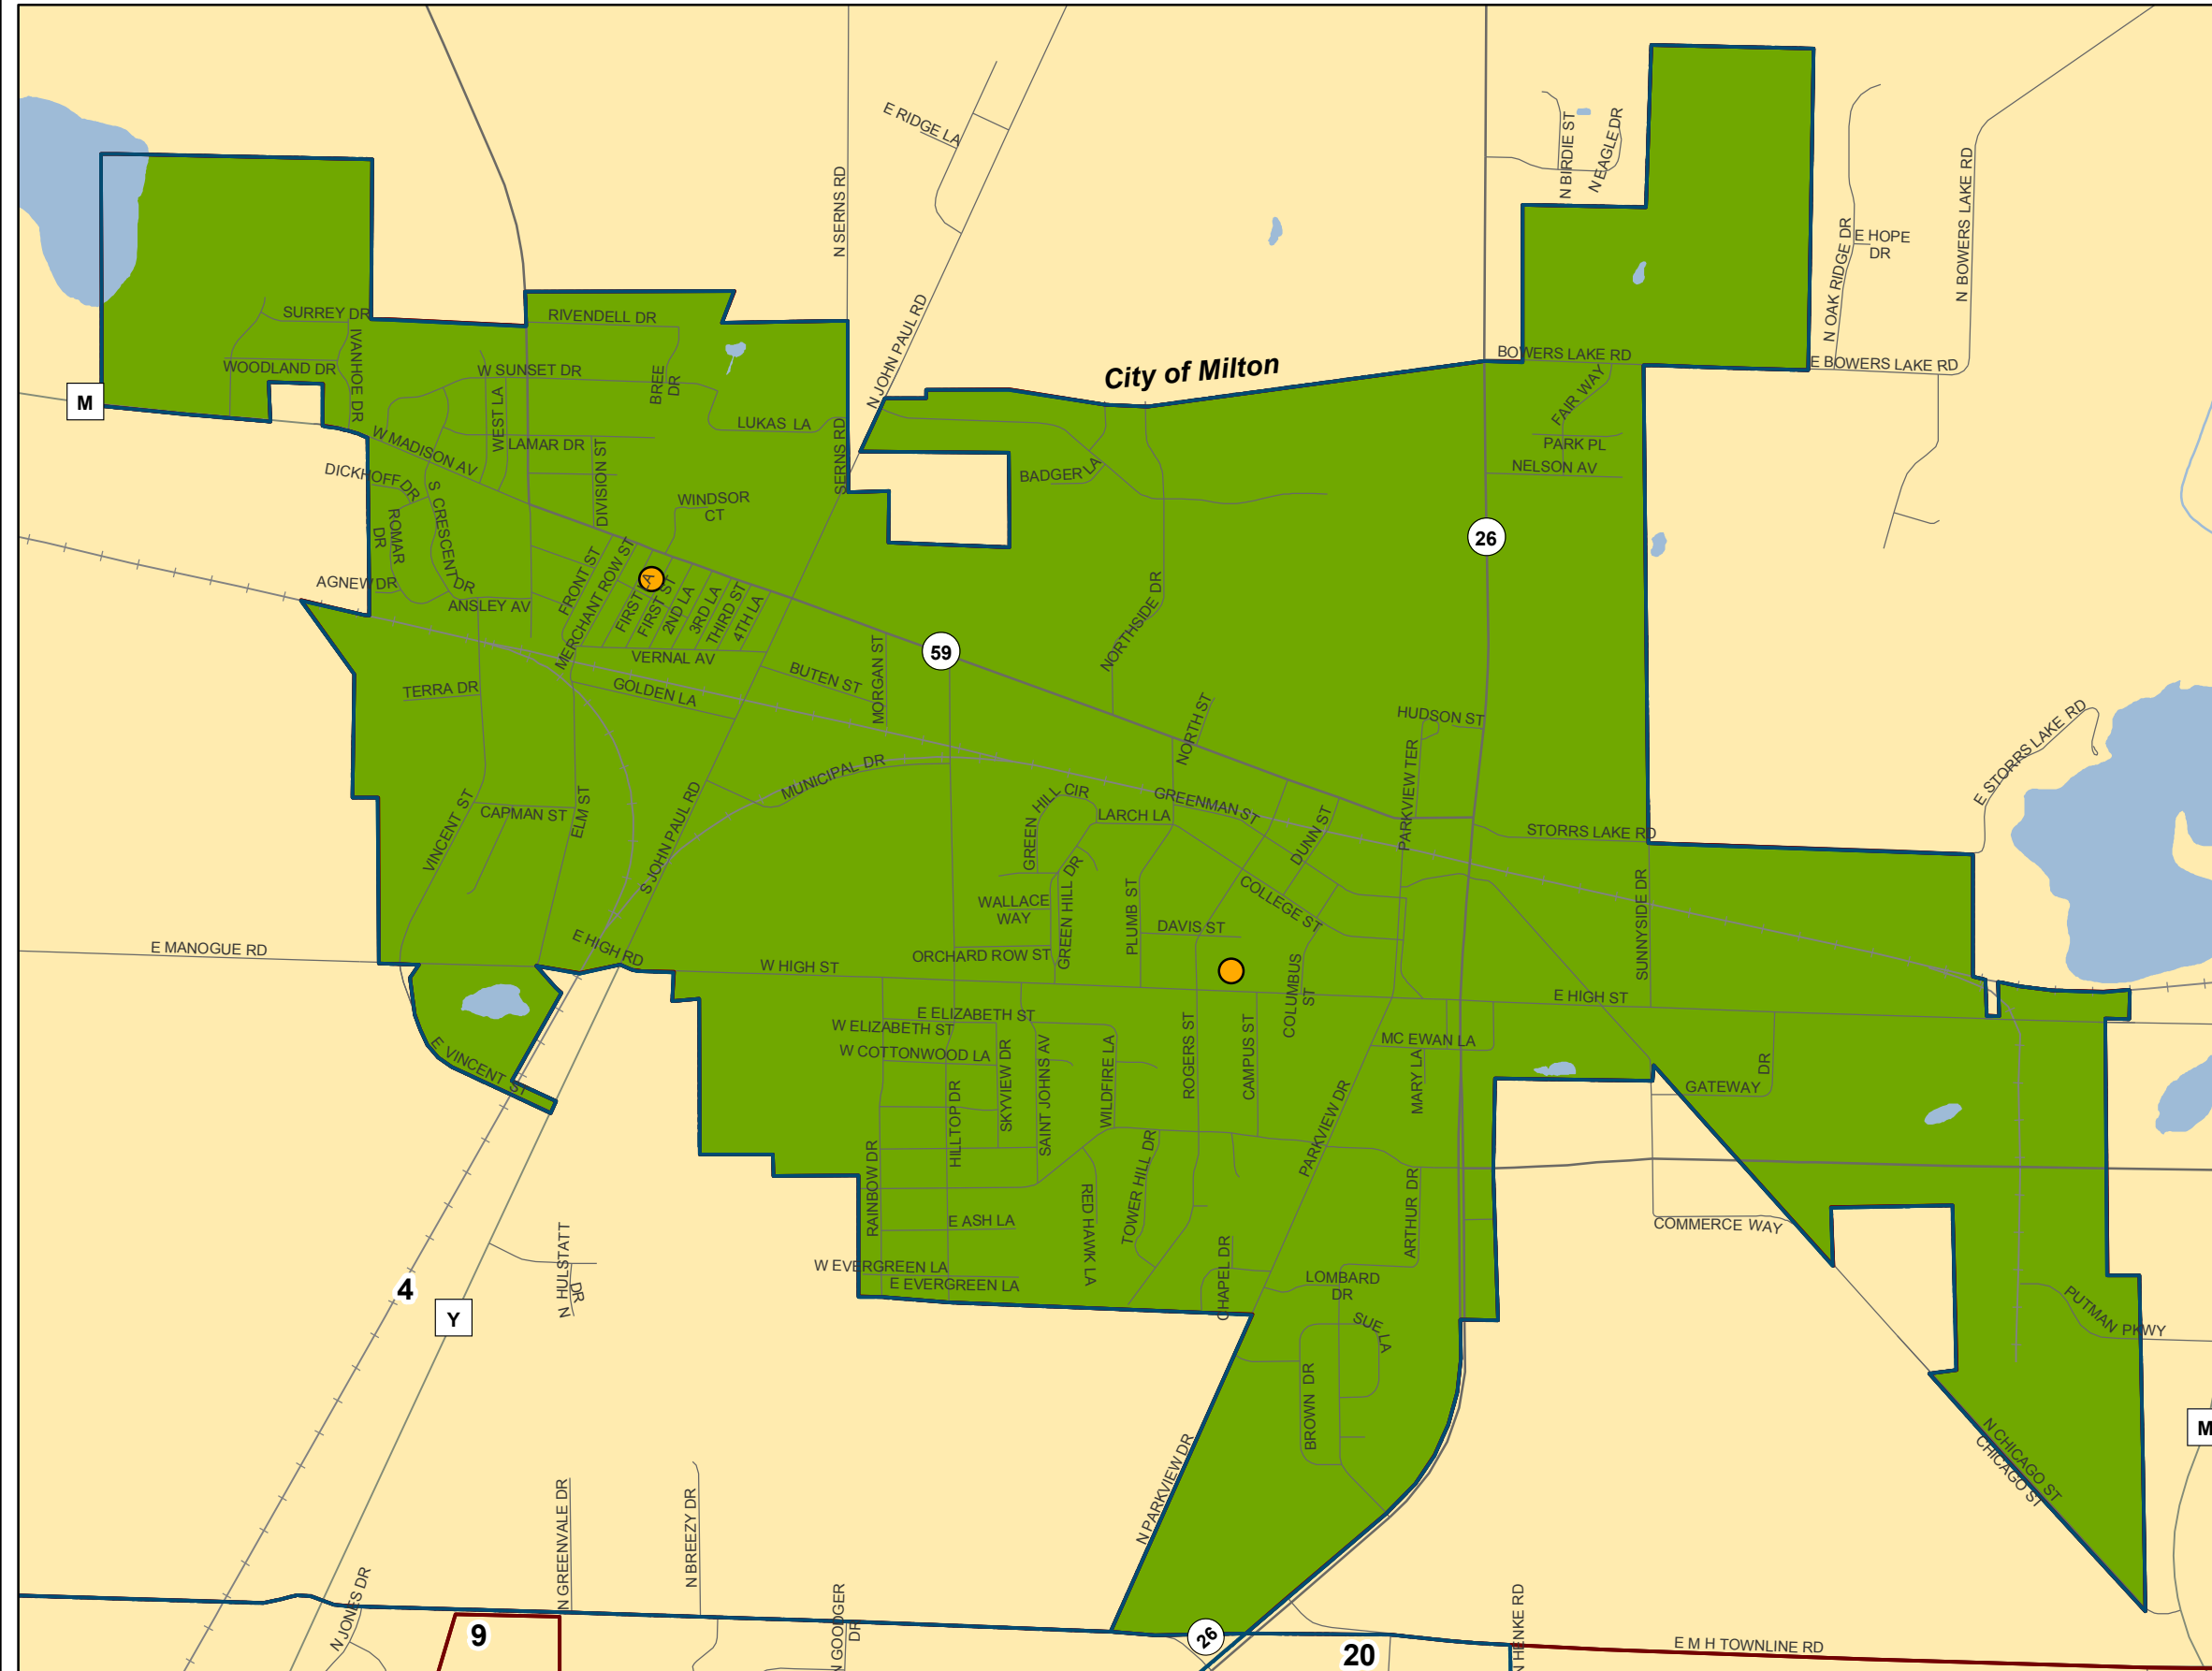

# Supervisory District 5

## Rock County, Wisconsin

Adopted: 9/8/2011

-  Polling Places
-  Town Boundaries
-  Supervisory District 5
-  Surrounding Supervisory Districts

Data Sources: Rock County Planning and Development, Rock County Clerk, US Census Bureau  
 This map is not intended to be a substitute for an actual field survey and is an advisory reference only.