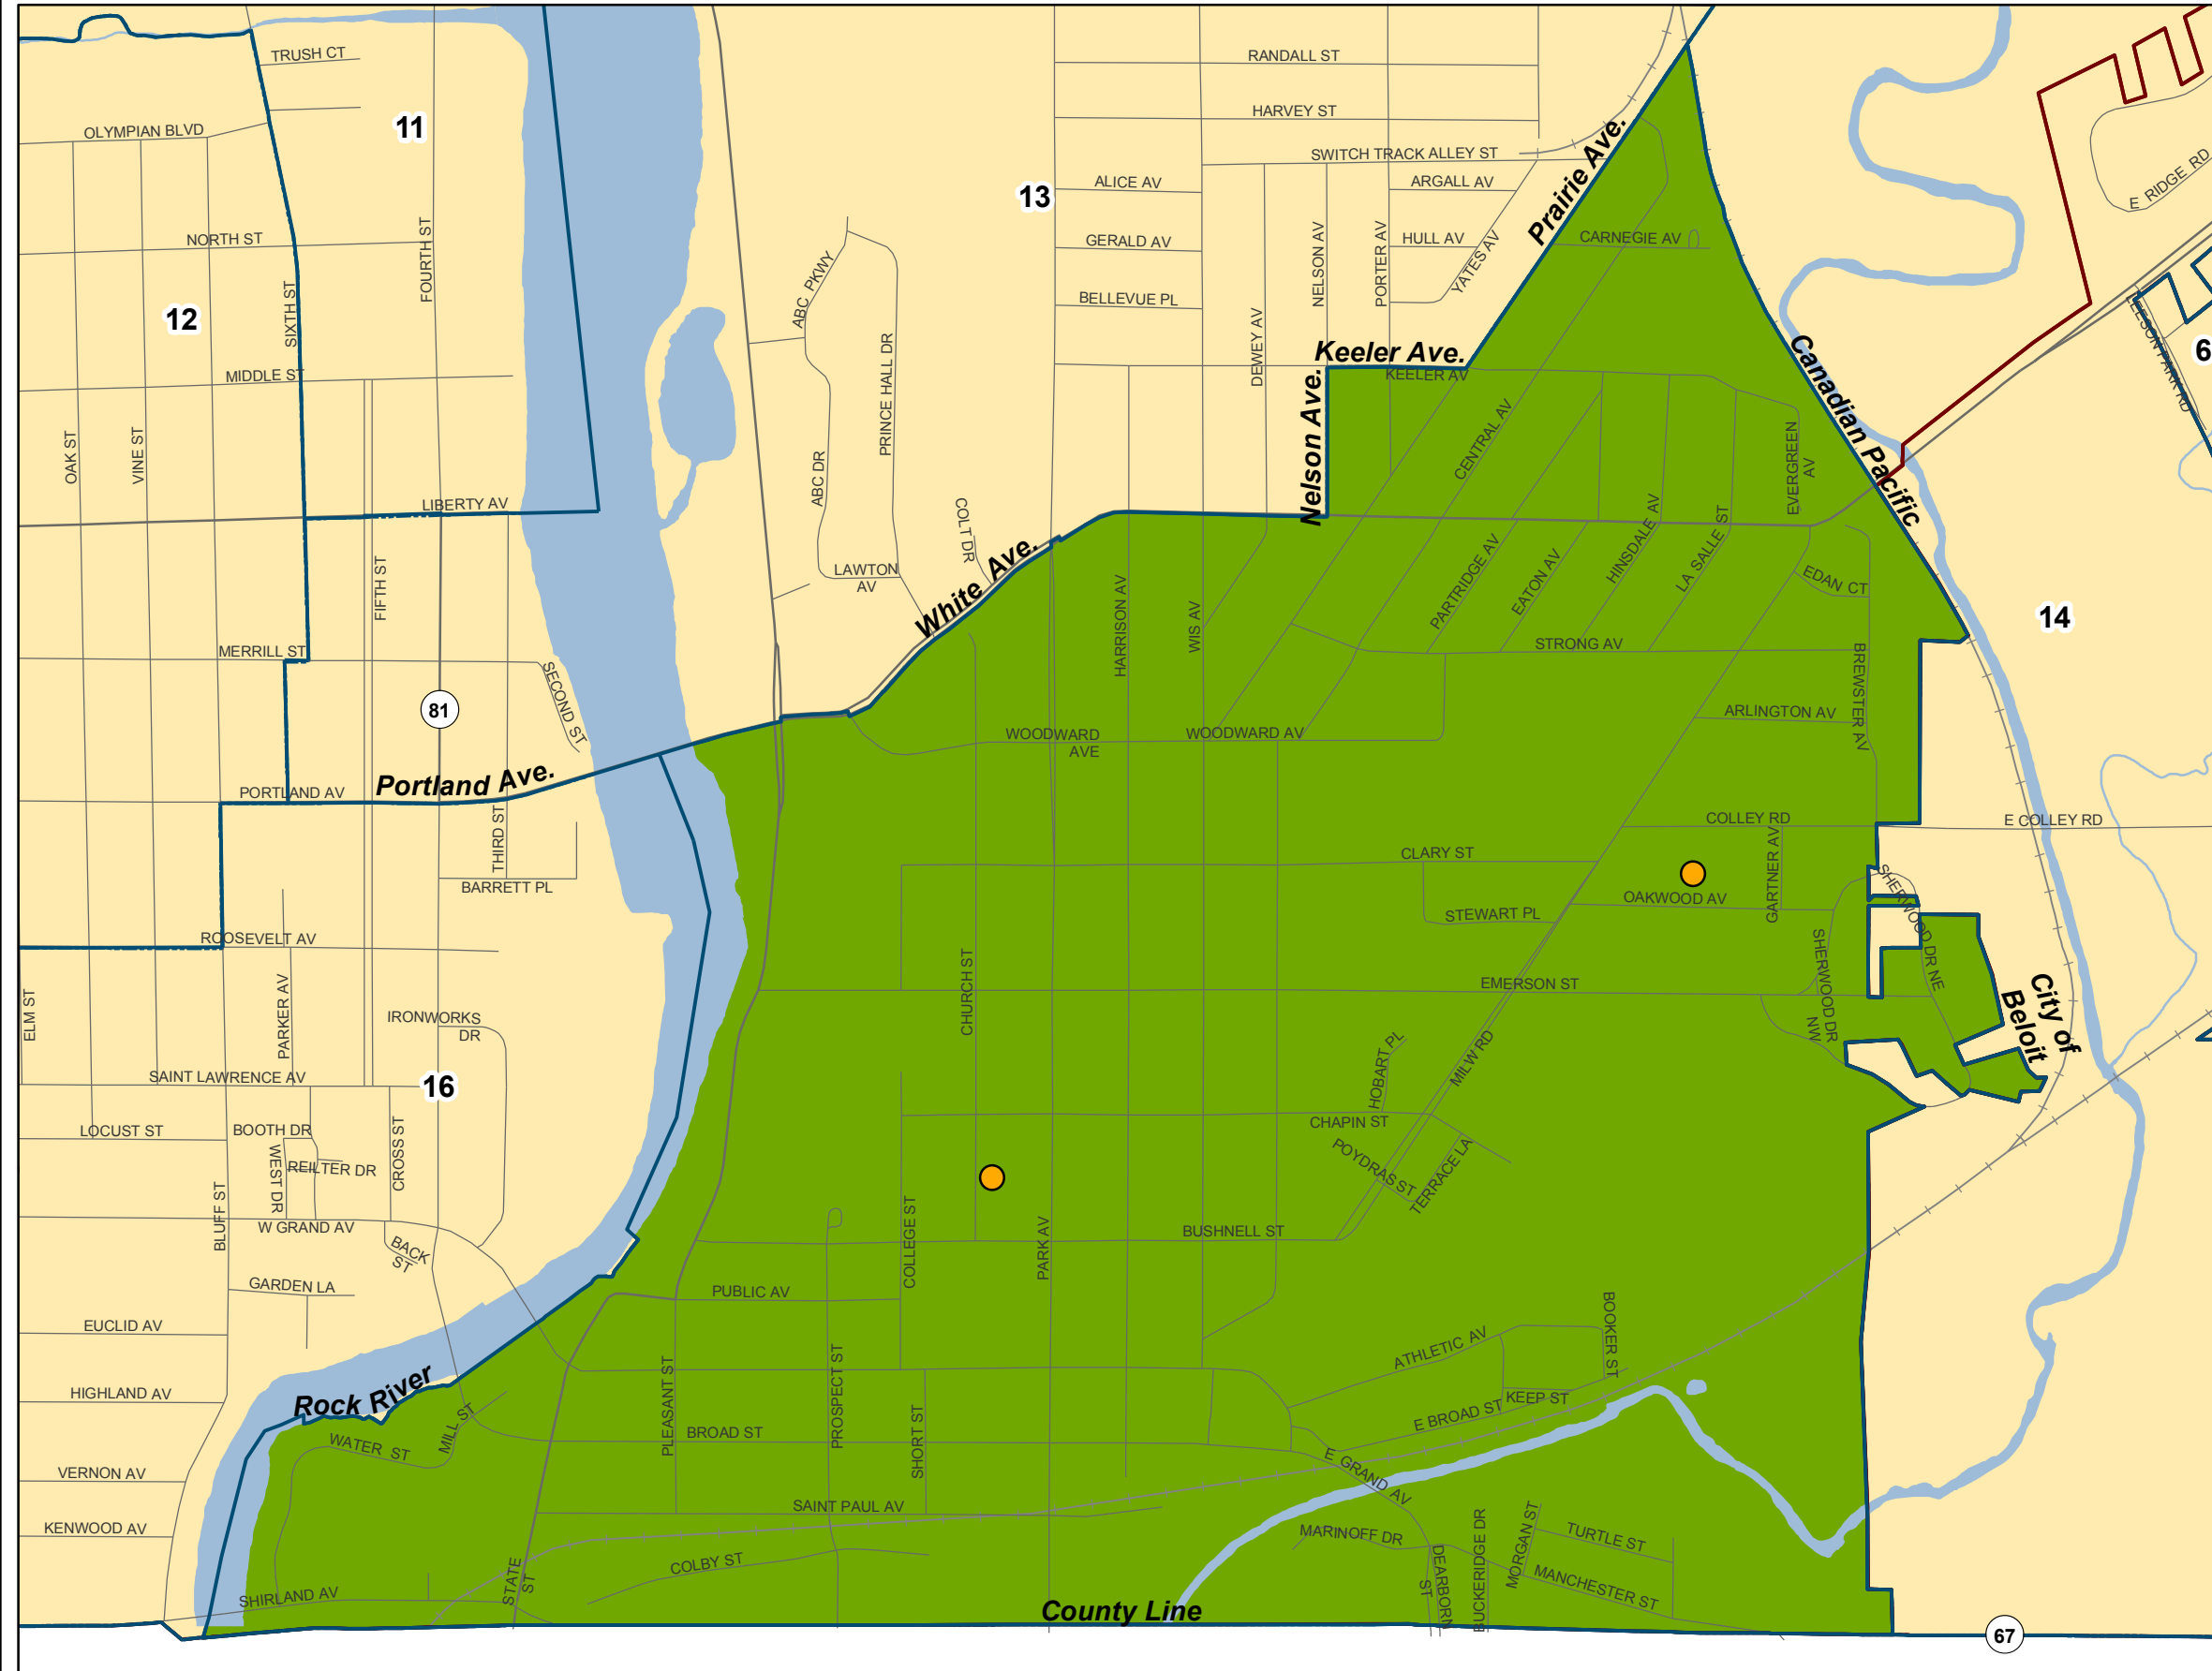

# Supervisory District 15

## Rock County, Wisconsin

Adopted: 9/8/2011

-  Polling Places
-  Supervisory District 15
-  Surrounding Supervisory Districts
-  Town Boundaries

Data Sources: Rock County Planning and Development, Rock County Clerk, US Census Bureau  
 This map is not intended to be a substitute for an actual field survey and is an advisory reference only.