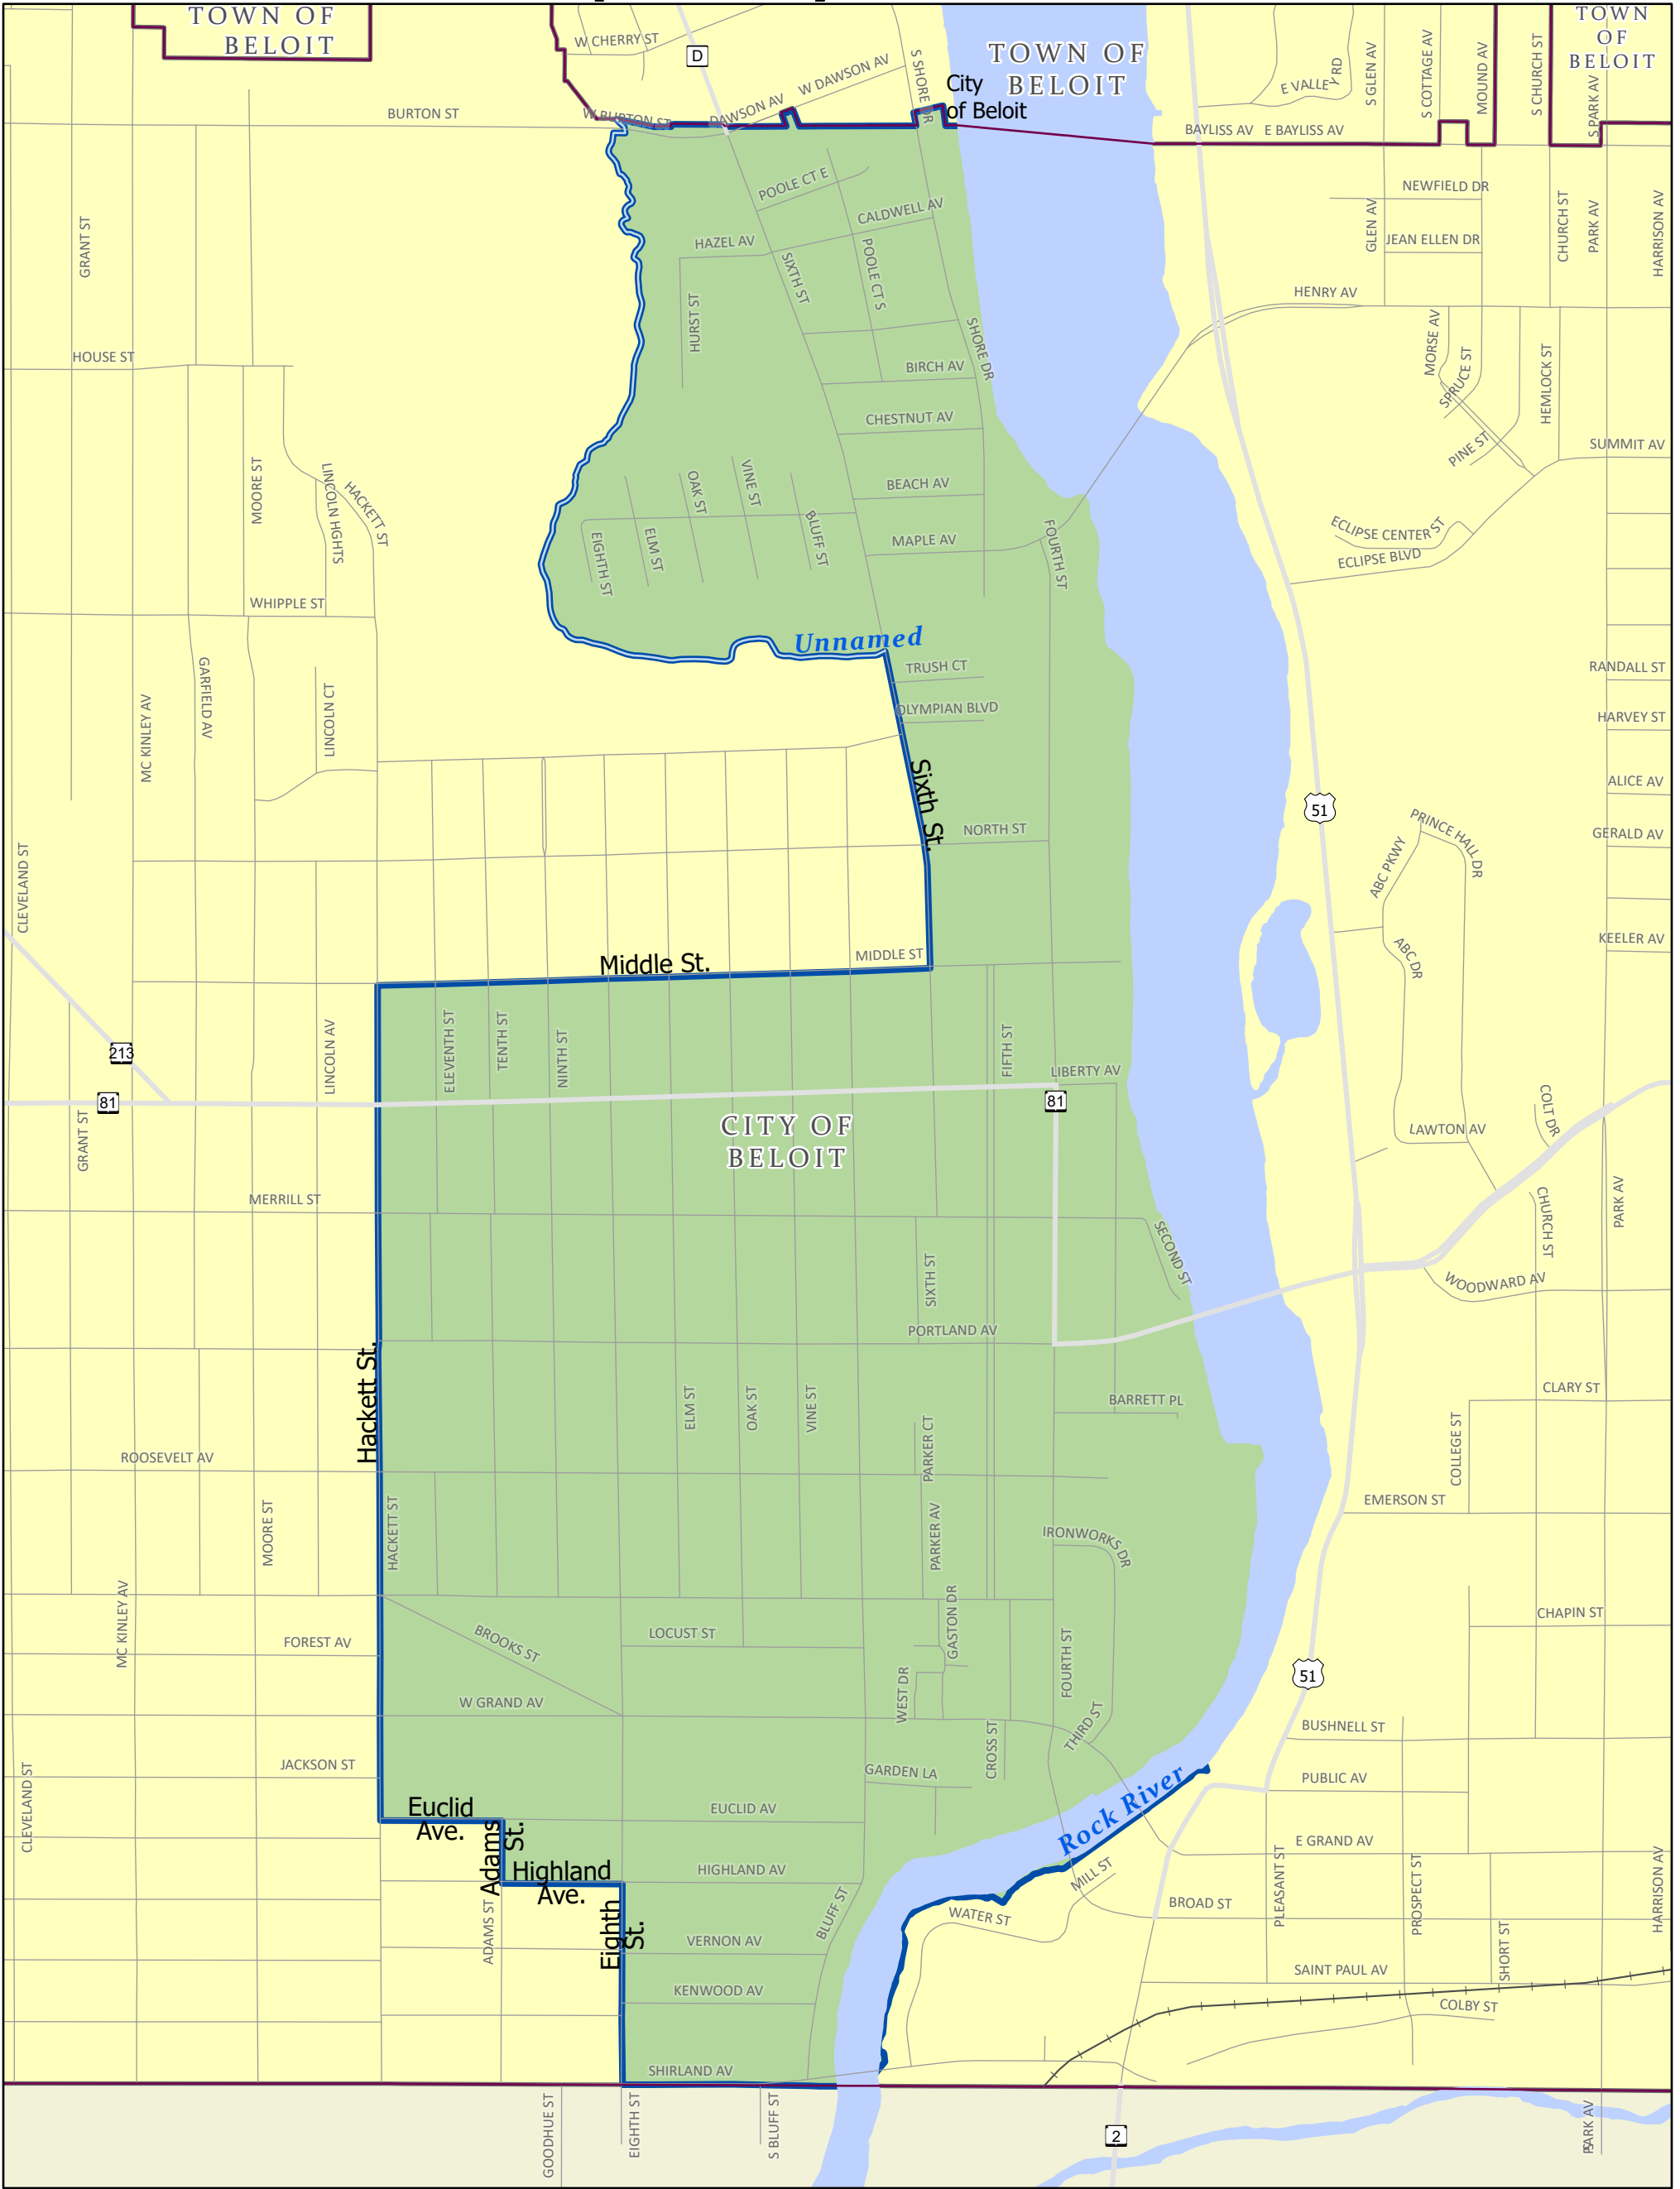

# Supervisory District: 11

Adoption Date  
November 15, 2021

- District
- Adjacent Municipalities

Rock County, Wisconsin