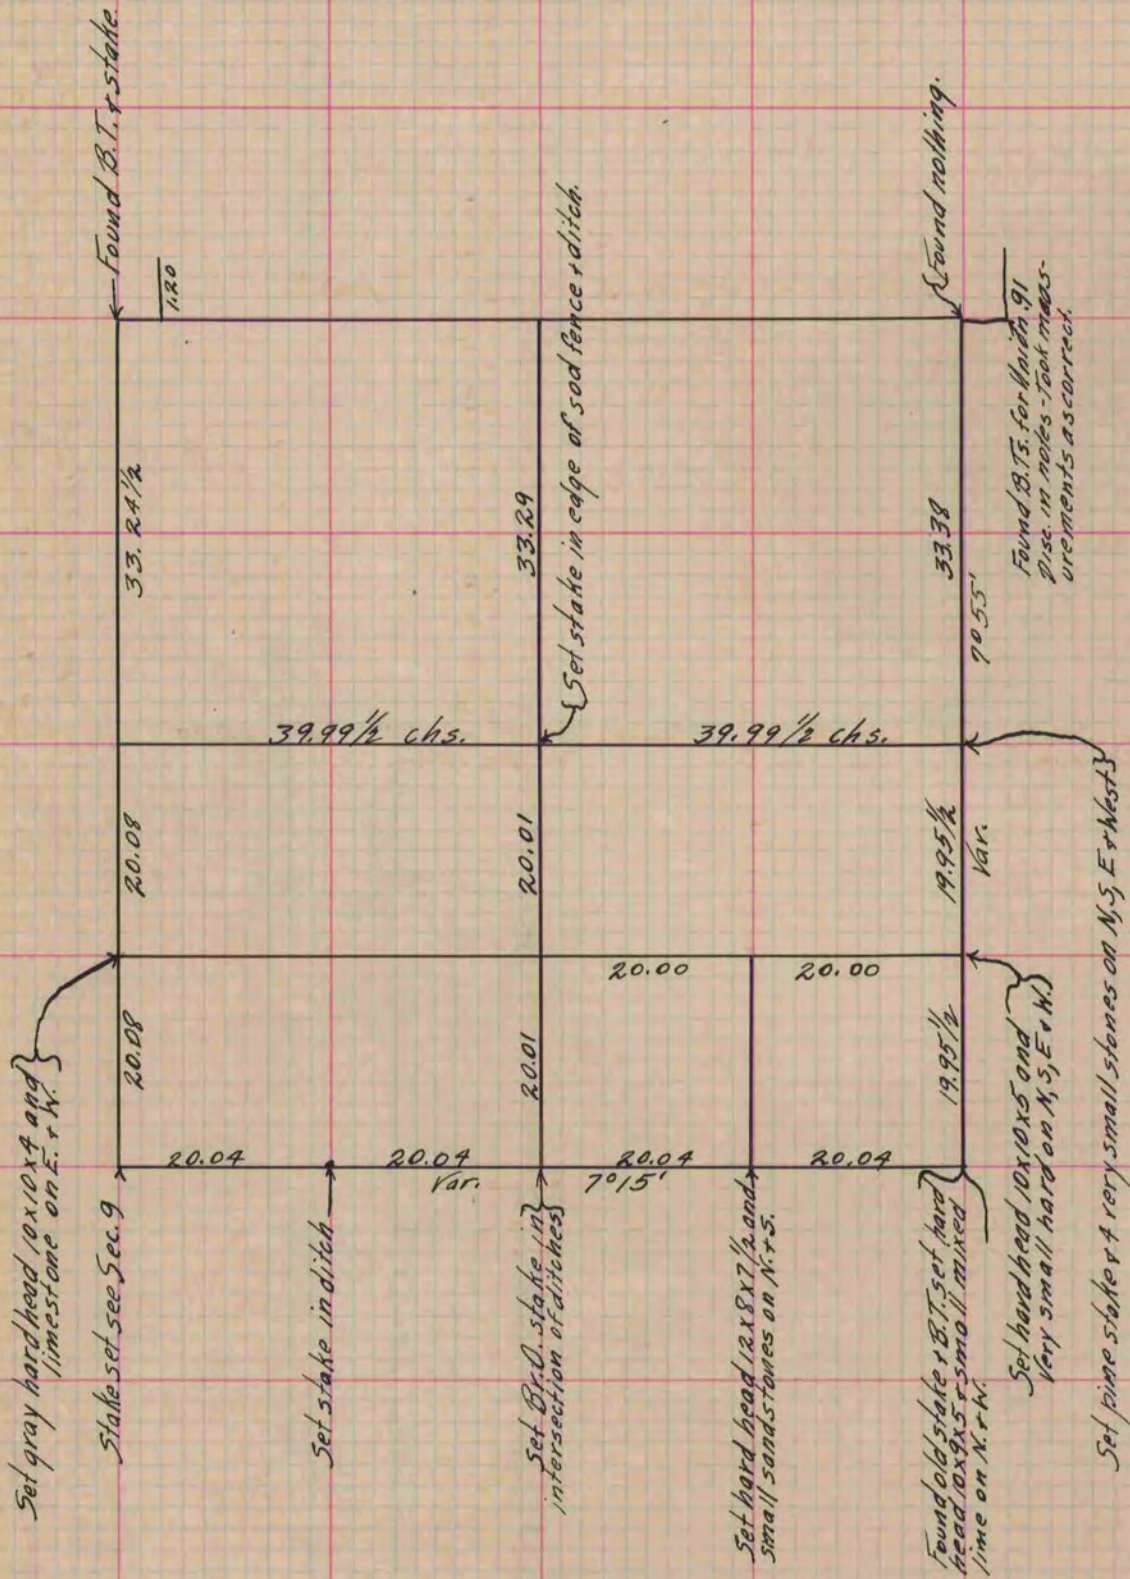

# PLAT AND RECORD

Of a Survey on Section 3 T 3 R 10 E. of the 4 P. M. in Magnolia Township

Rock County, Wisconsin, made December the 19<sup>th</sup> 1863

I hereby certify that the following is a correct record of said survey as made by me.

COUNTY BUILDING  
IN CITY OF БЕЛОIT

(Signed) S. D. Locke  
S. D. Locke

County Surveyor.

Copied from lower 1/2 of Page 197 Vol. 1. Original County Surveyor's Record.