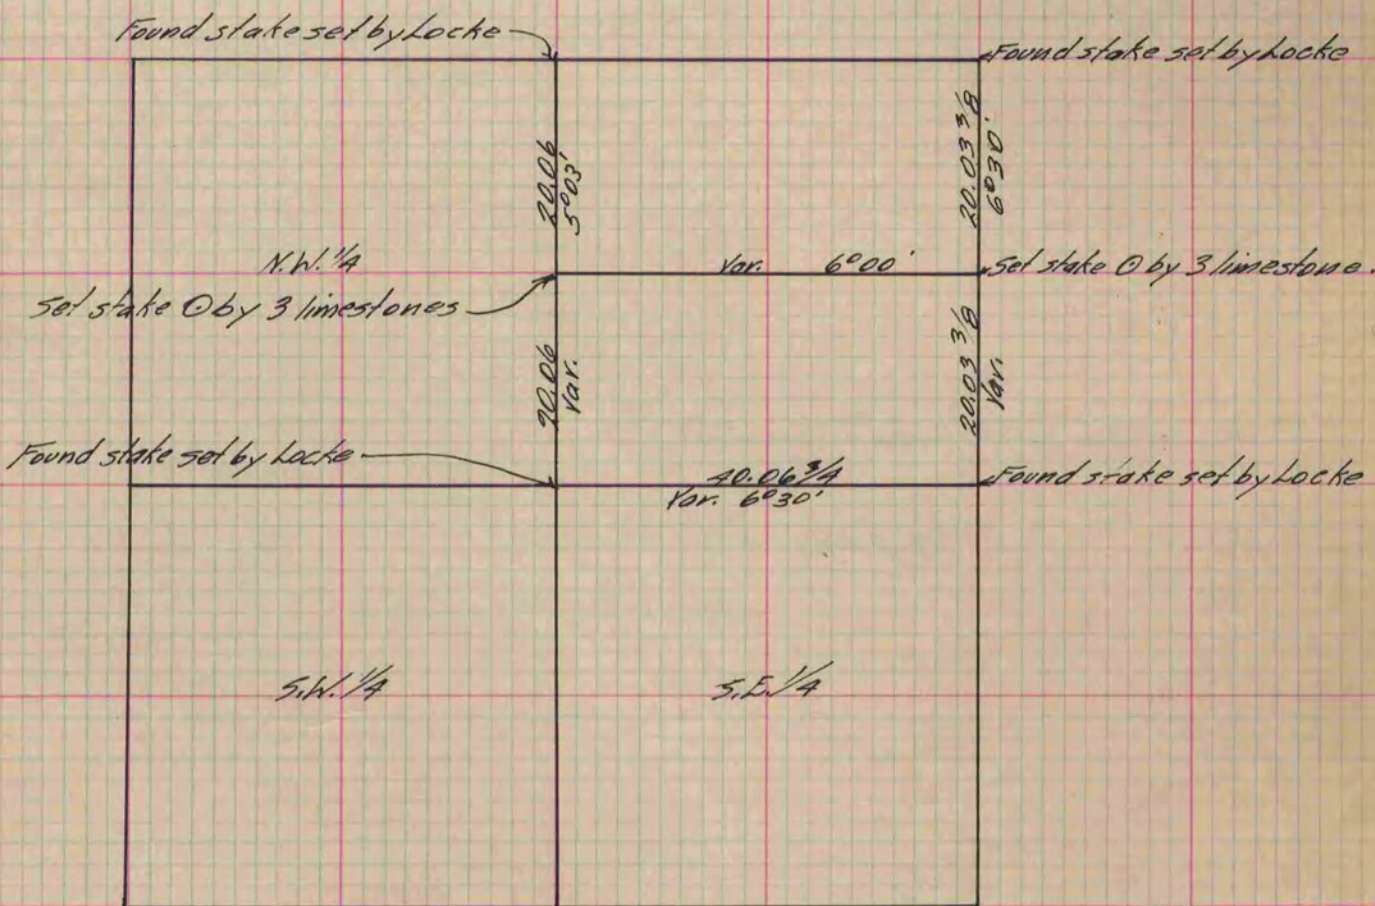

PLAT AND RECORD

Of a Survey on Section 12 T 2 R 11 E. of the 4 P. M. in Plymouth Township

Rock County, Wisconsin, made June the 20th 1867

I hereby certify that the following is a correct record of said survey as made by me.

COUNTY BUILDING
IN CITY OF BELOIT

(Signed) R. K. Lee
RKL

Deputy County Surveyor.

Copied from P. 272 Vol. 1 County Surveyor's Record.