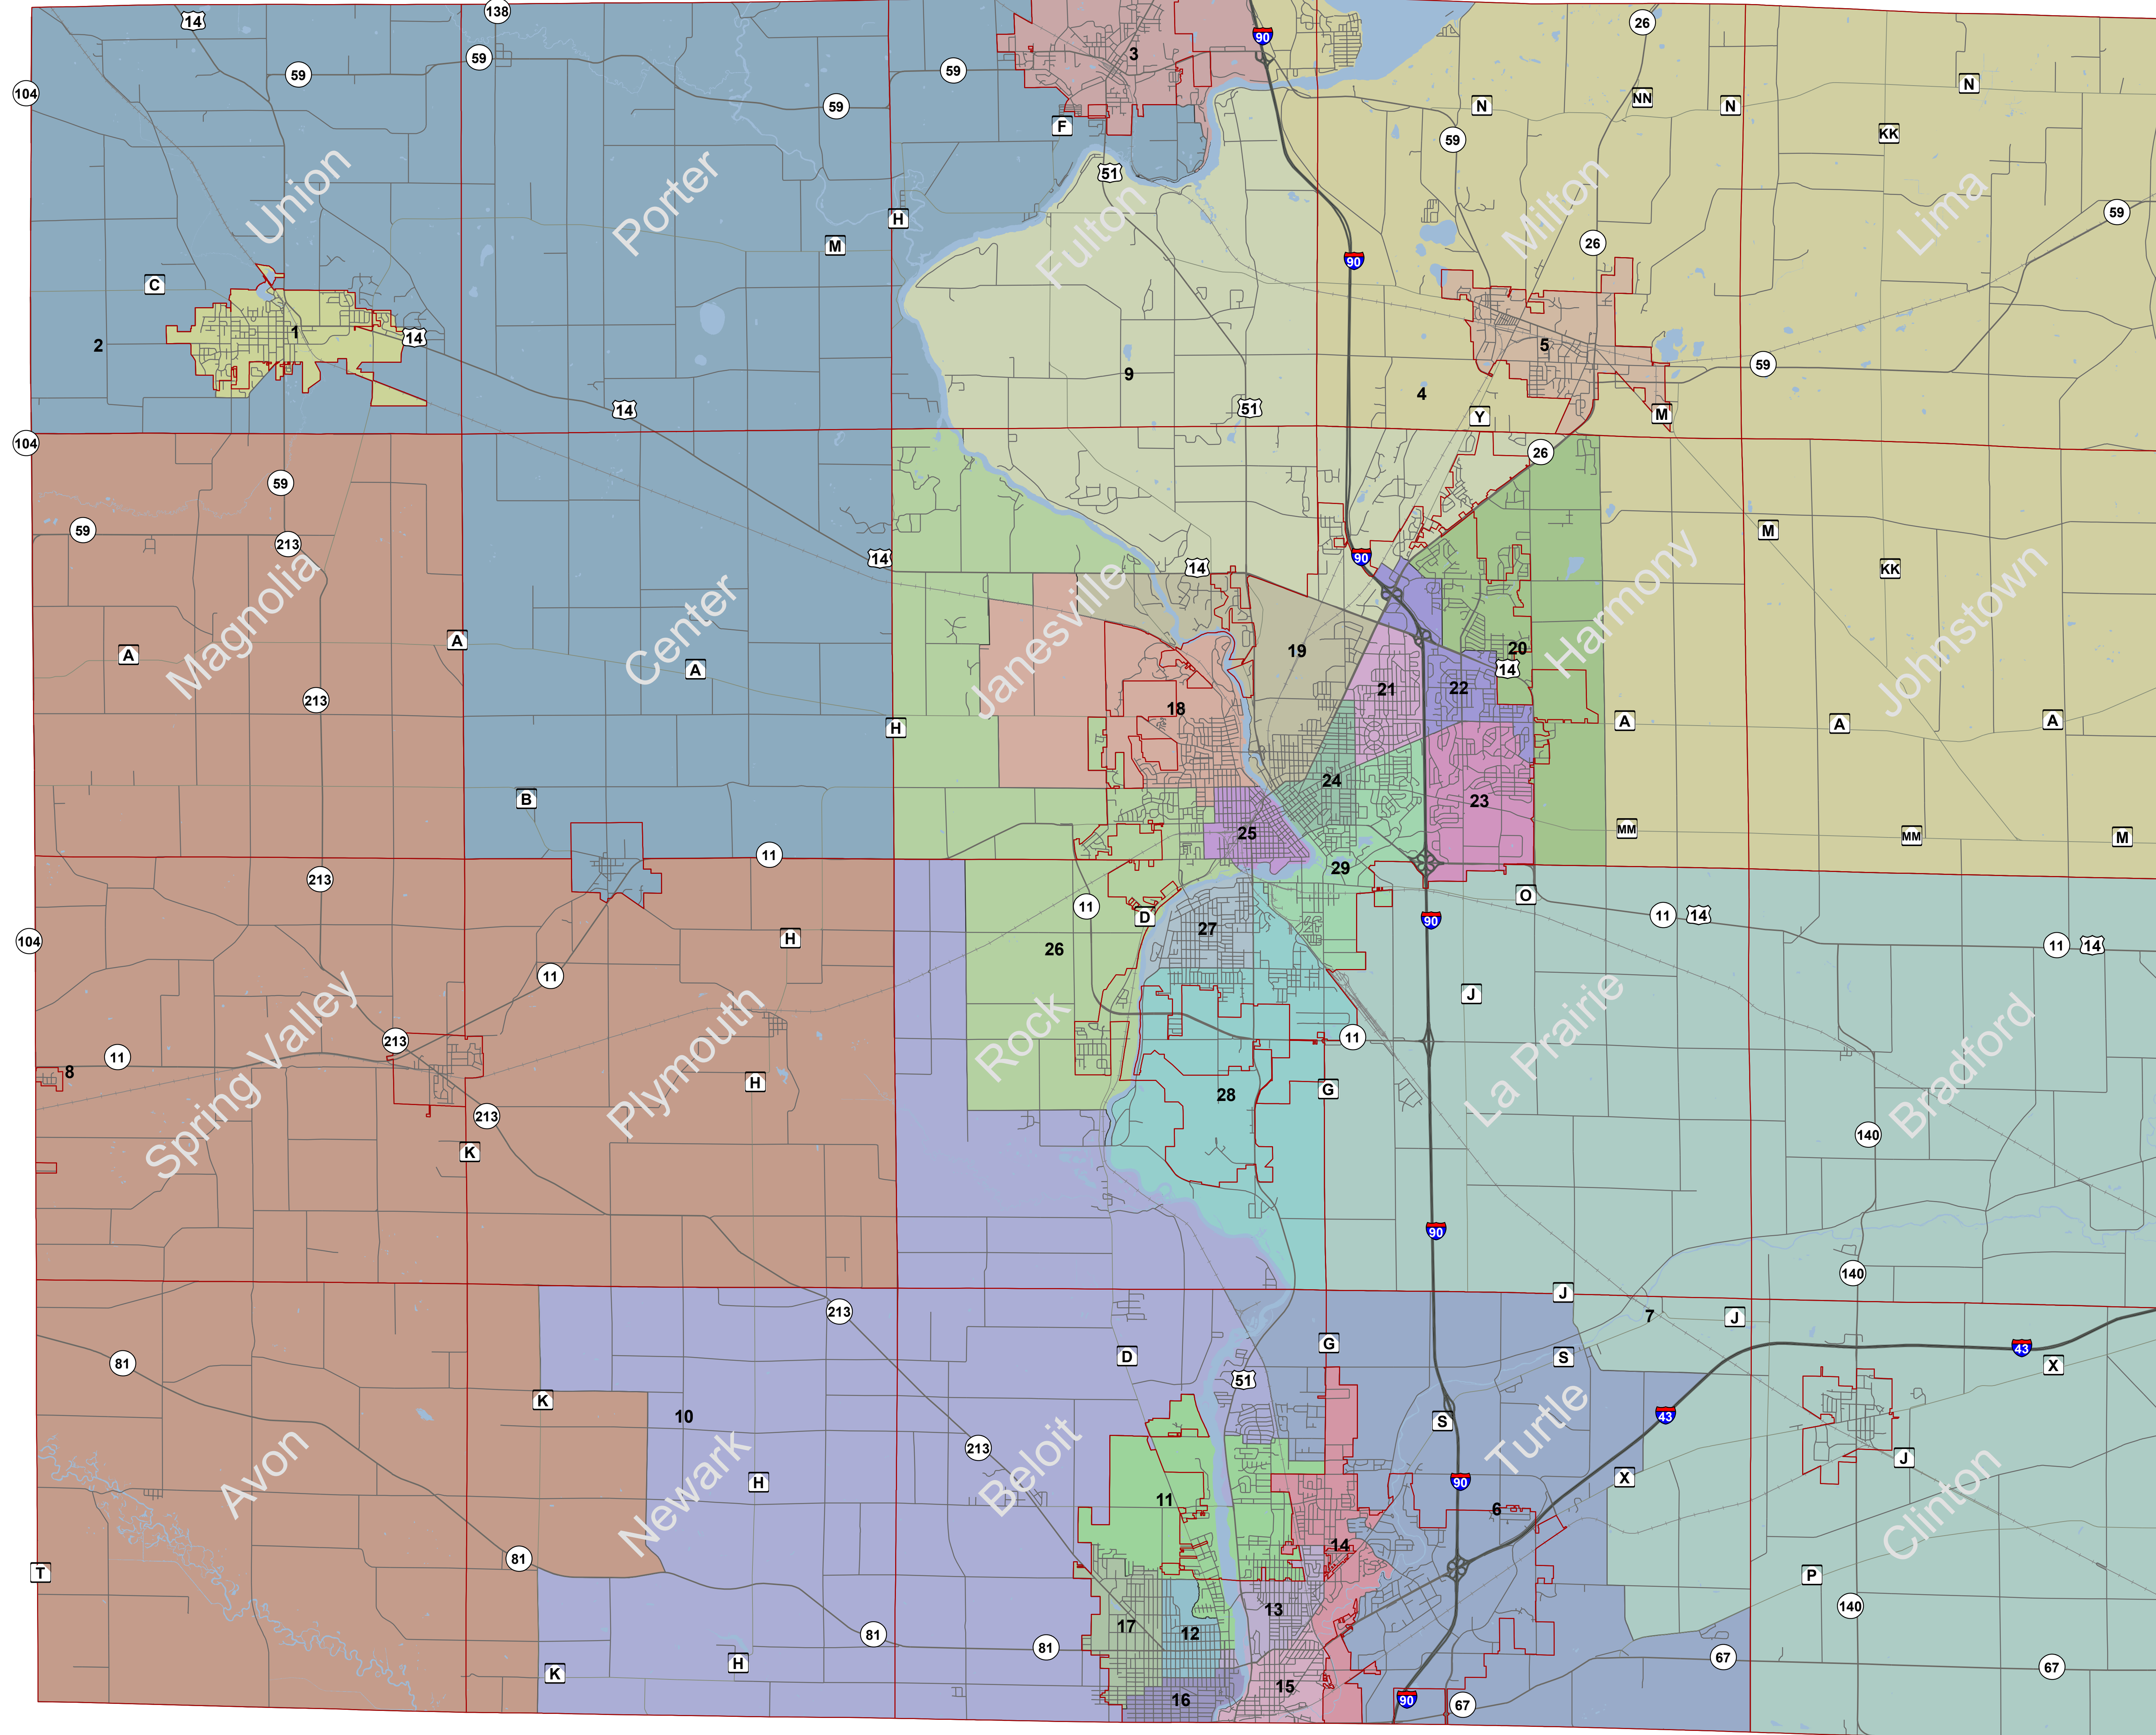

Supervisory Districts

Rock County, Wisconsin

Amended: 3/22/2012

Rock County Geographic Information Systems (GIS)
 Planning, Economic and Community Development Agency
 51 S Main St, Janesville, WI 53545
 (TEL) 608-757-5587, (FAX) 608-757-5586
 email: Planning@co.rock.wi.us

Duplication of this map is prohibited without written consent of the Rock County Planning, Economic and Community Development Agency. The data in this map was compiled using the Rock County Coordinate System. All graphic and attribute information is based on the Rock County Coordinate system. This map is not intended to be a substitute for an actual field survey and is an advisory reference only.

Data Sources: Rock County Planning and Development, Rock County Clerk