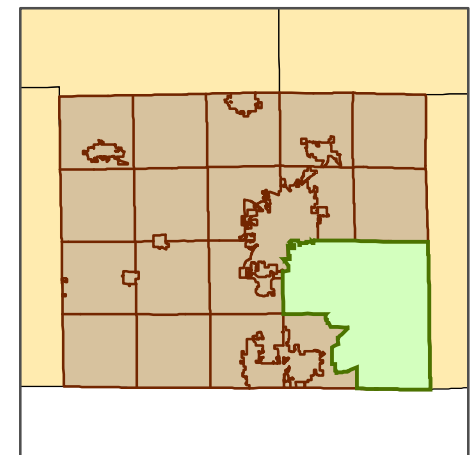

Supervisory District 7

Rock County, Wisconsin

Adopted: 9/8/2011

-  Polling Places
-  Supervisory District 7
-  Surrounding Supervisory Districts
-  Town Boundaries

Rock County Geographic Information Systems (GIS)