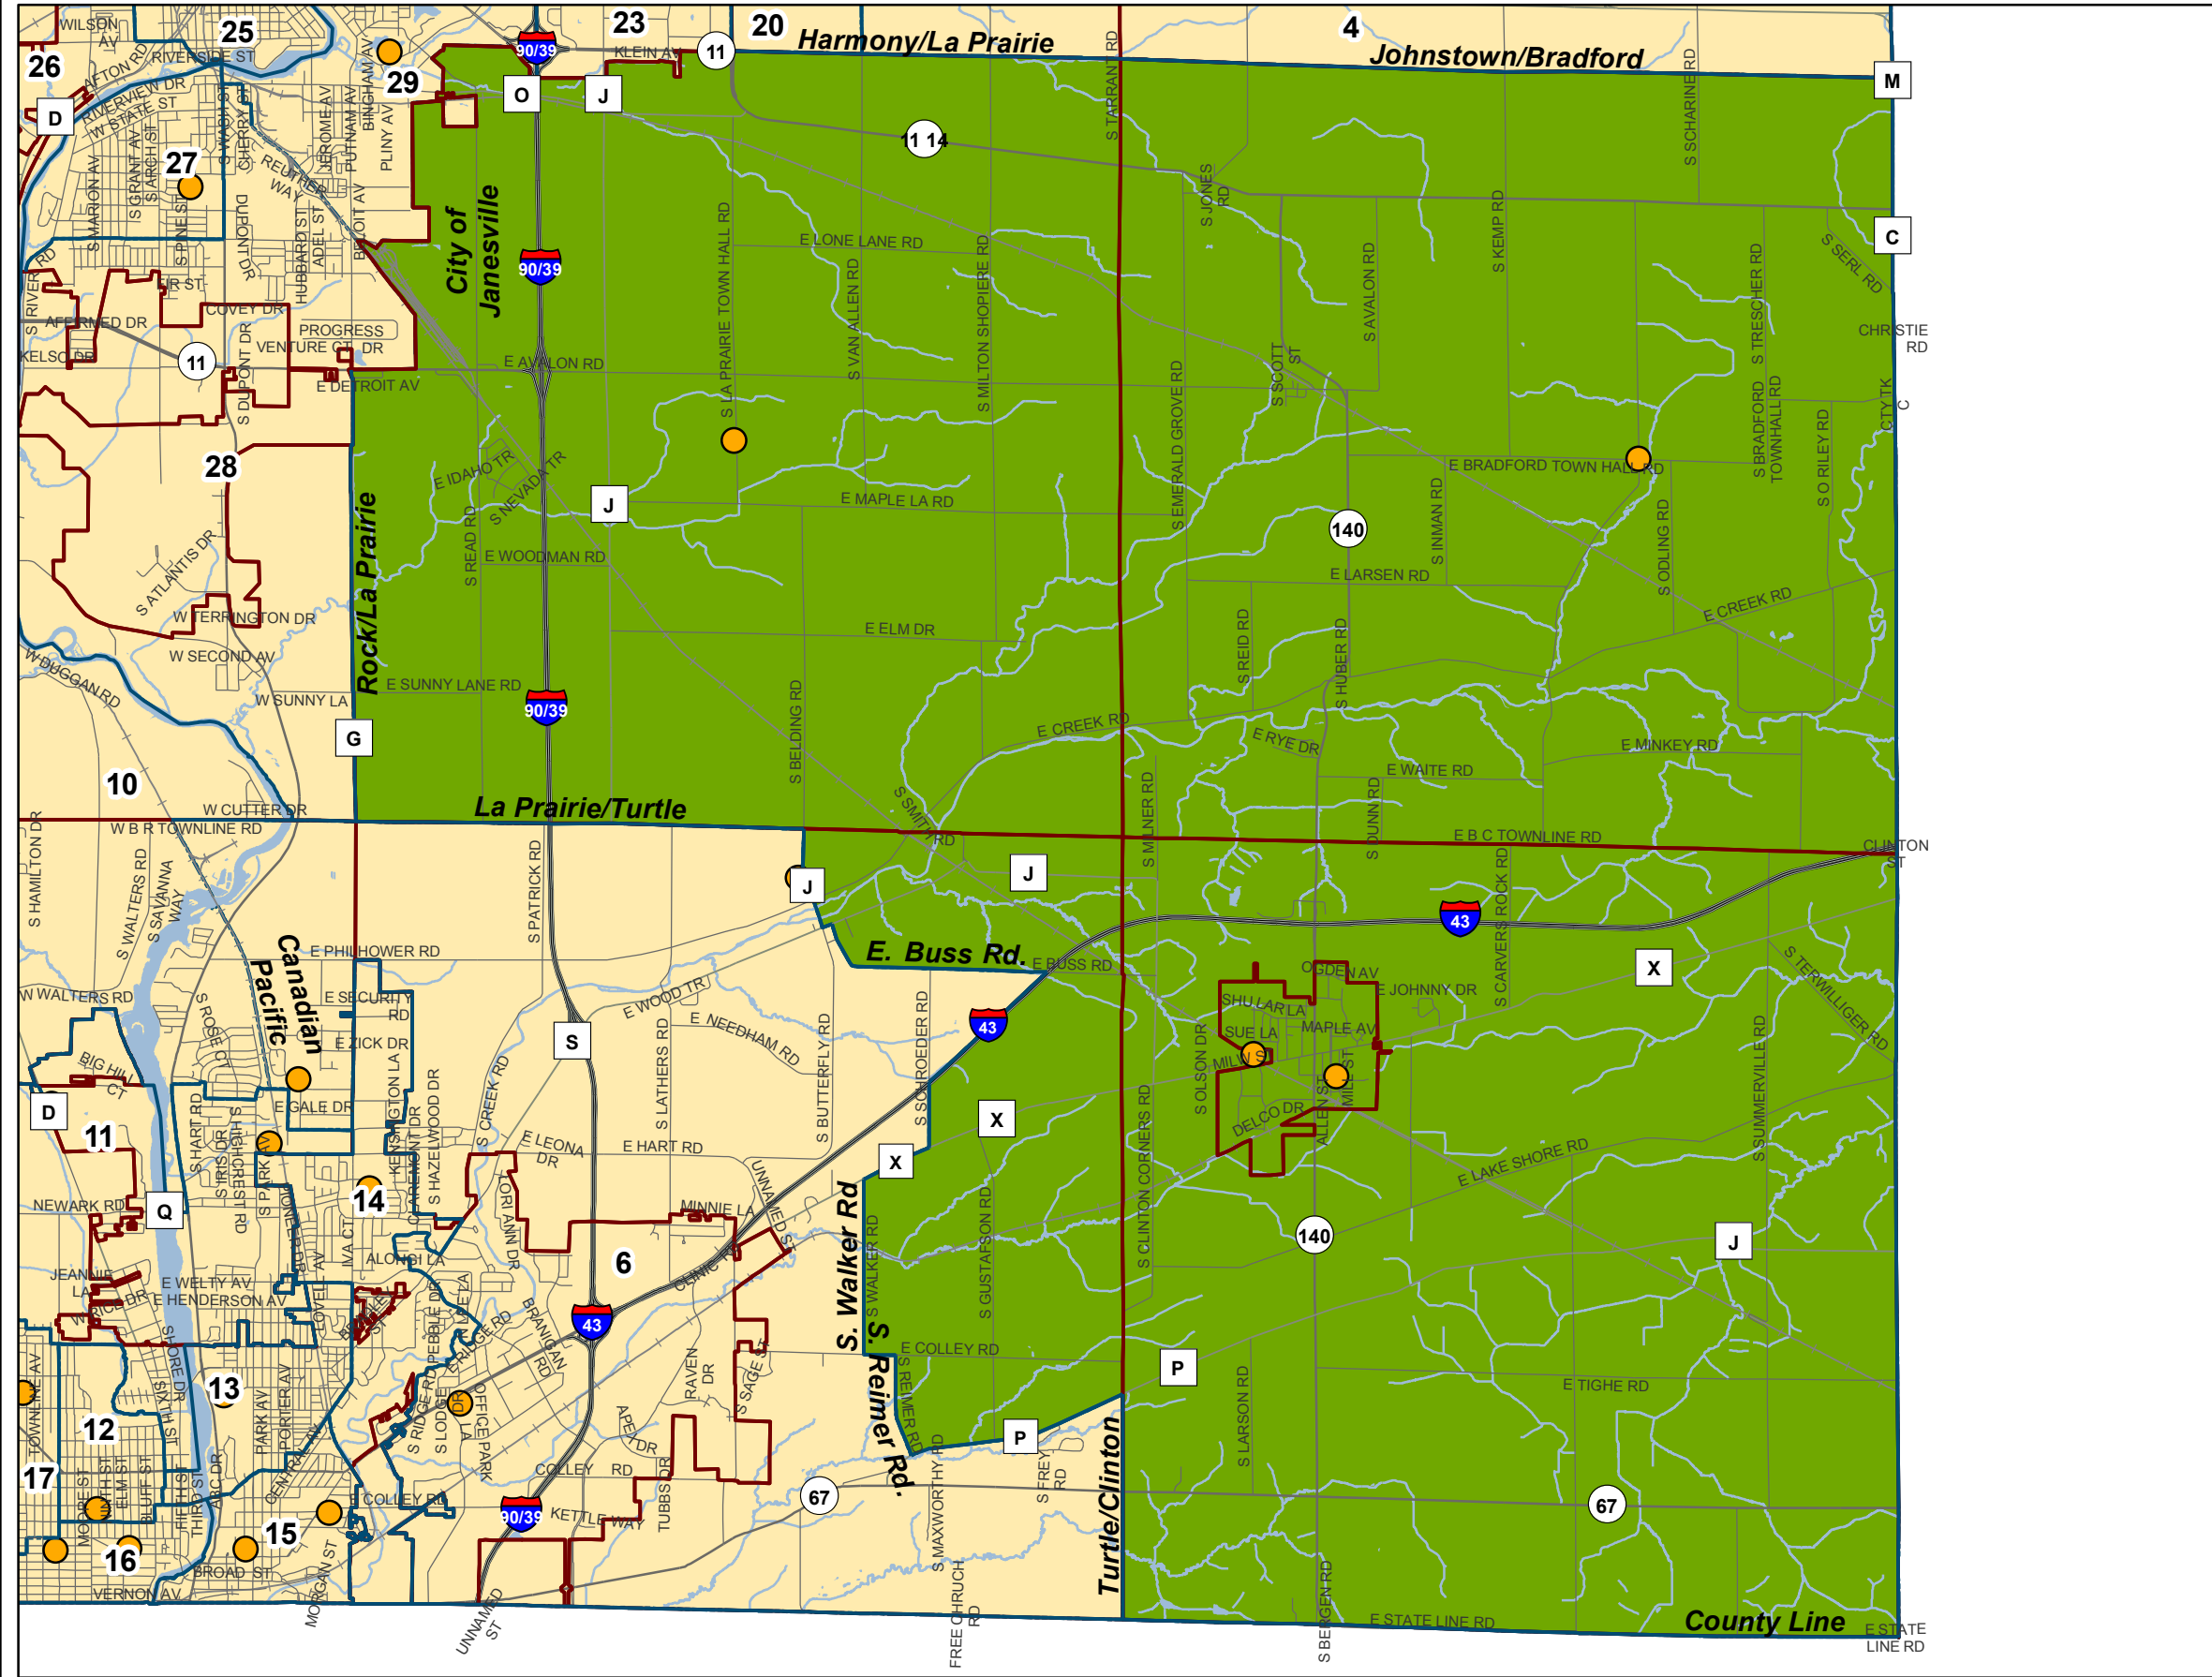

Supervisory District 7

Rock County, Wisconsin

Adopted: 9/8/2011

-  Polling Places
-  Supervisory District 7
-  Surrounding Supervisory Districts
-  Town Boundaries

Rock County Geographic Information Systems (GIS)