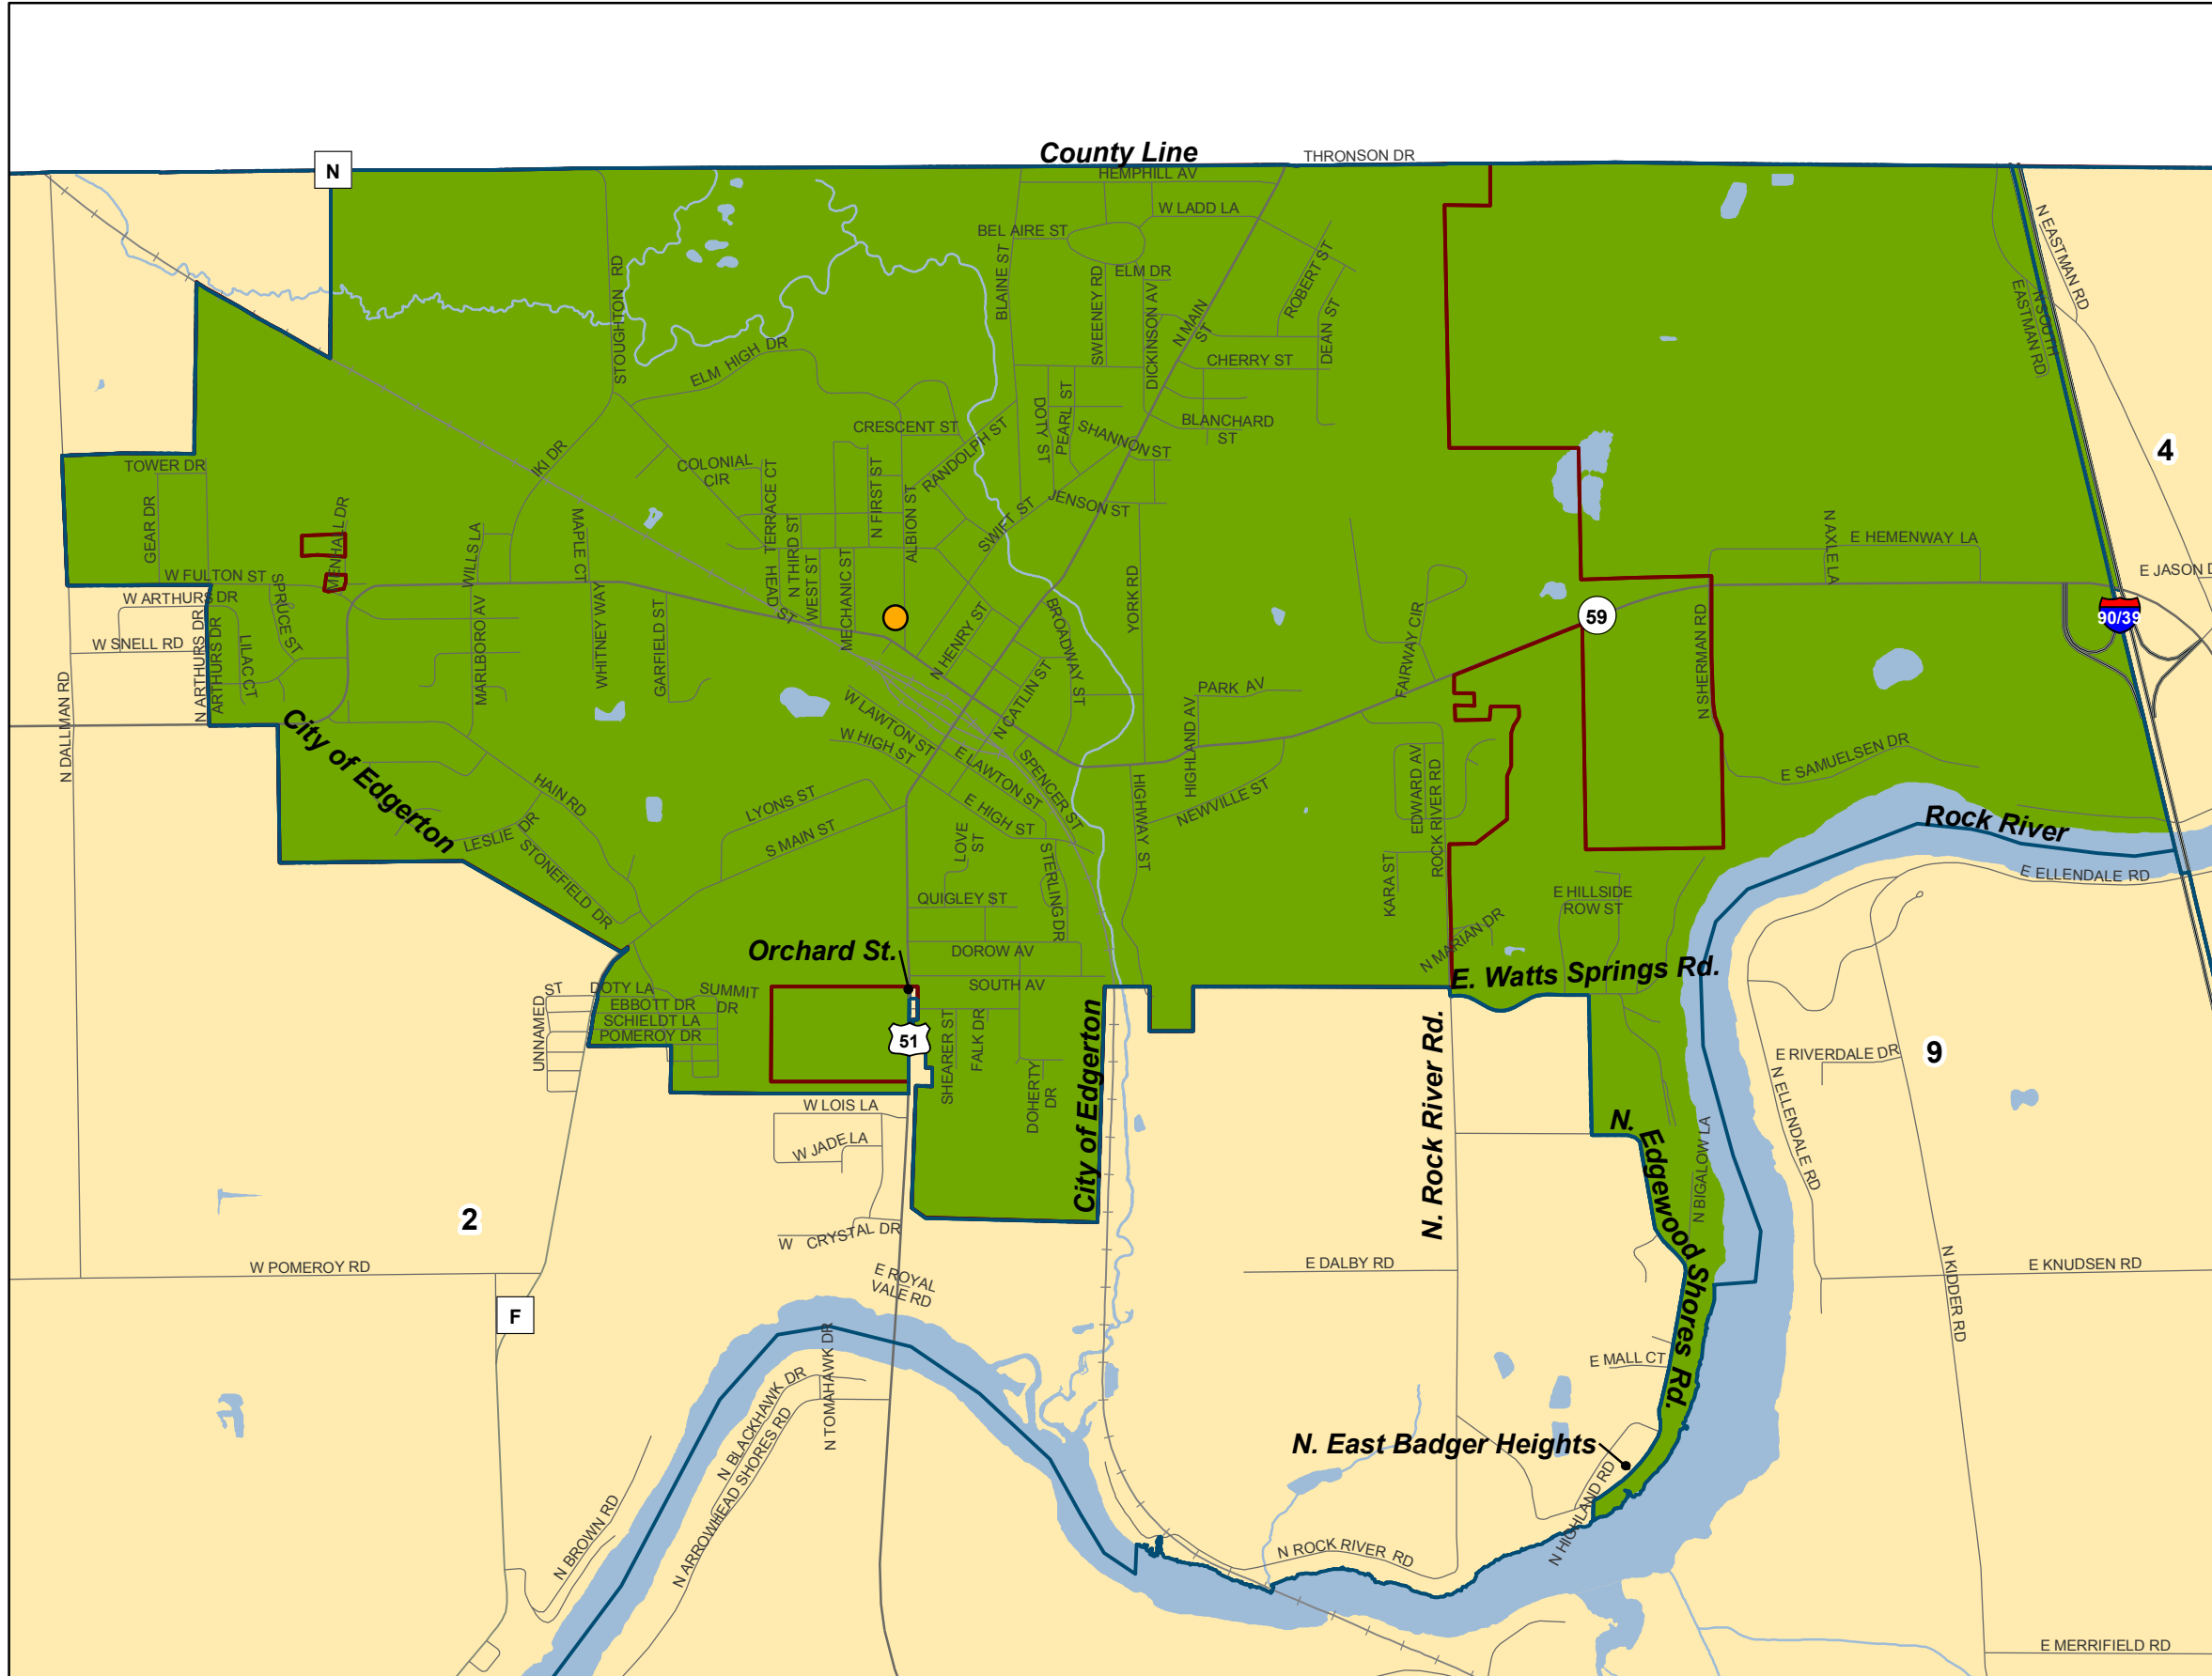

Supervisory District 3

Rock County, Wisconsin

Adopted: 9/8/2011

-  Polling Places
-  Town Boundaries
-  Supervisory District 3
-  Surrounding Supervisory Districts

0 0.5 1 1.5 Miles

Data Sources: Rock County Planning and Development, Rock County Clerk, US Census Bureau
 This map is not intended to be a substitute for an actual field survey and is an advisory reference only.