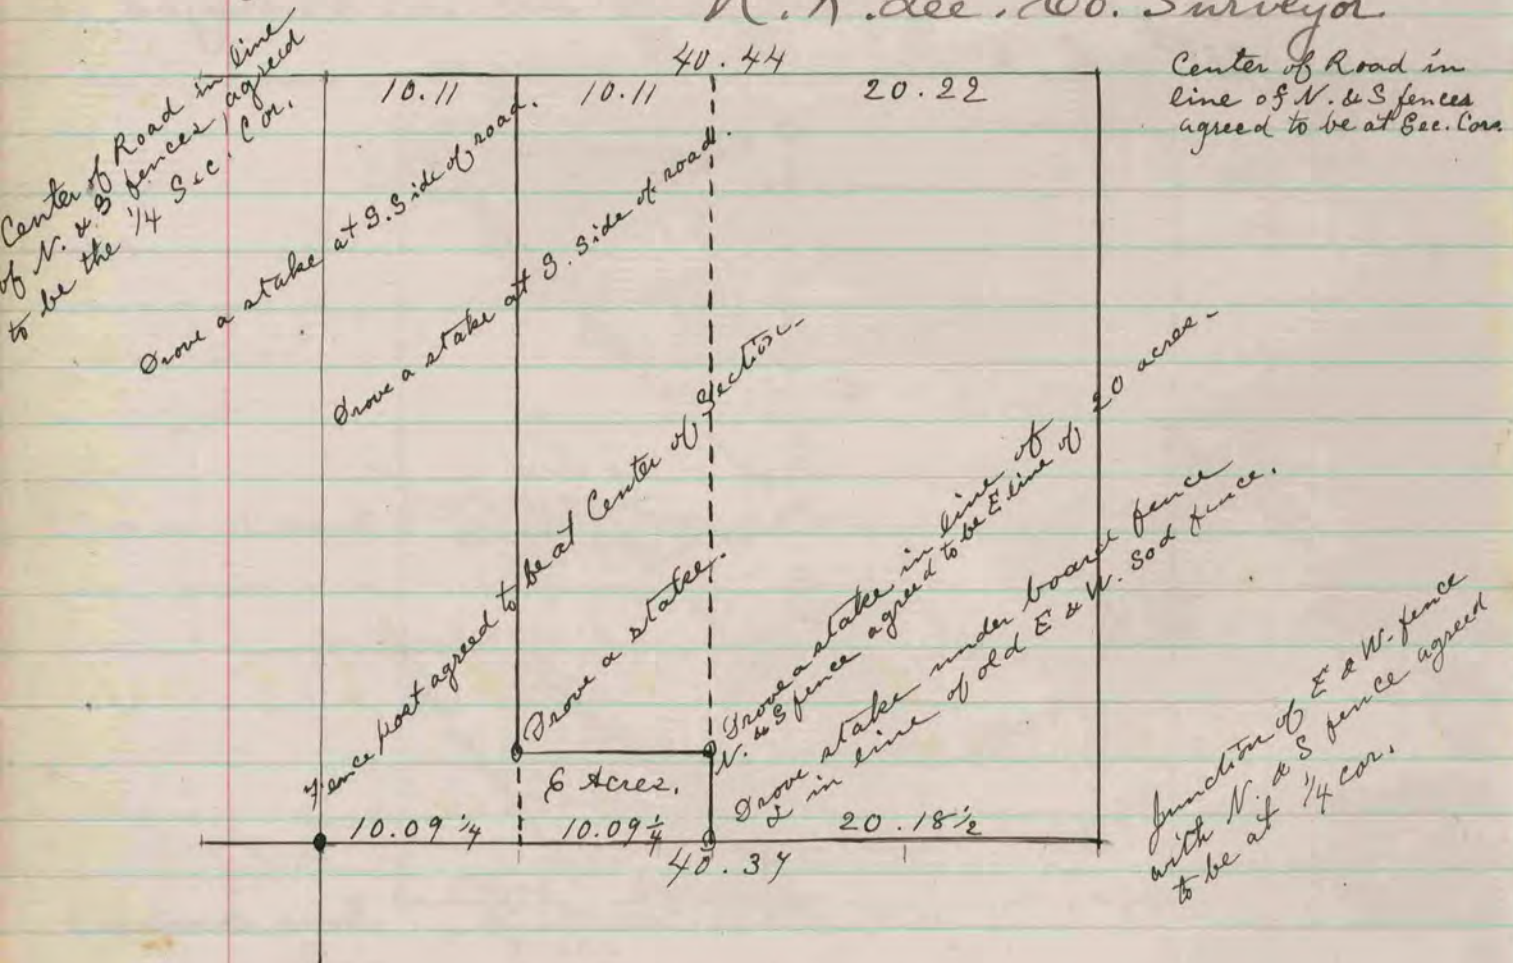

COUNTY SURVEYOR  
RECORD 1859-1906

The above is a record & plat of a Survey made  
by me Sept 19<sup>th</sup> 1881 on Sec. 20 Clinton -  
R. K. Lee, Co. Surveyor.

The above is a record & plat of a Survey made  
by me Sept 20<sup>th</sup> 1881, on Sec. 28. Clinton  
R. K. Lee  
County Surveyor.