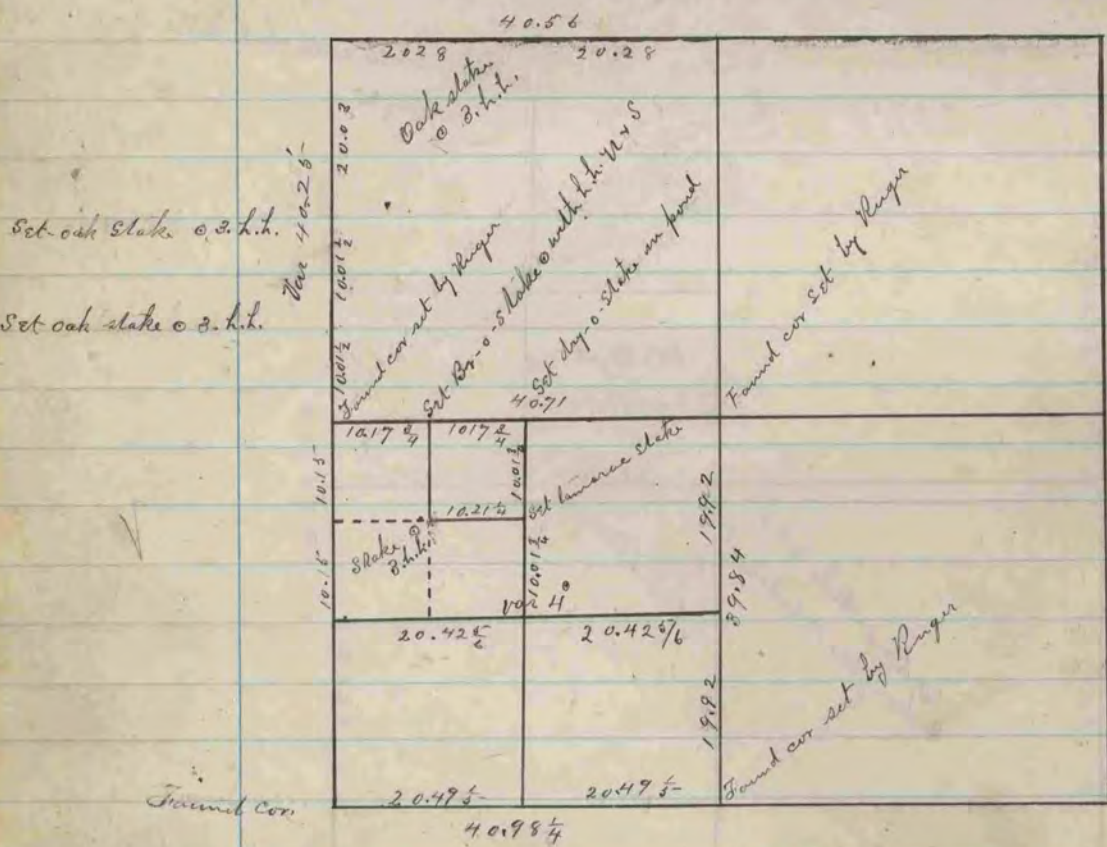

The above is a plat and record of a Survey made by me on Section 1 Janesville June 18th 1872.

R. K. Lee, Dep. Co. Surveyor

The above is a plat and record of a survey made by me on Section 22 Linn April 23rd 1872