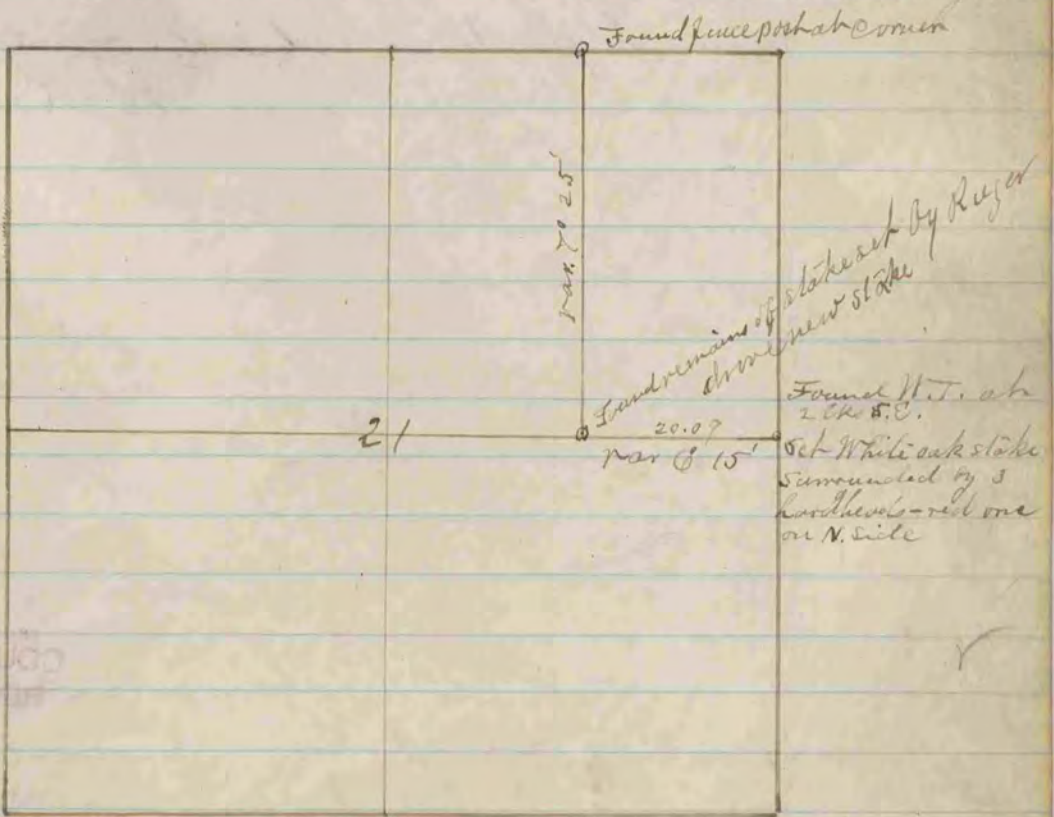

The above is a record and plat of a Survey made by me May 3rd 1881 on Section 33 Jansville.
R. K. Lee
Co. Surveyor

The above is a record and plat of a Survey made by me May 6th 1881 on Section 21 Jansville.
R. K. Lee
Co. Surveyor