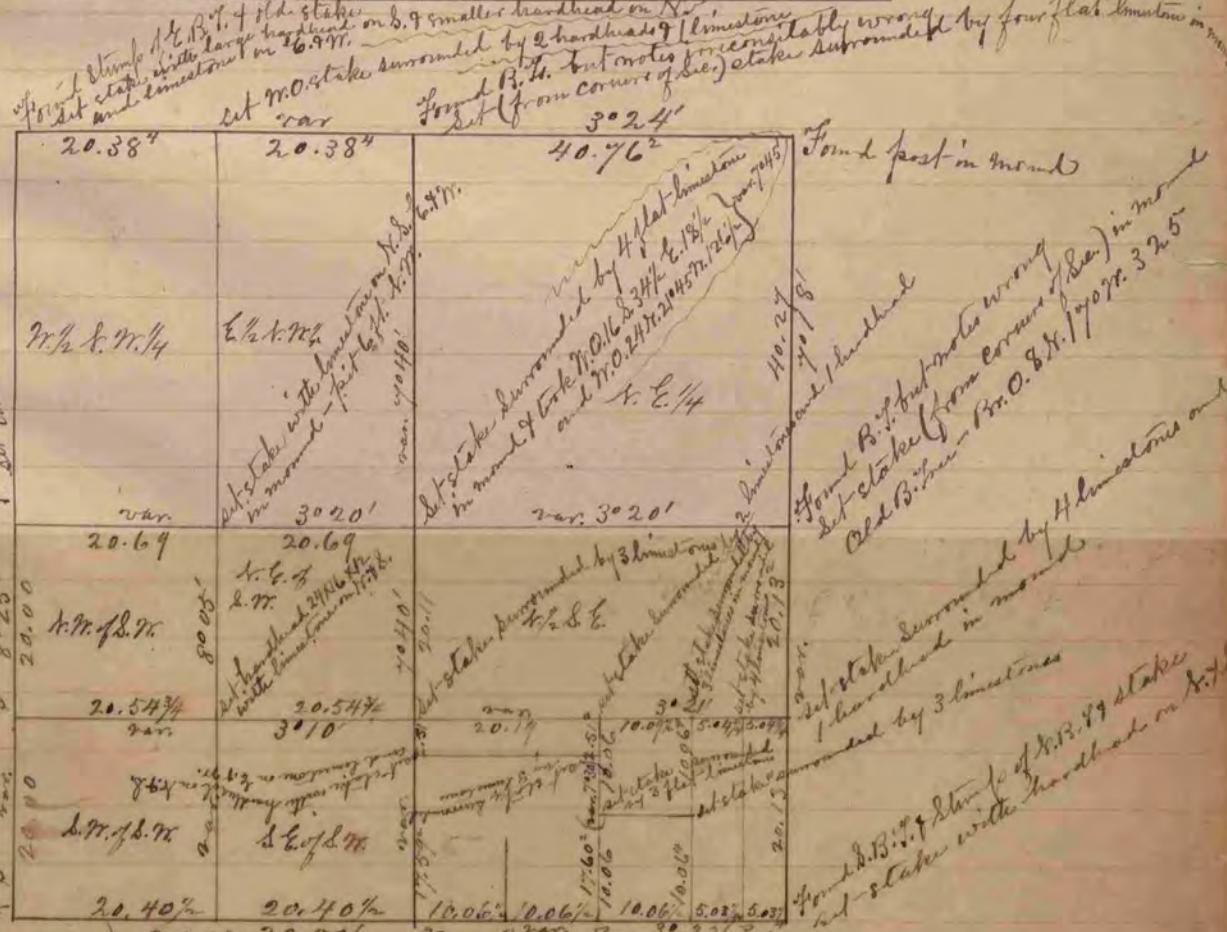

The above is a correct Record & Plat of a Survey made by me April 26, 1867, on Sec. 15, Rock  
S. D. Locke, County Surveyor for Rock Co., Miss.

The above is a correct Record  
Plat of a Survey made by me  
May 7, 8, 14 + 15, 1867, on Section  
12, Springville,  
S. D. Locke County Surveyor for Rock Co. Miss.