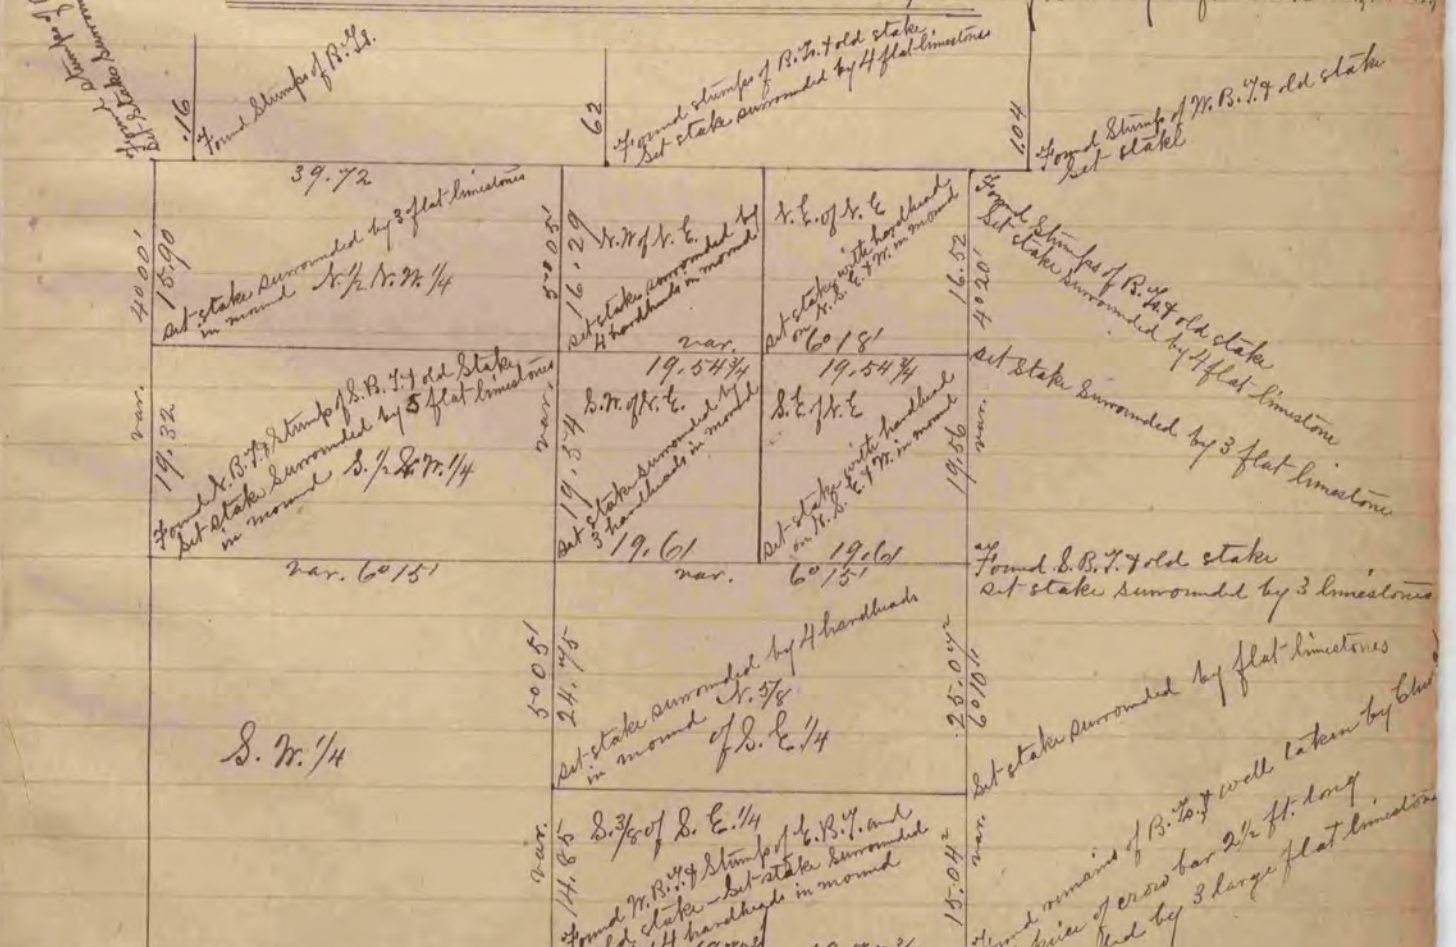

The above is a Correct Record of Plat of a Survey made by me June 3, 1867, on Dec. 35, Jamesville  
S.D. Locke County Surveyor for Rock Co., Wis.

The above is a Correct Record of Plat of a Survey made by me June 9 & 10, 1867, on Dec. 4, Spring Valley  
S.D. Locke County Surveyor Rock Co., Wis.