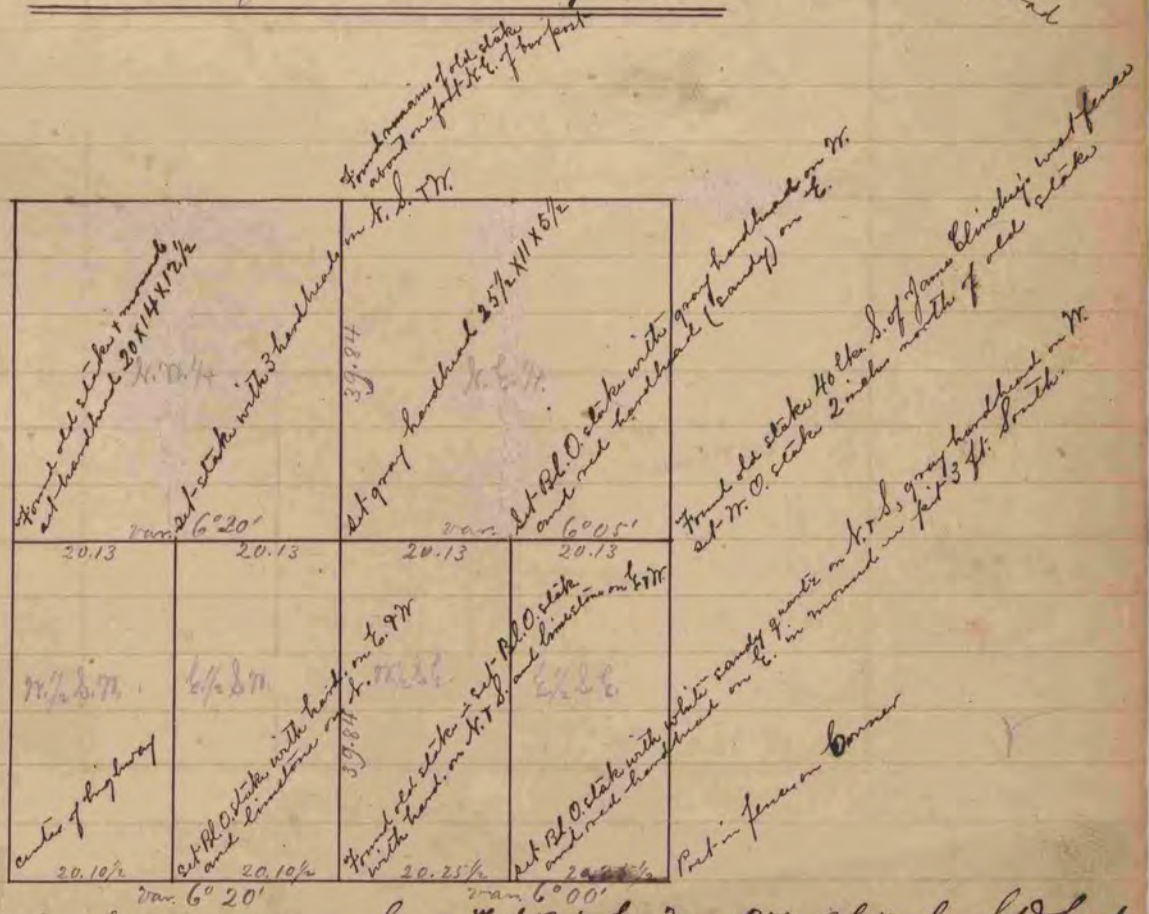

COUNTY SURVEYOR
RECORD 1 1851-1869

A Record & Plat of a Survey made on
Sec. 11, T. 1, R. 13 E. May 18, 1864, by S. D. Locke
Co. Survs. in and for Rock County Wis.

A Record & Plat of a Survey made on Sec. 8, T. 1, R. 12 E., May 27, 1864 by S. D. Locke
Co. Survs. in and for Rock Co. Wis.