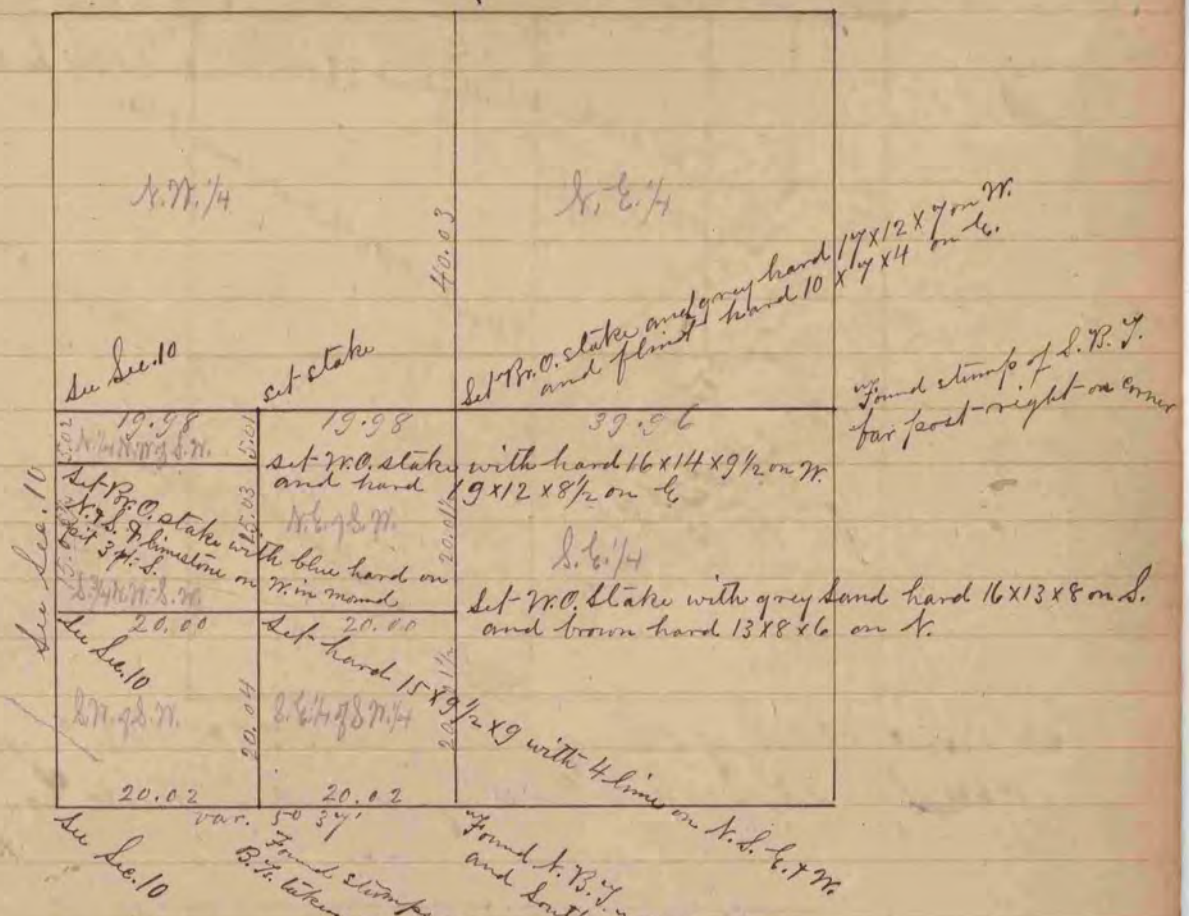

COUNTY SURVEYOR
RECORD 1 1851-1869

A Record & Plat of a Survey made on
Sec. 11, T. 1, R. 13 E. May 18, 1864, by S. D. Locke
Co. Survs. in and for Rock County Wis.

A Record & Plat of a Survey made on Sec. 8, T. 1, R. 12 E., May 27, 1864 by S. D. Locke
Co. Survs. in and for Rock Co. Wis.