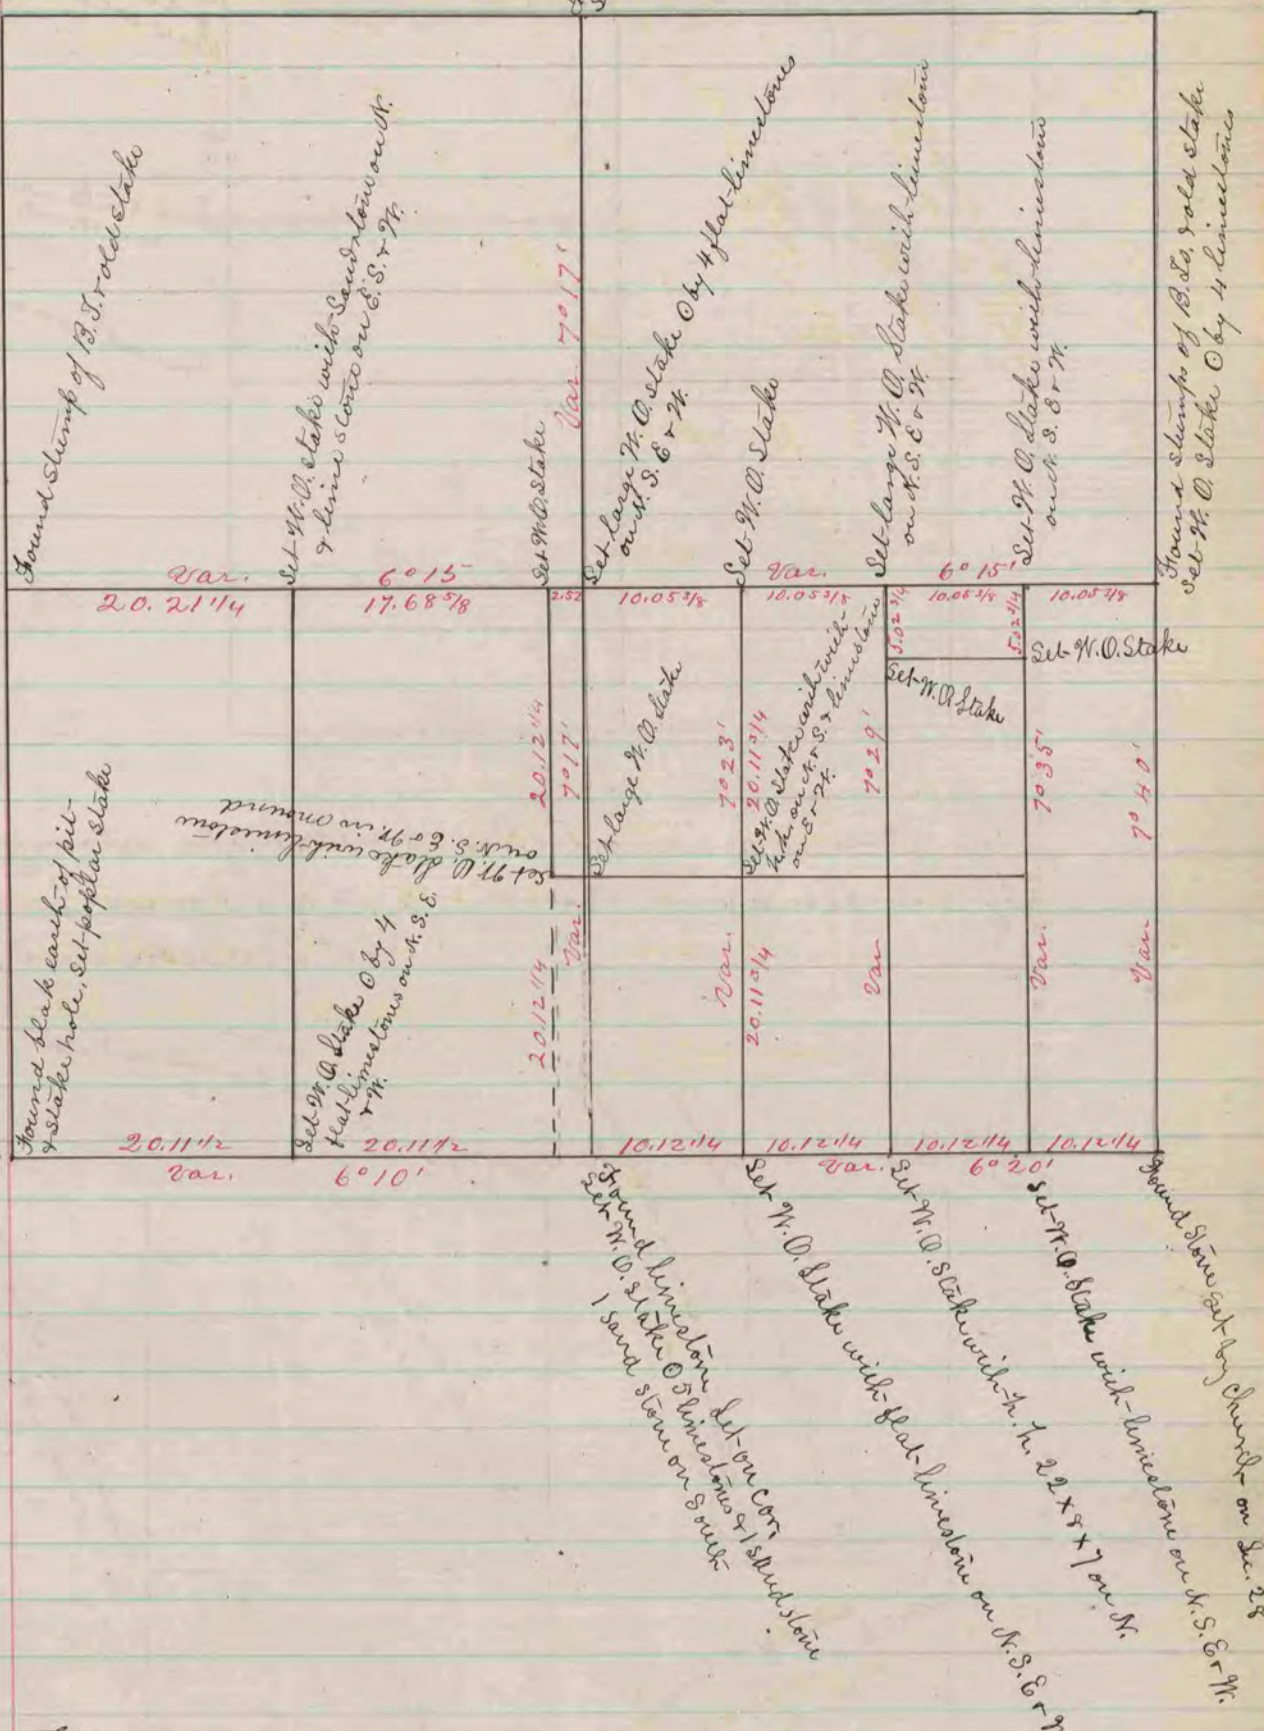

RECORDED IN THE
COUNTY SURVEYOR'S
OFFICE

Plymouth 247

The above is a correct Record & Plat of a survey
 made by me May 15 & 16 1867. on Sec. 20 Plymouth
 S. H. Locke Co. Sur. Rocks Co.

COUNTY SURVEYOR
 RECORD 1859-1906