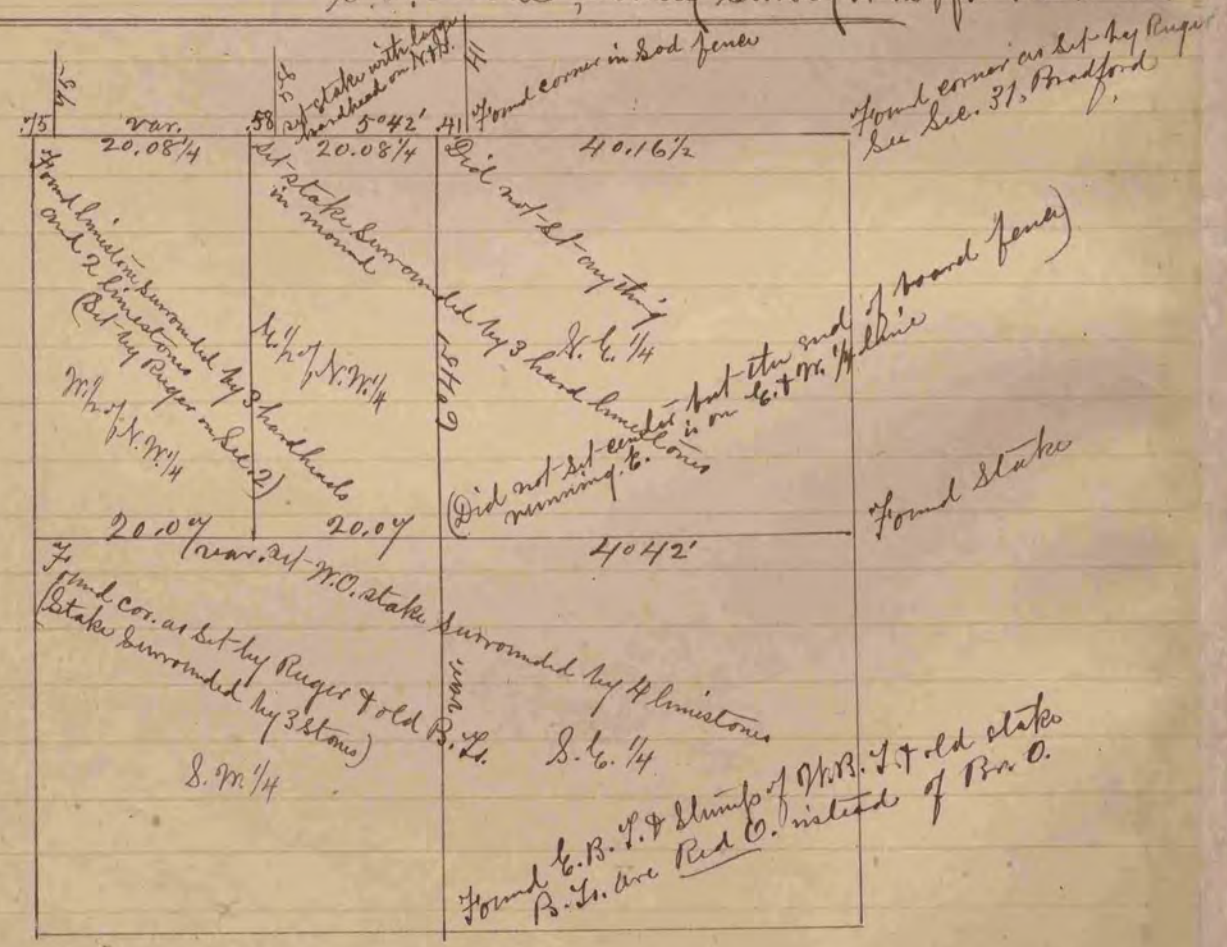

The above is a correct Record & Plat of a Survey made by me
 Oct. 8, 1867, on Sec. 6, Plymouth, S. D. Locke, County Surveyor in & for Rock Co.

The above is a correct Record & Plat of a Survey made by me
 Oct. 10, 1867, on Sec. 1, North, S. D. Locke County Surveyor in & for Rock Co. Miss.