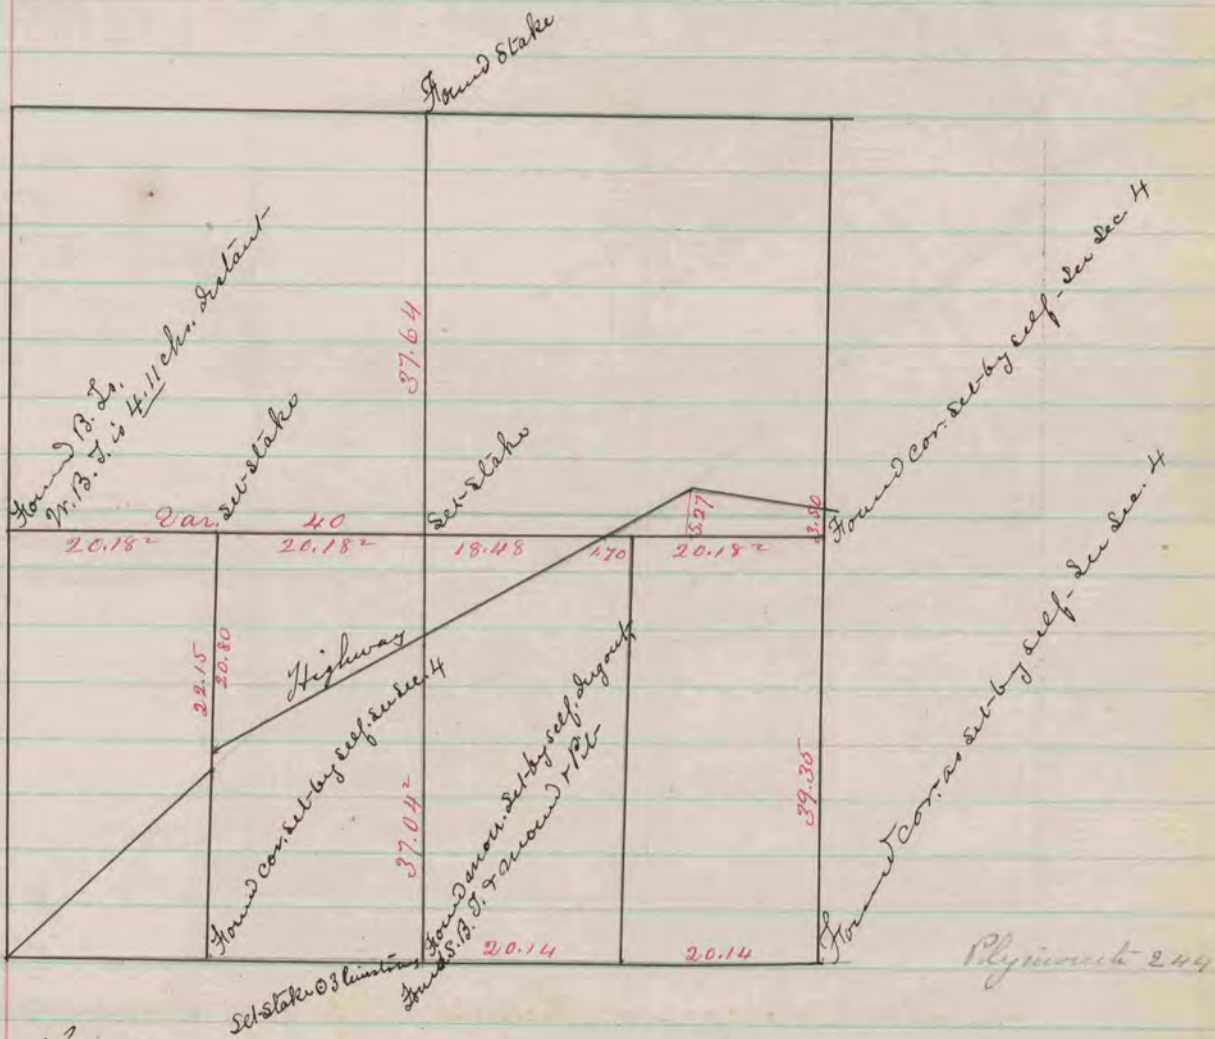

The above is a correct Record & Plat of a survey made by me Jan 1-2, 3 & 4, 1867 on Sec. 25 - Magnolia.

S. D. Locke Co. Sur. Rock Co. Sur.

The above is a correct Record & Plat of a survey made by me Jan 9, 1867 on Sec. 5 Plymouth.

S. D. Locke Co. Sur. Rock Co.  
COUNTY SURVEYOR  
RECORD 1859-1906