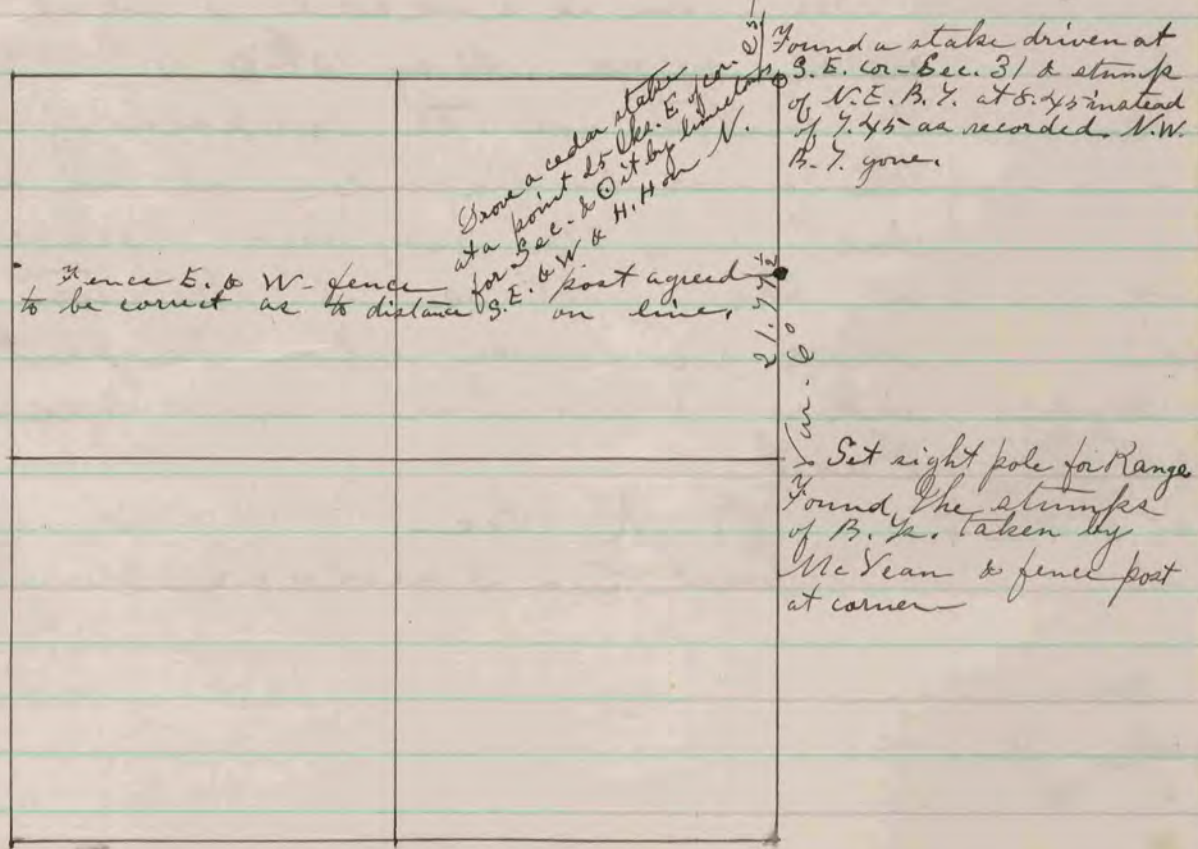

COUNTY SURVEYOR
RECORD 1859-1906

The above is a record & plat of a Survey made by me May 23rd & 24th 1881 on Sec. 13. Magnolia
 R. K. Lee
 Co. Surveyor

The above is a record & plat of a Survey made by me May 26th 1881 on Sec. 6 Rock
 R. K. Lee
 Dept. Co. Surveyor