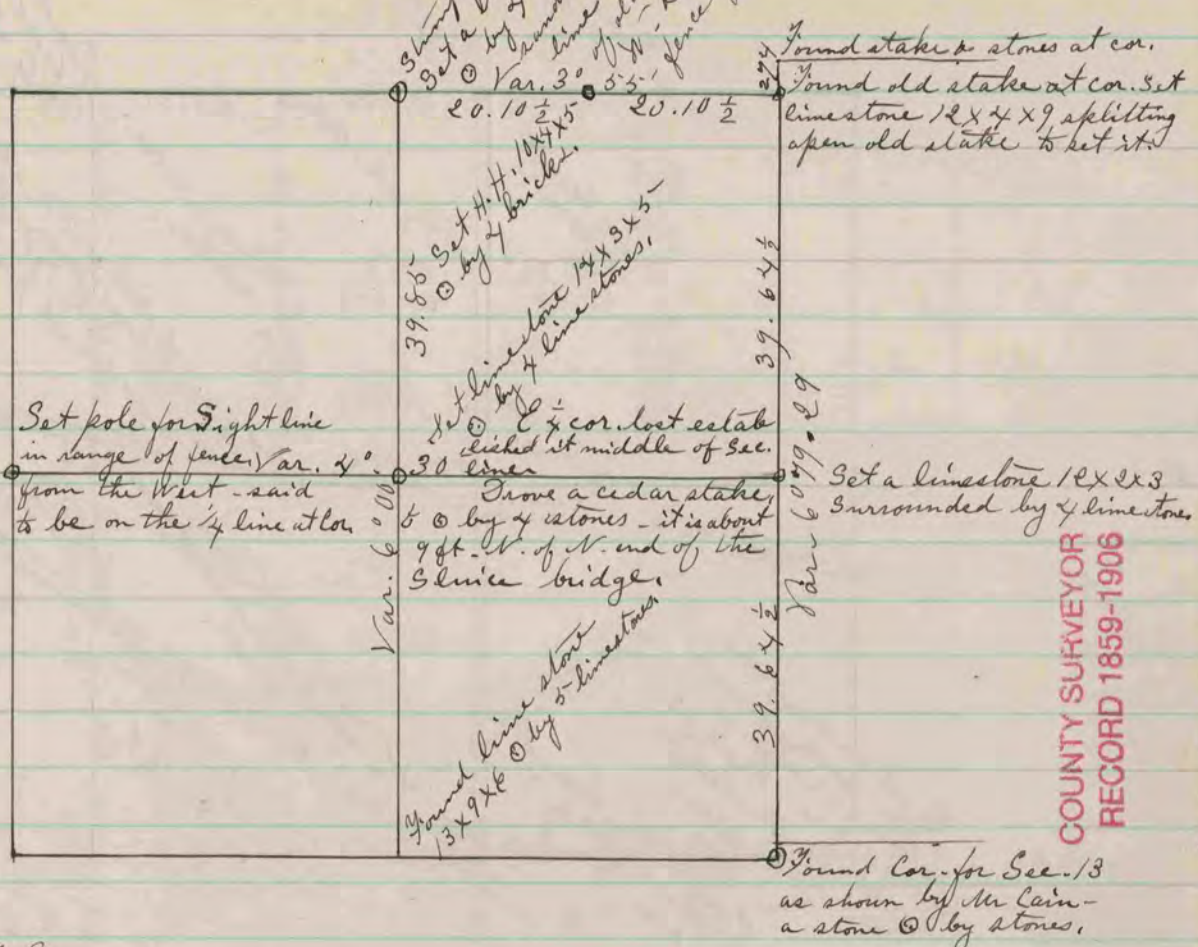

COUNTY SURVEYOR
RECORD 1859-1906

The above is a record & plat of a Survey made by me May 23rd & 24th 1881 on Sec. 13. Magnolia
 R. K. Lee
 Co. Surveyor

The above is a record & plat of a Survey made by me May 26th 1881 on Sec. 6 Rock
 R. K. Lee
 Dept. Co. Surveyor