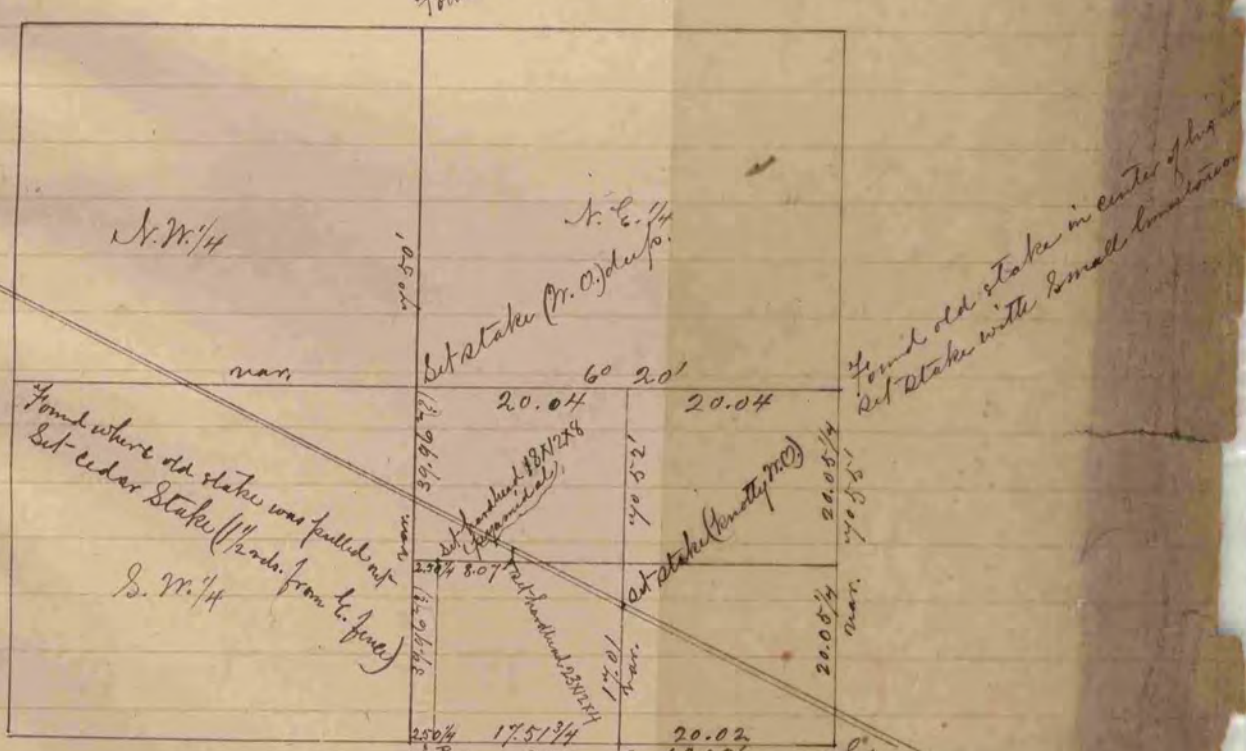

The above is a correct Record Plat of a Survey made by me Oct. 15, 1867, on Sec. 15, La Prairie.

S.D. Locke, County Surveyor in & for Rock Co. Wis.

The above is a correct Record Plat of a Survey made by me Oct. 22, 1867, on Sec. 22, Harmony S.D. Locke County Surveyor in & for Rock Co. Wis.