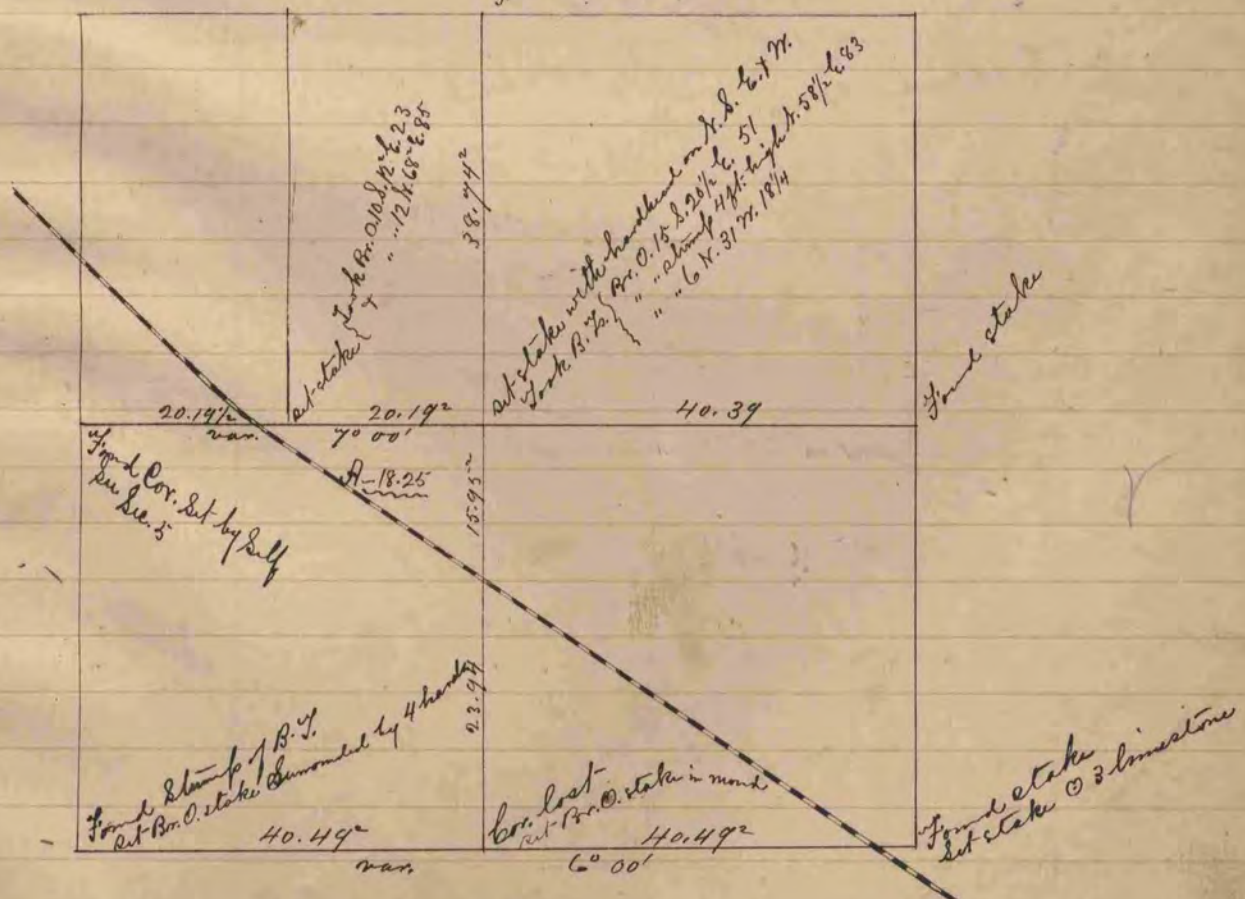

The above is a correct Record & Plat of a Survey made by me Dec. 21/22, 1866 on Sec. 14, Town of Harmony - S.D. Locke County Surgo. Rock Co. Wis.

The above is a correct Record & Plat of a Survey made by me Dec. 27, 1866, on Sec. 4 - Plymouth - S.D. Locke, County Surgo. for Rock Co. Wis.