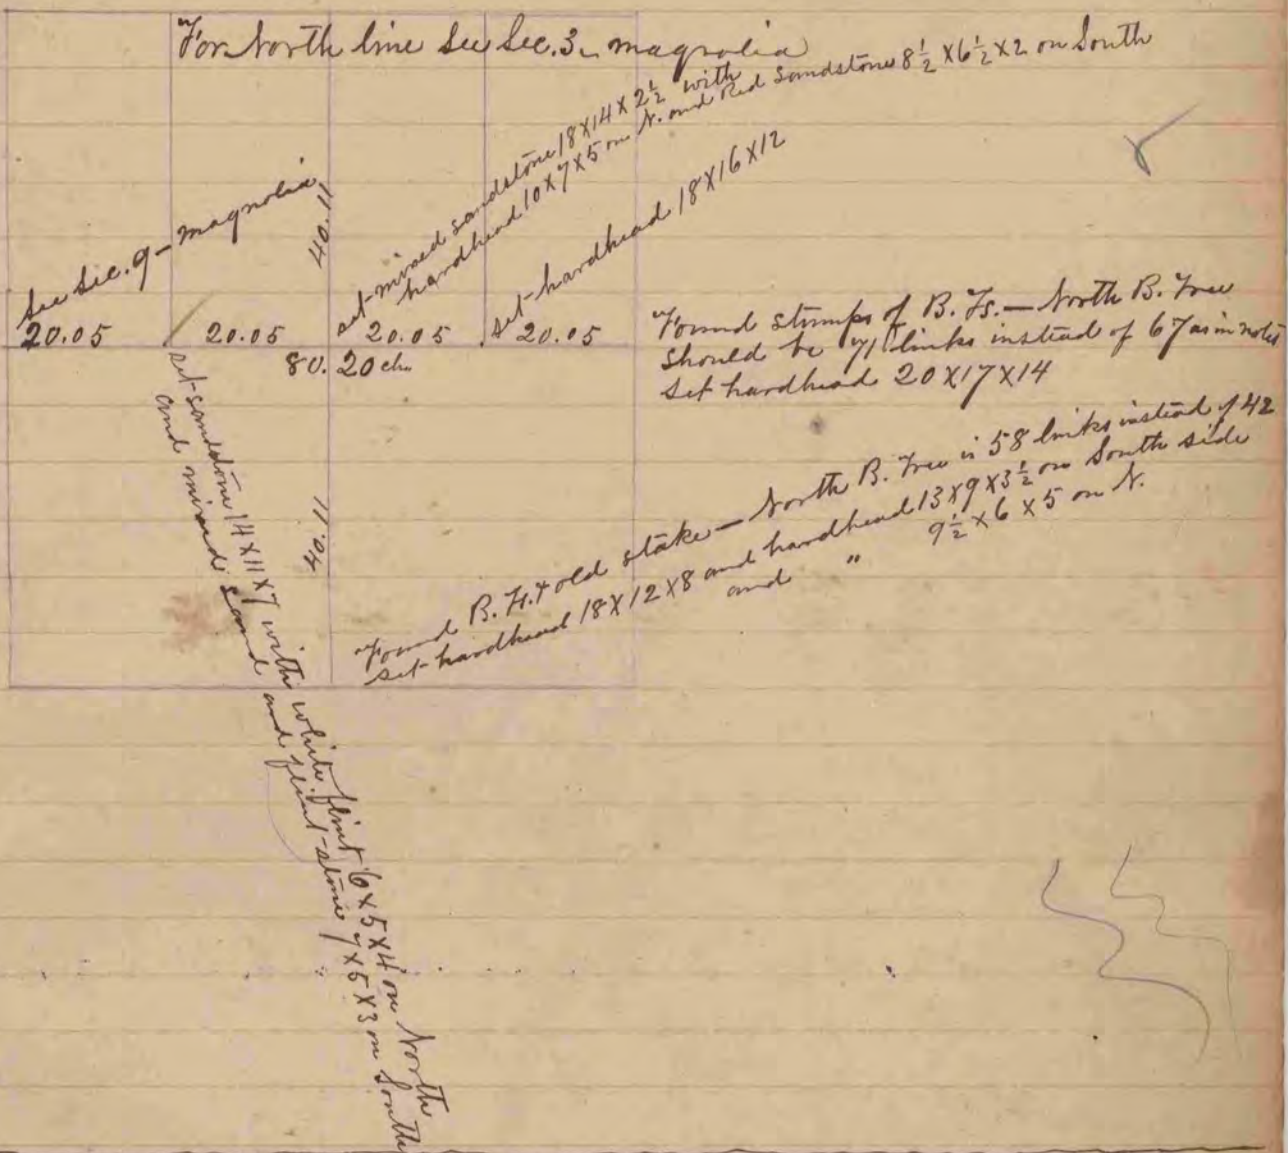

A Record & Plat of a Survey made Dec. 10, 1863, on Sec. 10, Twp 3, R. 10 E., by S.H. Locke, County Surveyor in and for Rock County, Wisconsin 198
Magnolia

A Record & Plat of a Survey made Dec. 11, 1863, on Sec. 4, 7, 3, R. 10 E. by S.H. Locke, County Surveyor in and for Rock County, Wis. *Magnolia*