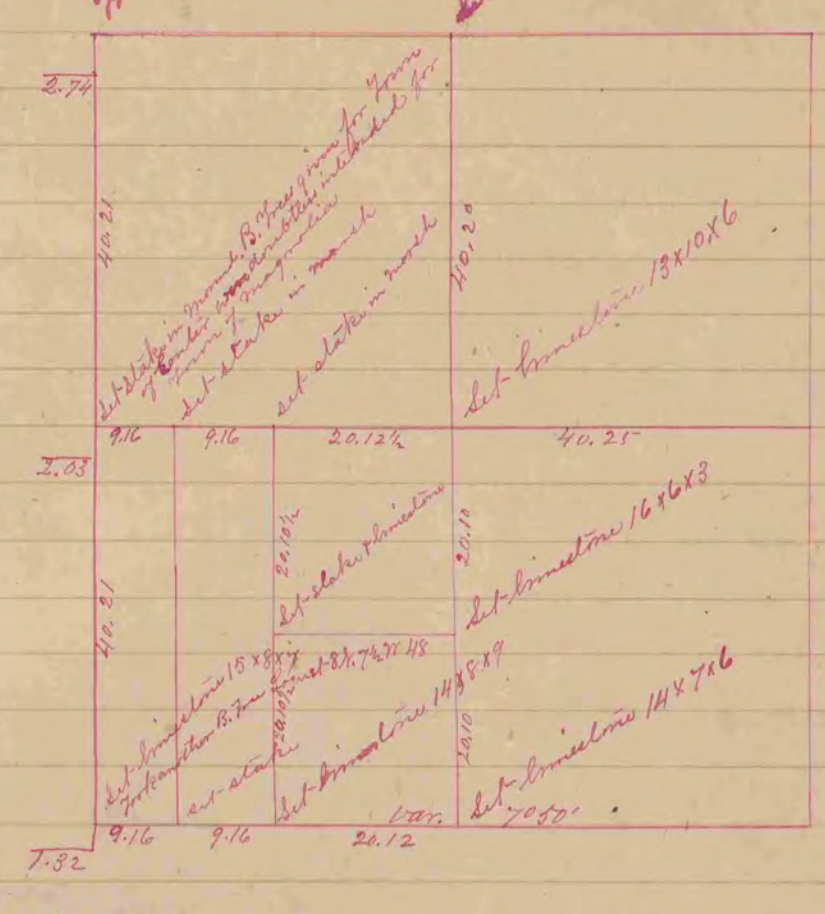

*found by B. F. ...
set ... 15x7x6*

190

Record & Plat of a survey made June 11, 1863 on Sec. 18, T. 3, R. 11 E.,
by S. D. Locke, County Surveyor, in and for the County of
Proctor, Wis. - Center

COUNTY SURVEYOR
RECORD 1 1851-1869