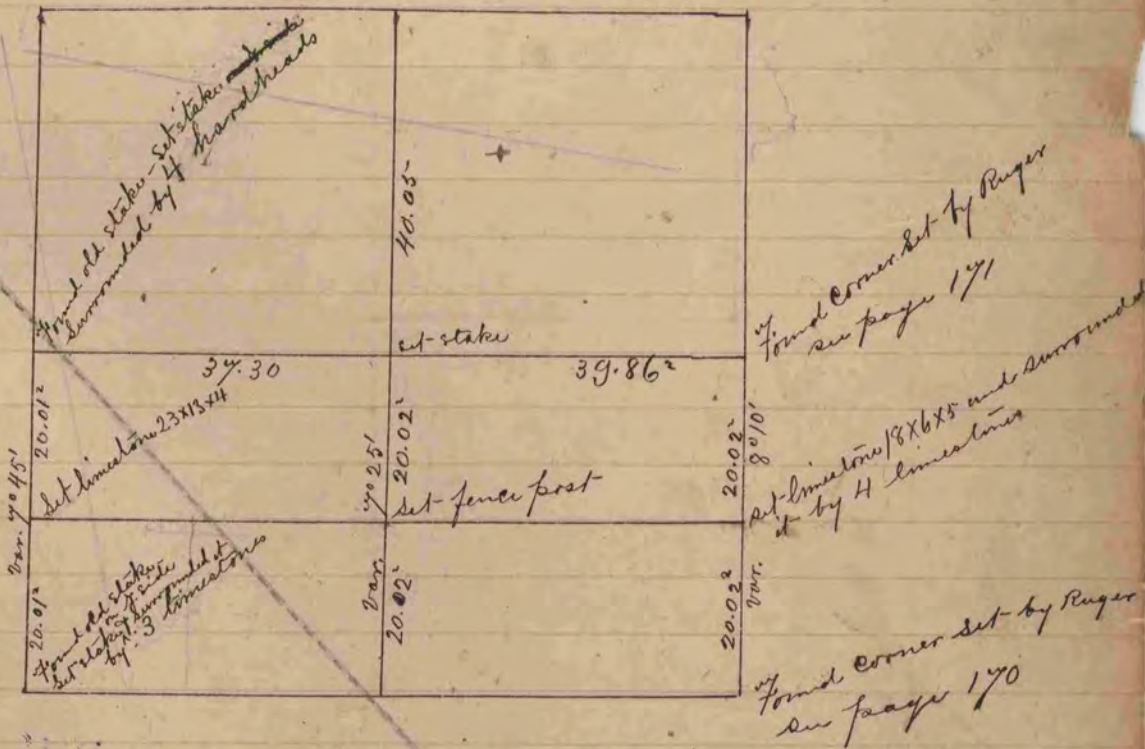

The above is a correct Record & Plat of a Survey made by me in September, 1865, on Sec. 3 in the Town of Rock -

S. D. Locke, County Surveyor Rock Co. Wis.

COUNTY SURVEYOR  
RECORD 1 1851-1869

The above is a correct Record & Plat of a Survey made by me in April and September 18<sup>th</sup> 1865, on Sec. 7 in the Town of Laprairie

S. D. Locke County Surveyor  
Rock Co. Wis.