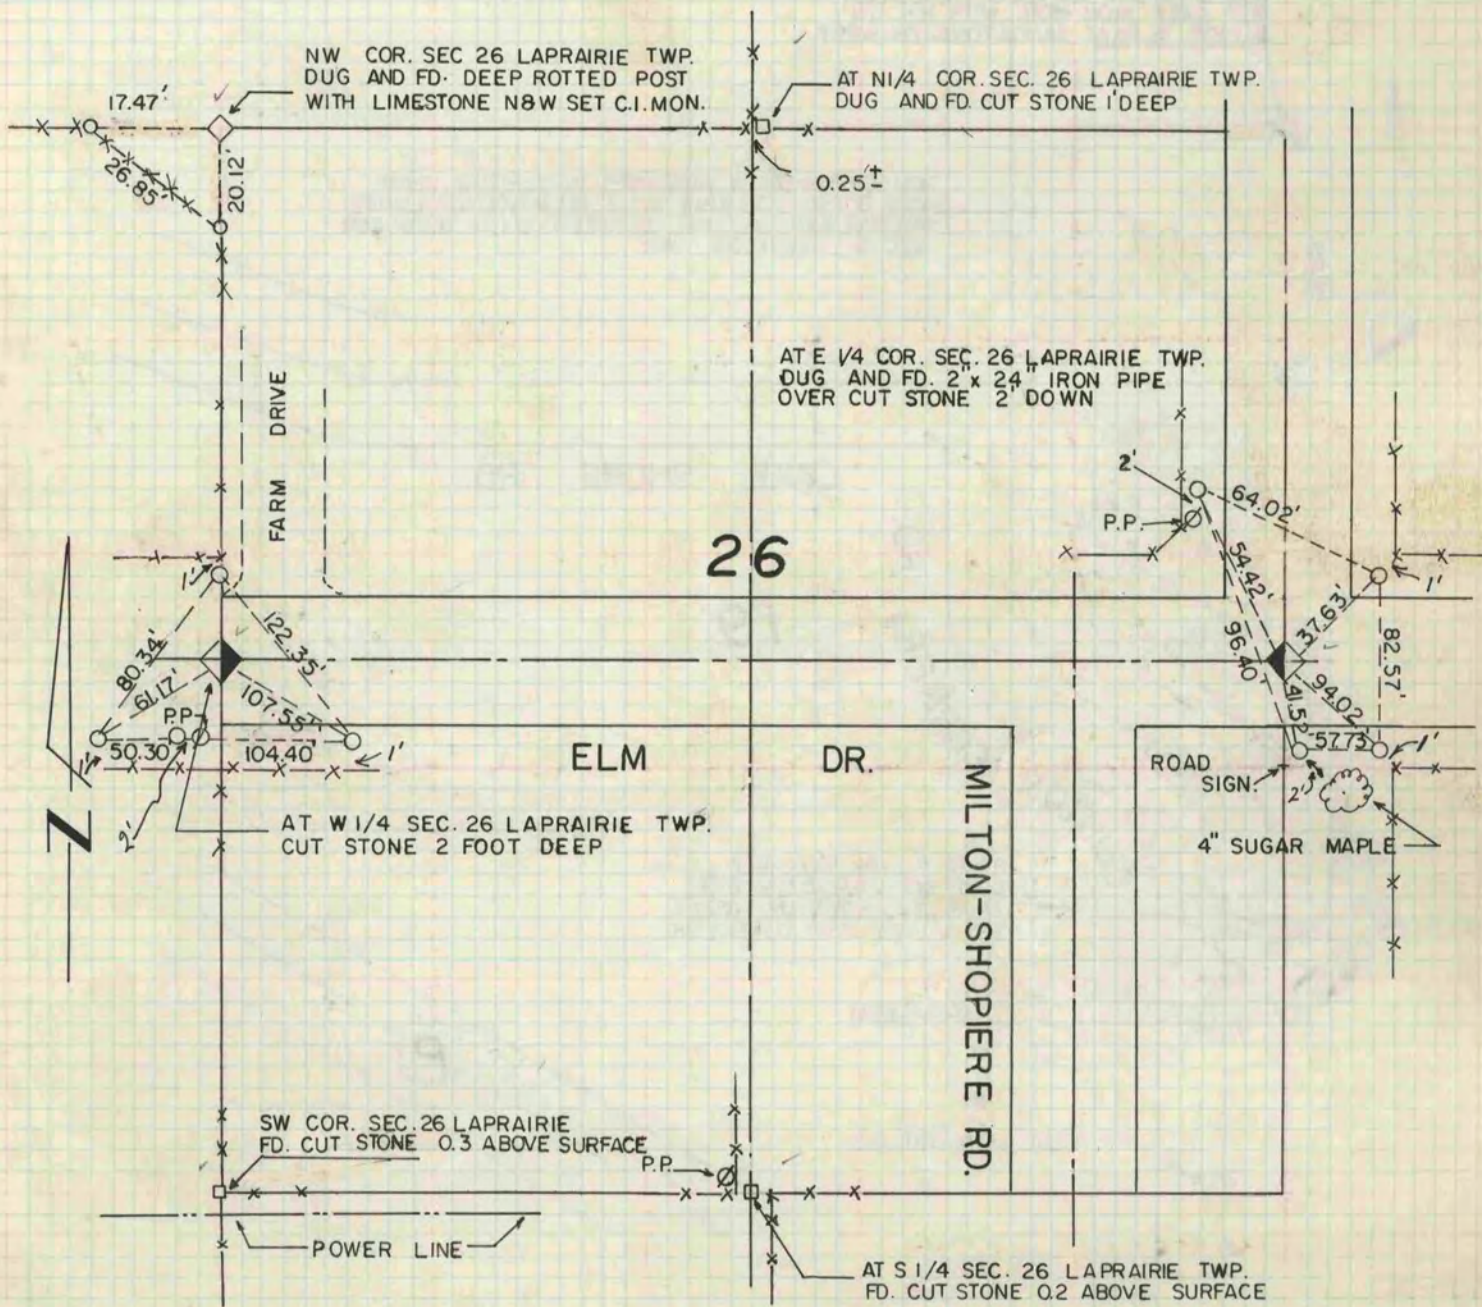

# PLAT AND RECORD

515

V-4

COUNTY BUILDING  
CITY OF JANESVILLE

COUNTY BUILDING  
CITY OF JANESVILLE

Of a Survey on Section 26 T2N R13 E. of the 4 P. M. in LAPRAIRIE Township

Rock County, Wisconsin, made JULY the 6 1971

I hereby certify that the following is a correct record of said survey as made by me.

**MICROFILMED**

*[Handwritten Signature]*  
County Surveyor.

THE GEO. S. BARNARD COMPANY, ST. LOUIS

0=1" x 24" IRON PIPE REF. MON.

7-6-71  
JMS  
B.K.  
J.E.L.